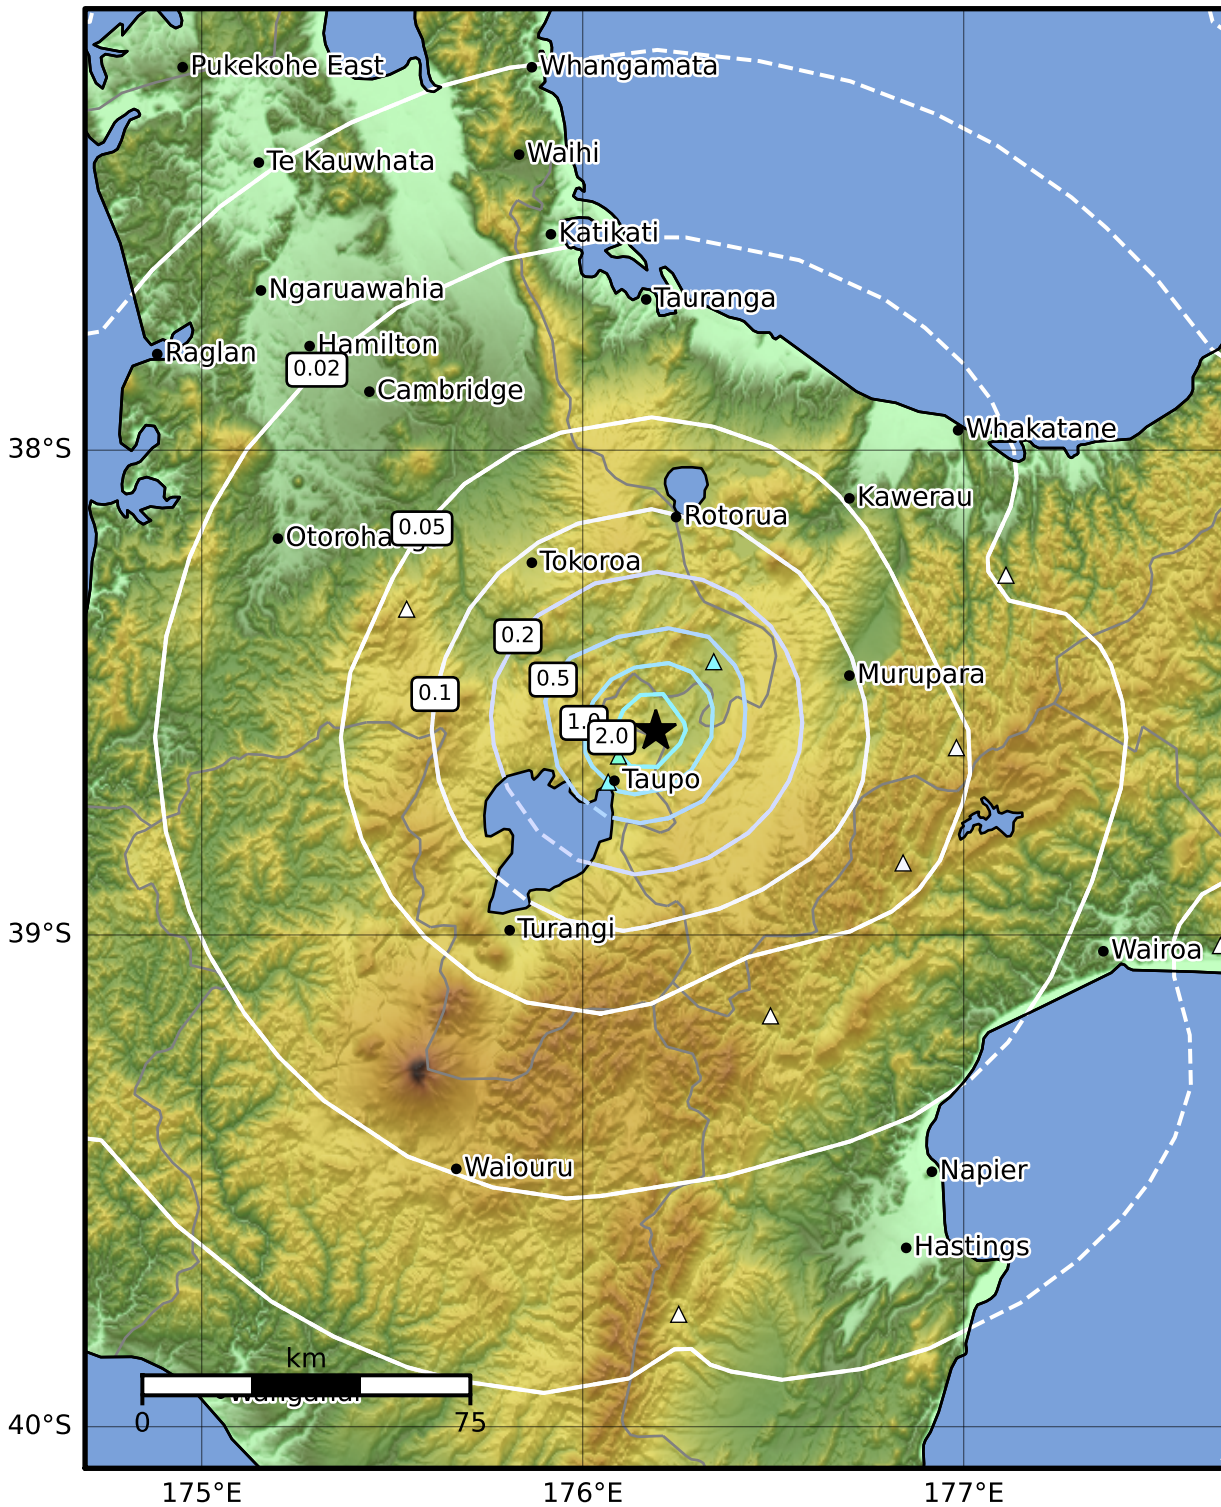

0.3 Second Peak Spectral Acceleration Map GNS Science

ShakeMap: Taupo

Jun 17, 2022 23:44:50 UTC M3.6 S38.58 E176.19 Depth: 3.8km ID:2022p454025

SA(0.3) (%g)	0.1	0.2	0.5	1	2	5	10	20	50	100	200
---------------------	------------	------------	------------	----------	----------	----------	-----------	-----------	-----------	------------	------------

Scale based on Moratalla et al.(2021) and Worden et al.(2012) Version 3: Processed 2022-06-18T00:05:16Z

△ Seismic Instrument ○ Reported Intensity ★ Epicenter