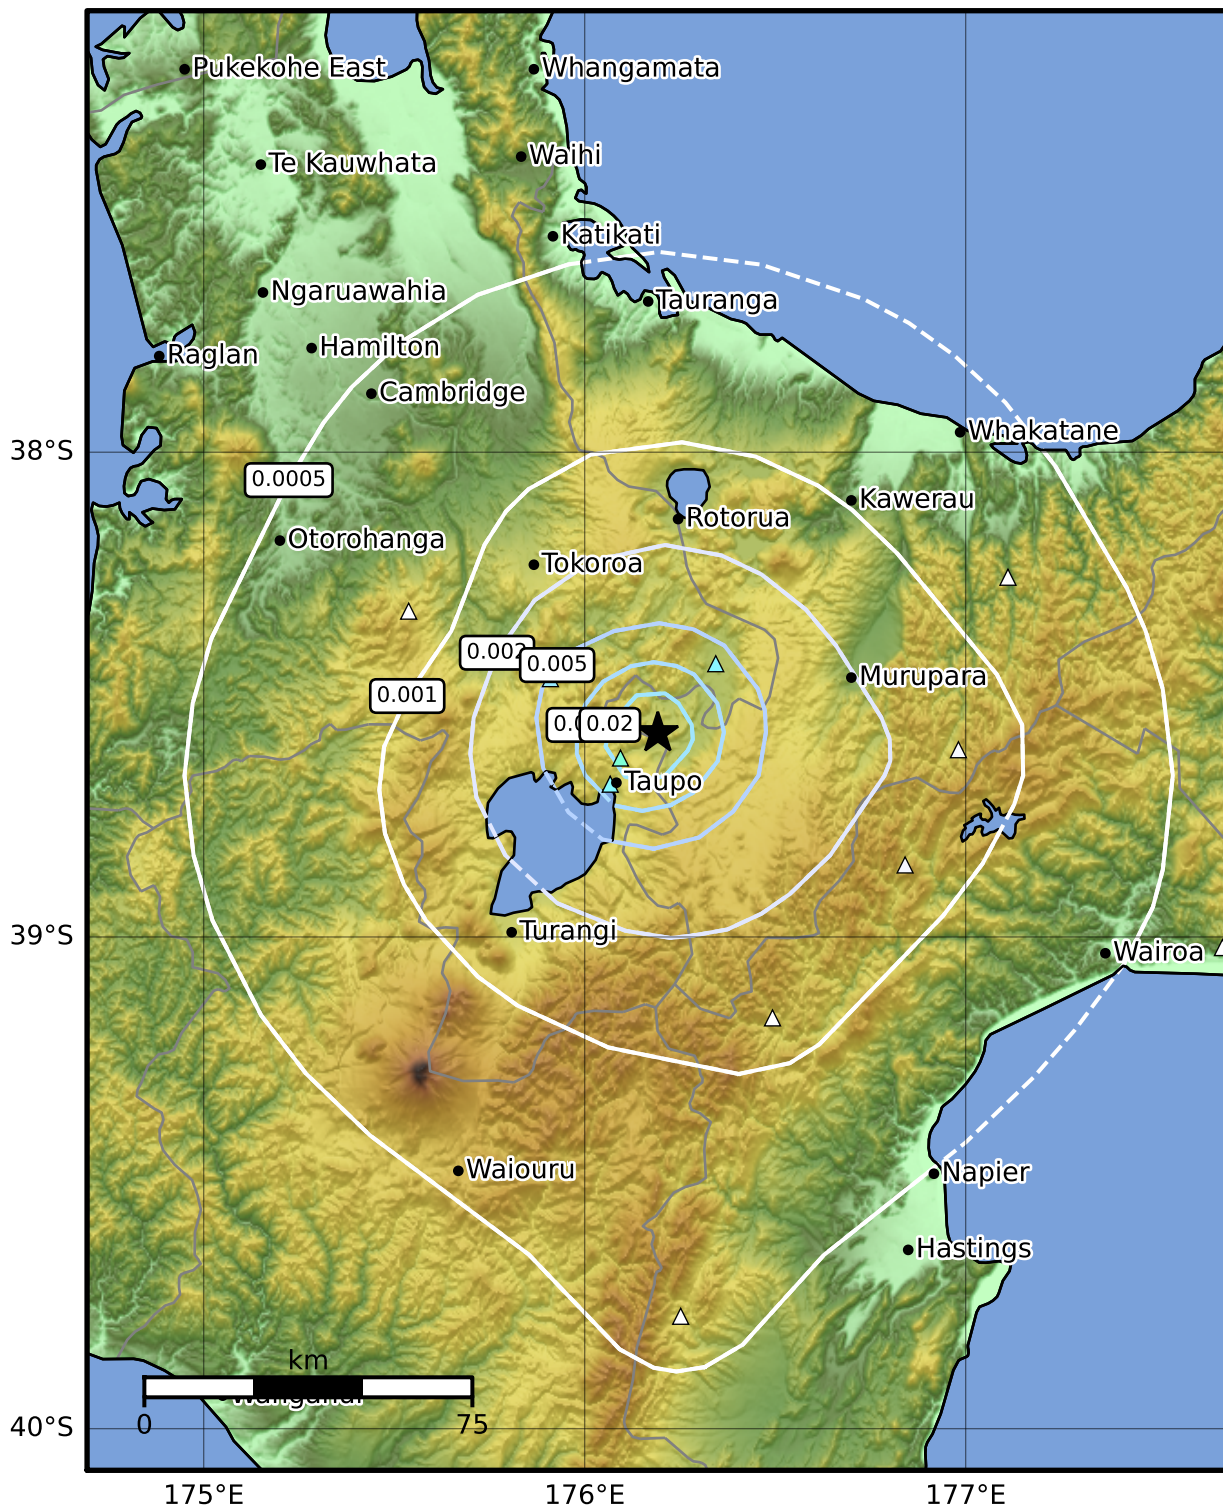

3.0 Second Peak Spectral Acceleration Map GNS Science

ShakeMap: Taupo

Jun 17, 2022 23:44:50 UTC M3.6 S38.58 E176.19 Depth: 3.8km ID:2022p454025

Scale based on Moratalla et al.(2021) and Worden et al.(2012) Version 5: Processed 2022-06-18T00:17:33Z

△ Seismic Instrument ○ Reported Intensity ★ Epicenter