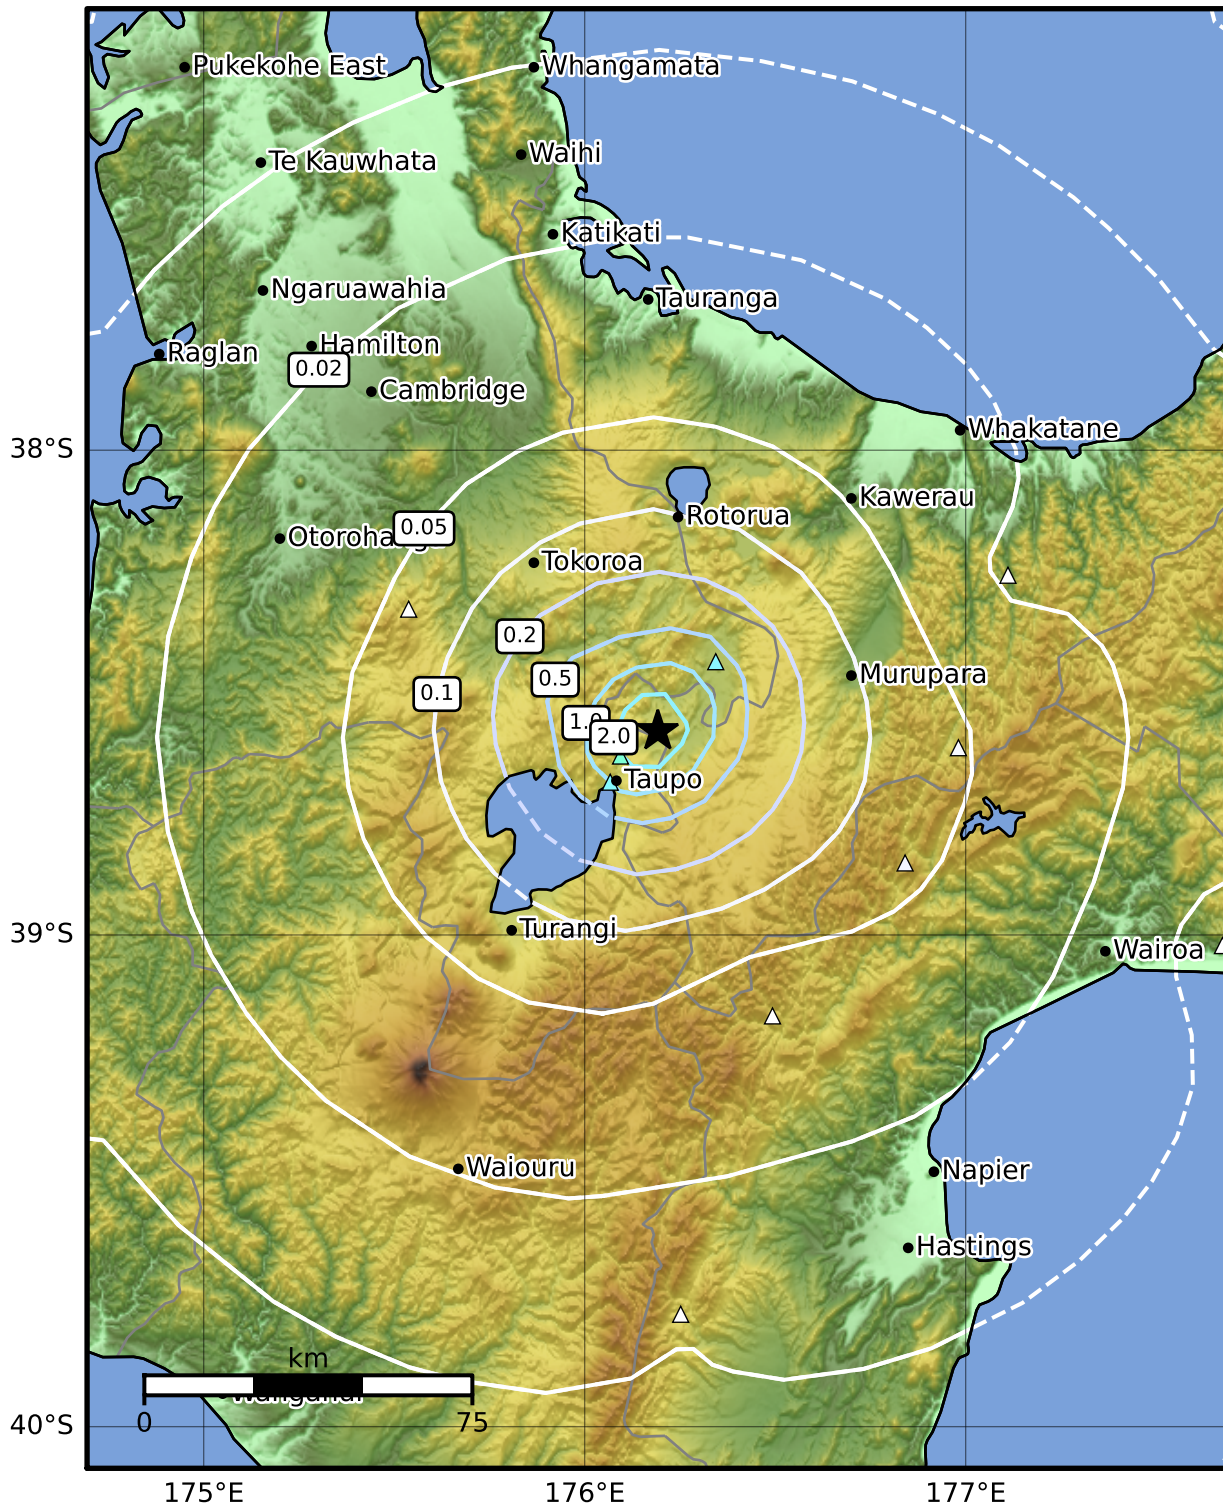

0.3 Second Peak Spectral Acceleration Map GNS Science

ShakeMap: Taupo

Jun 17, 2022 23:44:50 UTC M3.6 S38.58 E176.19 Depth: 3.8km ID:2022p454025

SA(0.3) (%g)	0.1	0.2	0.5	1	2	5	10	20	50	100	200
---------------------	------------	------------	------------	----------	----------	----------	-----------	-----------	-----------	------------	------------

Scale based on Moratalla et al.(2021) and Worden et al.(2012) Version 7: Processed 2022-06-18T01:45:34Z

△ Seismic Instrument ○ Reported Intensity ★ Epicenter