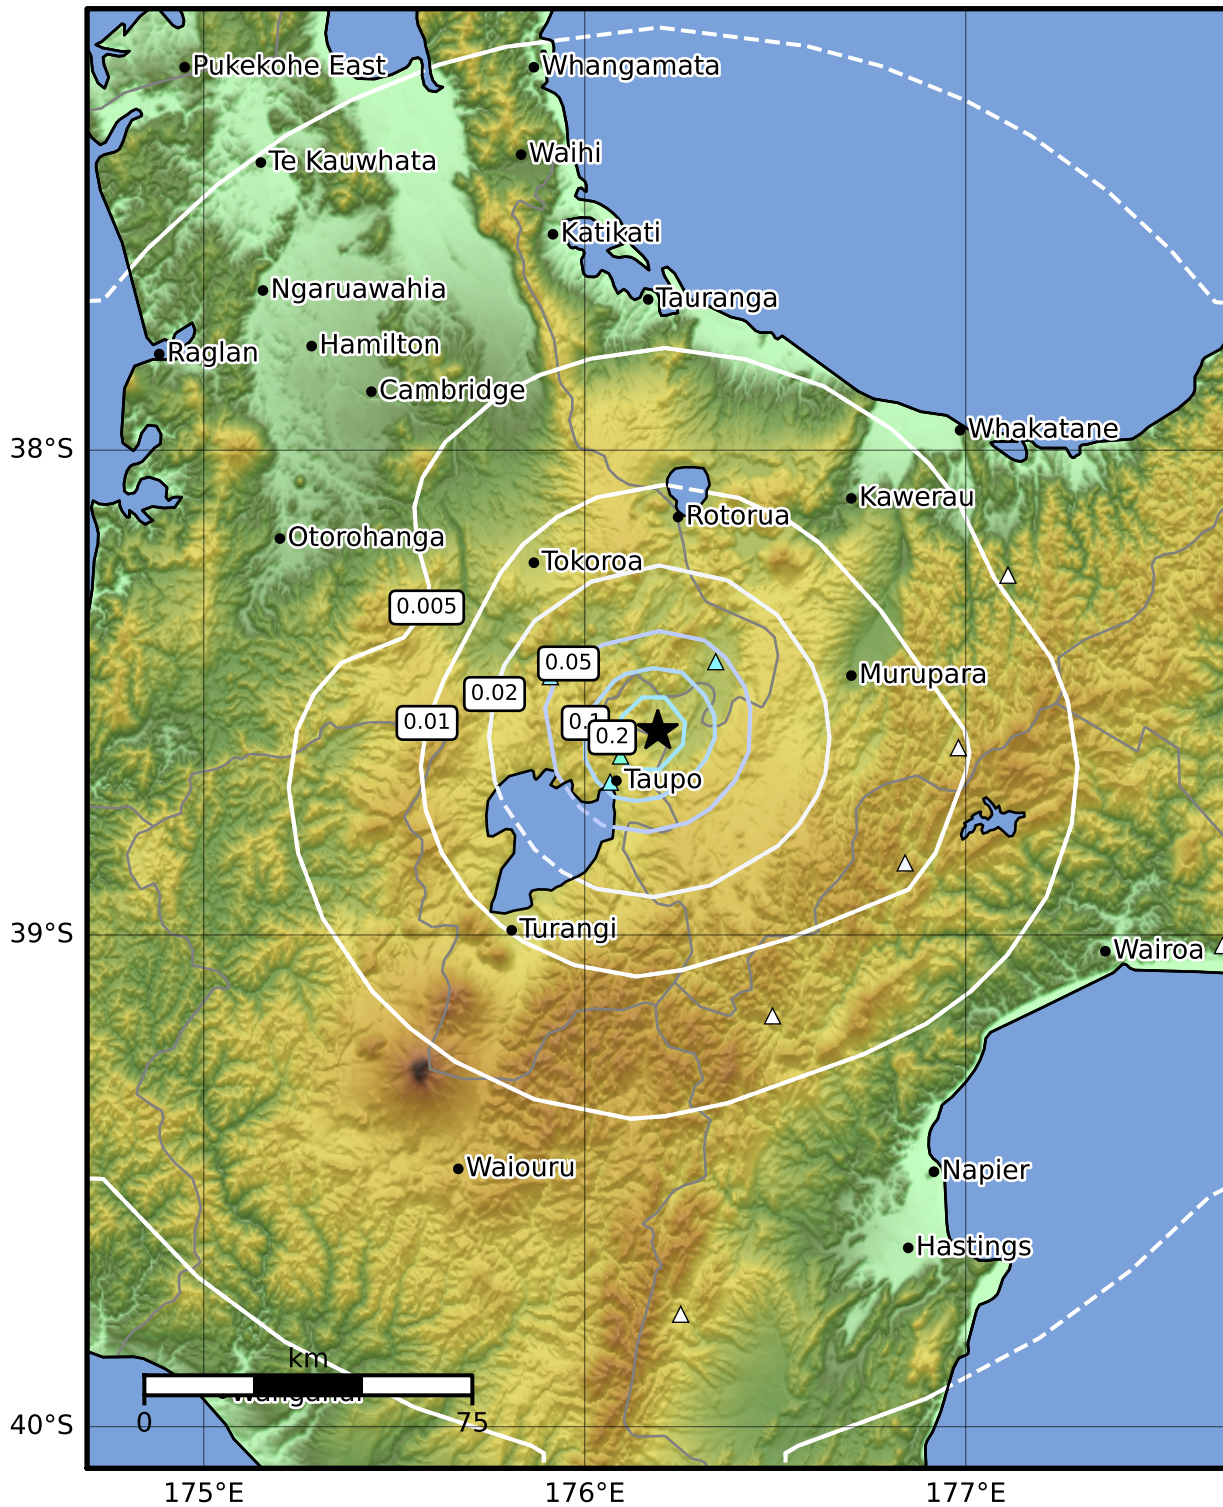

1.0 Second Peak Spectral Acceleration Map GNS Science

ShakeMap: Taupo

Jun 17, 2022 23:44:50 UTC M3.6 S38.58 E176.19 Depth: 3.8km ID:2022p454025

SA(1.0) (%g)	0.1	0.2	0.5	1	2	5	10	20	50	100	200
---------------------	------------	------------	------------	----------	----------	----------	-----------	-----------	-----------	------------	------------

Scale based on Moratalla et al.(2021) and Worden et al.(2012) Version 7: Processed 2022-06-18T01:45:34Z

△ Seismic Instrument ○ Reported Intensity ★ Epicenter