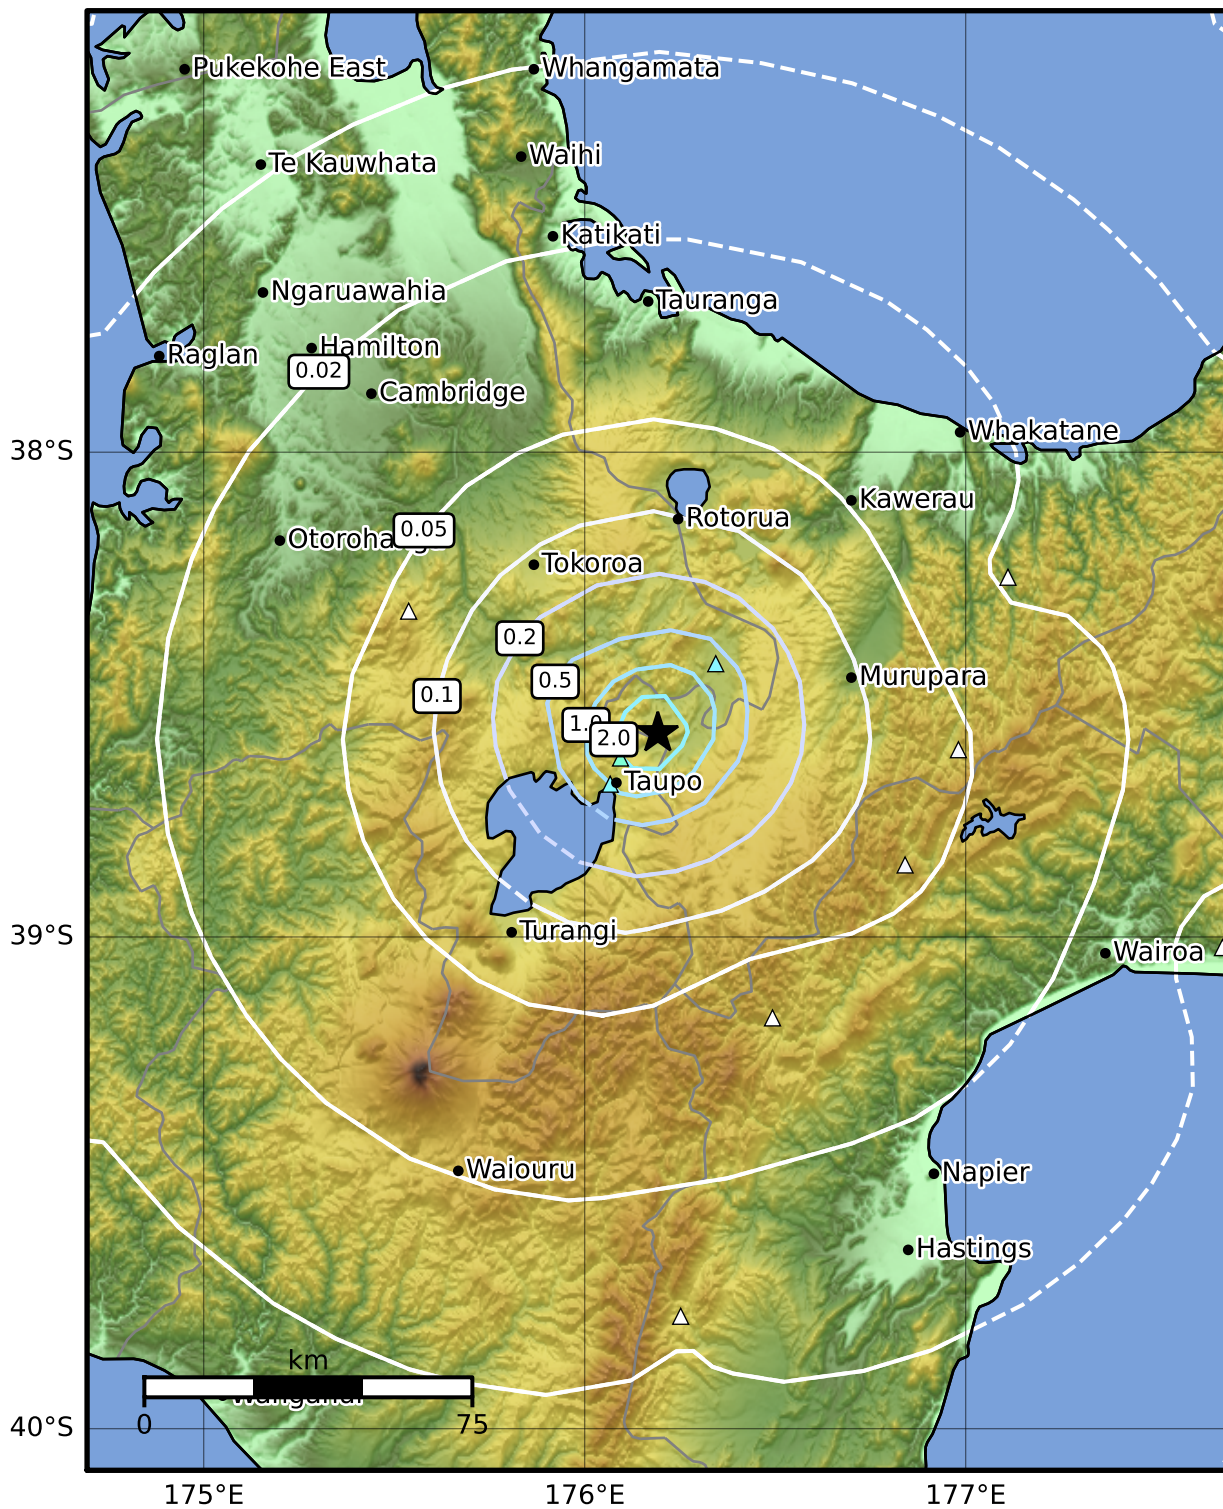

0.3 Second Peak Spectral Acceleration Map GNS Science

ShakeMap: Taupo

Jun 17, 2022 23:44:50 UTC M3.6 S38.58 E176.19 Depth: 3.8km ID:2022p454025

<b>SA(0.3) (%g)</b>	<b>0.1</b>	<b>0.2</b>	<b>0.5</b>	<b>1</b>	<b>2</b>	<b>5</b>	<b>10</b>	<b>20</b>	<b>50</b>	<b>100</b>	<b>200</b>
---------------------	------------	------------	------------	----------	----------	----------	-----------	-----------	-----------	------------	------------

Scale based on Moratalla et al.(2021) and Worden et al.(2012) Version 8: Processed 2022-06-18T02:45:35Z

△ Seismic Instrument ○ Reported Intensity ★ Epicenter