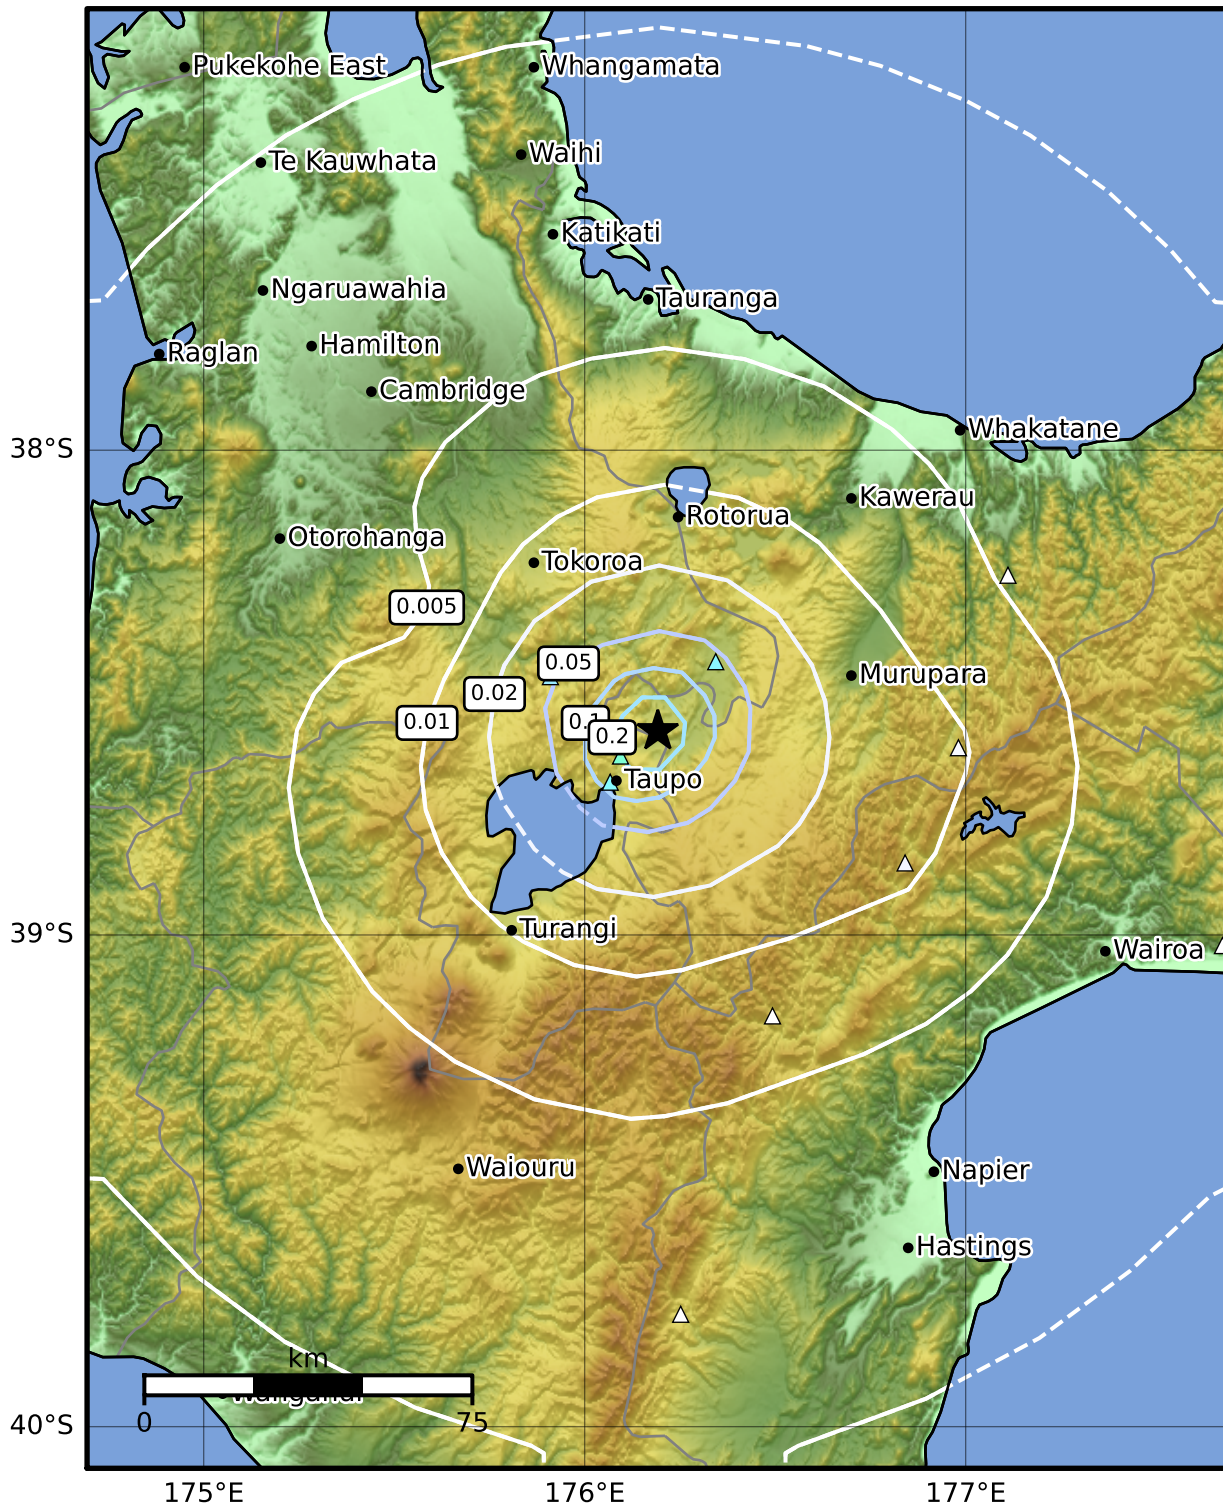

1.0 Second Peak Spectral Acceleration Map GNS Science

ShakeMap: Taupo

Jun 17, 2022 23:44:50 UTC M3.6 S38.58 E176.19 Depth: 3.8km ID:2022p454025

SA(1.0) (%g)	0.1	0.2	0.5	1	2	5	10	20	50	100	200
--------------	-----	-----	-----	---	---	---	----	----	----	-----	-----

Scale based on Moratalla et al.(2021) and Worden et al.(2012) Version 8: Processed 2022-06-18T02:45:35Z

△ Seismic Instrument ○ Reported Intensity ★ Epicenter