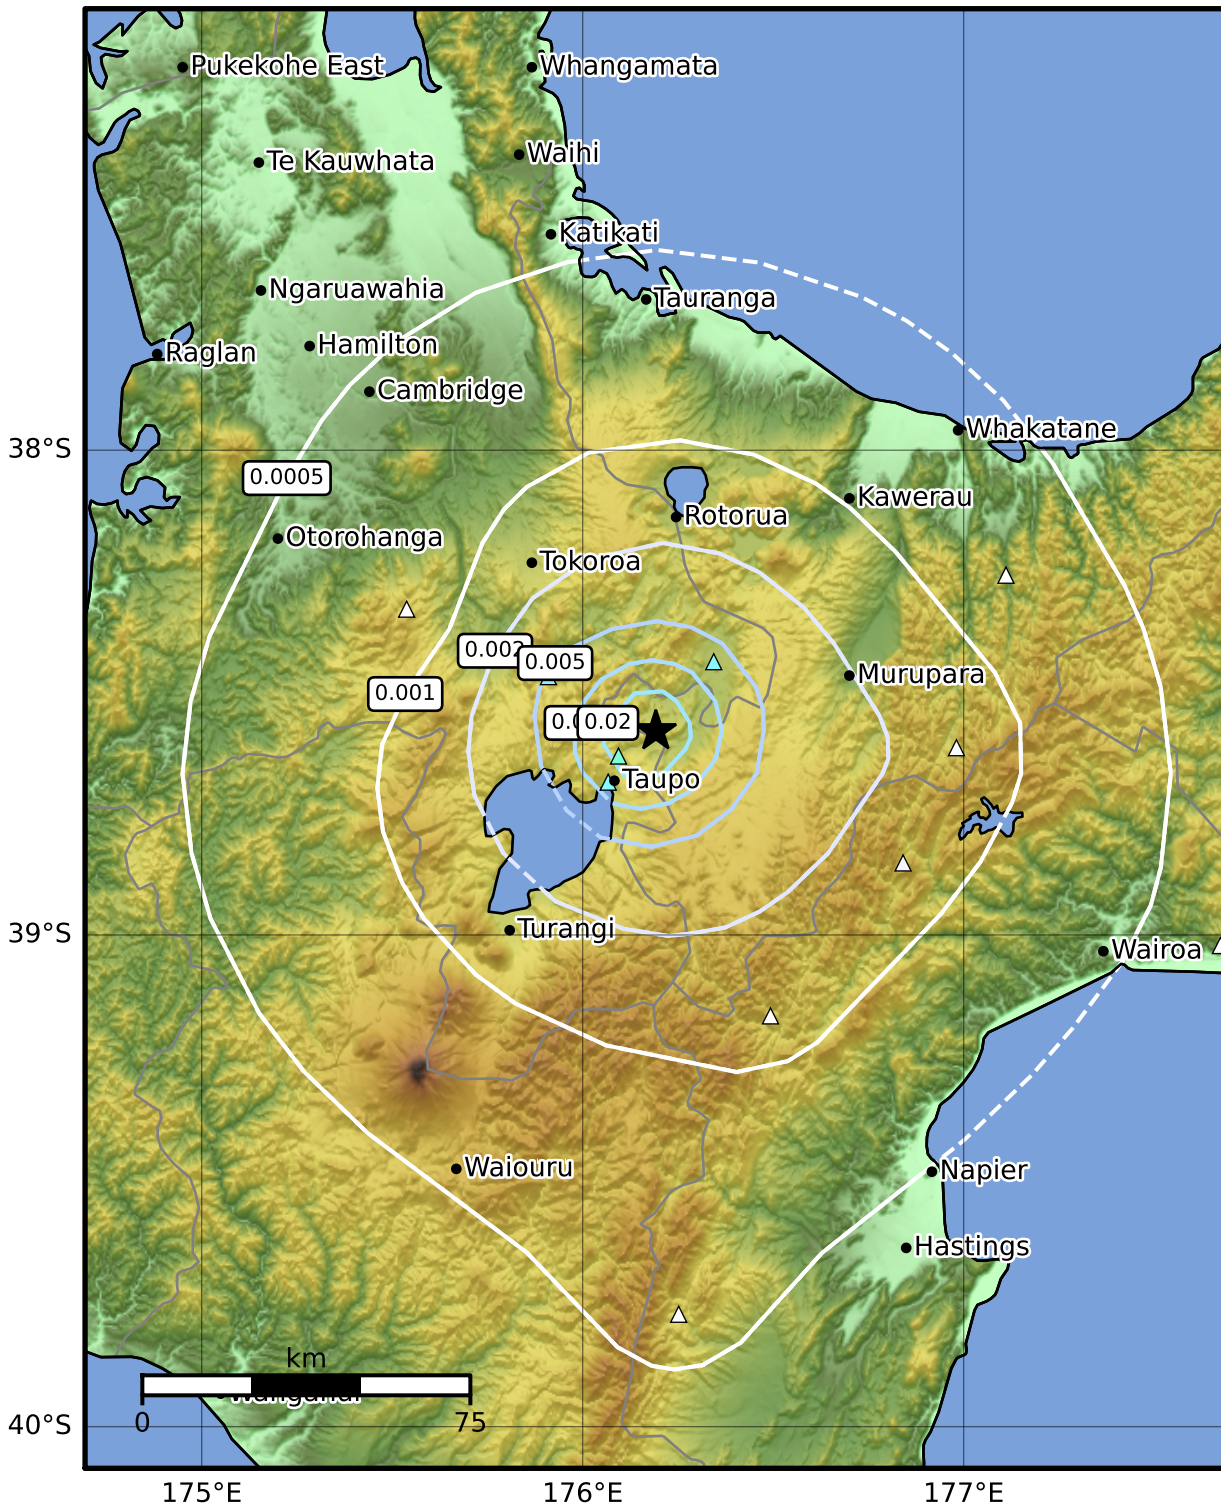

3.0 Second Peak Spectral Acceleration Map GNS Science

ShakeMap: Taupo

Jun 17, 2022 23:44:50 UTC M3.6 S38.58 E176.19 Depth: 3.8km ID:2022p454025

Scale based on Moratalla et al.(2021) and Worden et al.(2012) Version 8: Processed 2022-06-18T02:45:35Z

△ Seismic Instrument ○ Reported Intensity ★ Epicenter