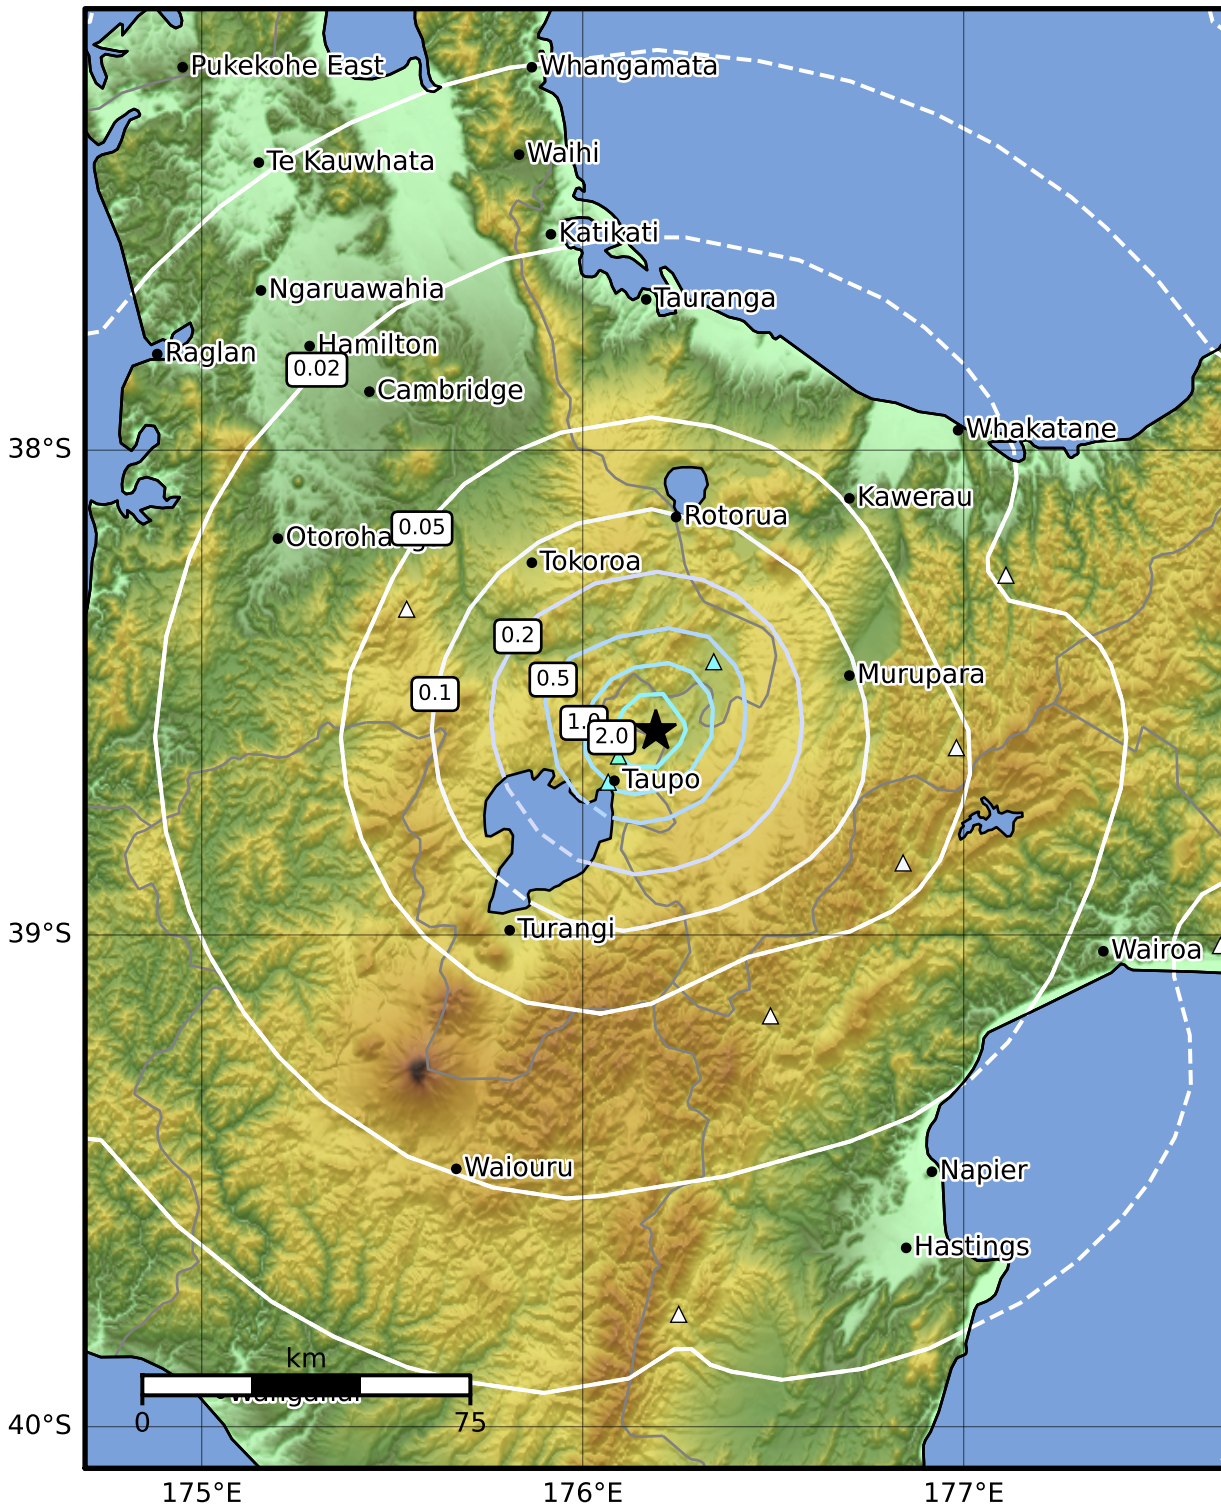

0.3 Second Peak Spectral Acceleration Map GNS Science

ShakeMap: Taupo

Jun 17, 2022 23:44:50 UTC M3.6 S38.58 E176.19 Depth: 3.8km ID:2022p454025

SA(0.3) (%g)	0.1	0.2	0.5	1	2	5	10	20	50	100	200
---------------------	------------	------------	------------	----------	----------	----------	-----------	-----------	-----------	------------	------------

Scale based on Moratalla et al.(2021) and Worden et al.(2012) Version 9: Processed 2022-06-18T05:45:33Z

△ Seismic Instrument ○ Reported Intensity ★ Epicenter