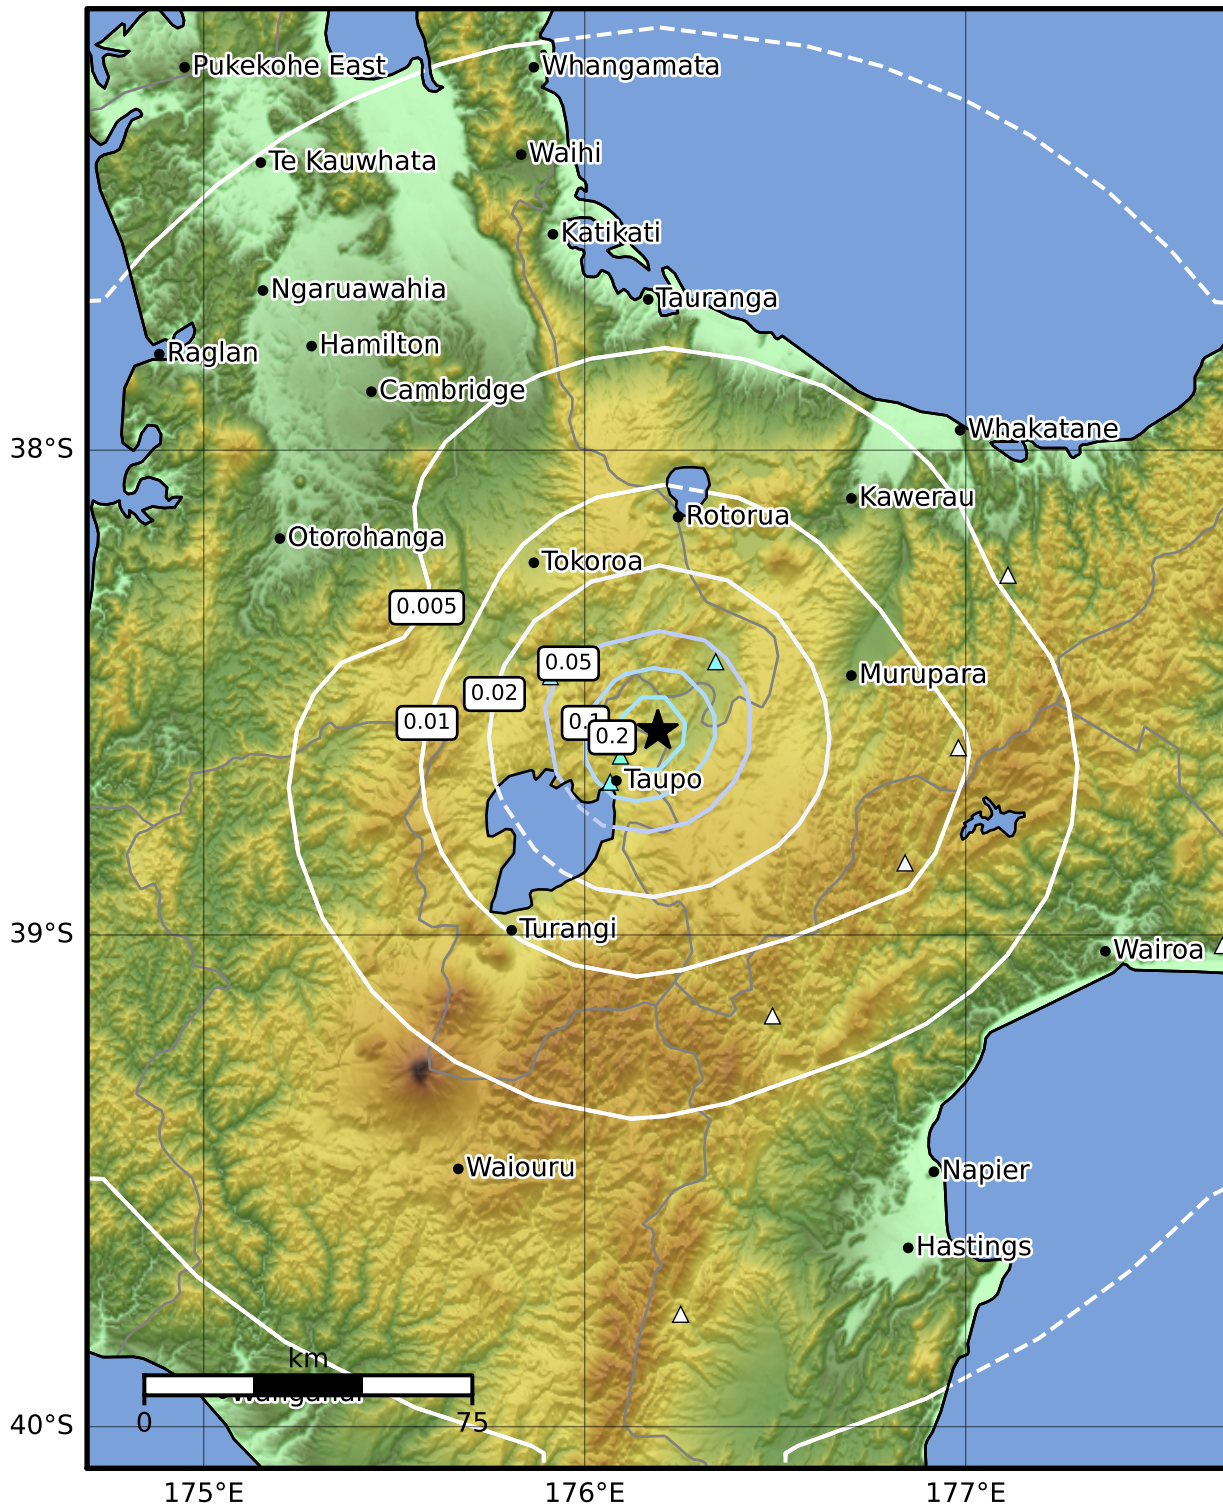

1.0 Second Peak Spectral Acceleration Map GNS Science

ShakeMap: Taupo

Jun 17, 2022 23:44:50 UTC M3.6 S38.58 E176.19 Depth: 3.8km ID:2022p454025

SA(1.0) (%g)	0.1	0.2	0.5	1	2	5	10	20	50	100	200
---------------------	------------	------------	------------	----------	----------	----------	-----------	-----------	-----------	------------	------------

Scale based on Moratalla et al.(2021) and Worden et al.(2012) Version 9: Processed 2022-06-18T05:45:33Z

△ Seismic Instrument ○ Reported Intensity ★ Epicenter