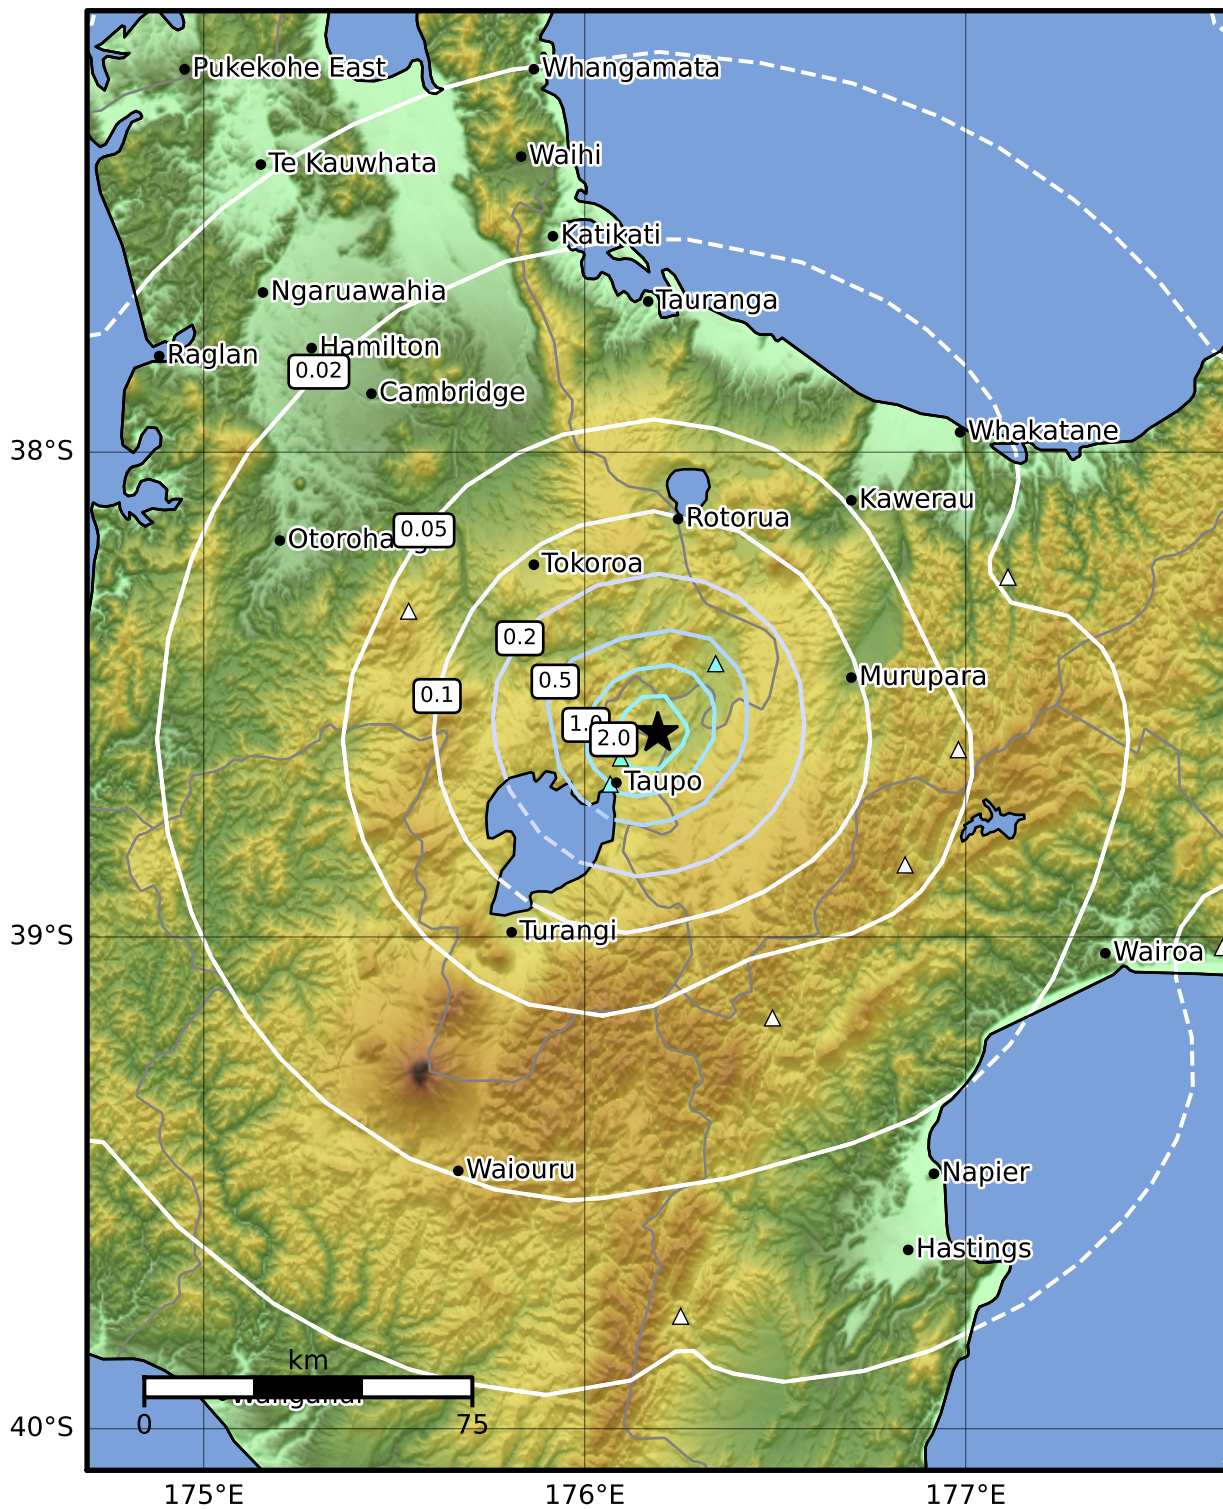

0.3 Second Peak Spectral Acceleration Map GNS Science

ShakeMap: Taupo

Jun 17, 2022 23:44:50 UTC M3.6 S38.58 E176.19 Depth: 3.8km ID:2022p454025

<b>SA(0.3) (%g)</b>	<b>0.1</b>	<b>0.2</b>	<b>0.5</b>	<b>1</b>	<b>2</b>	<b>5</b>	<b>10</b>	<b>20</b>	<b>50</b>	<b>100</b>	<b>200</b>
---------------------	------------	------------	------------	----------	----------	----------	-----------	-----------	-----------	------------	------------

Scale based on Moratalla et al.(2021) and Worden et al.(2012) Version 10: Processed 2022-06-18T23:45:36Z

△ Seismic Instrument ○ Reported Intensity ★ Epicenter