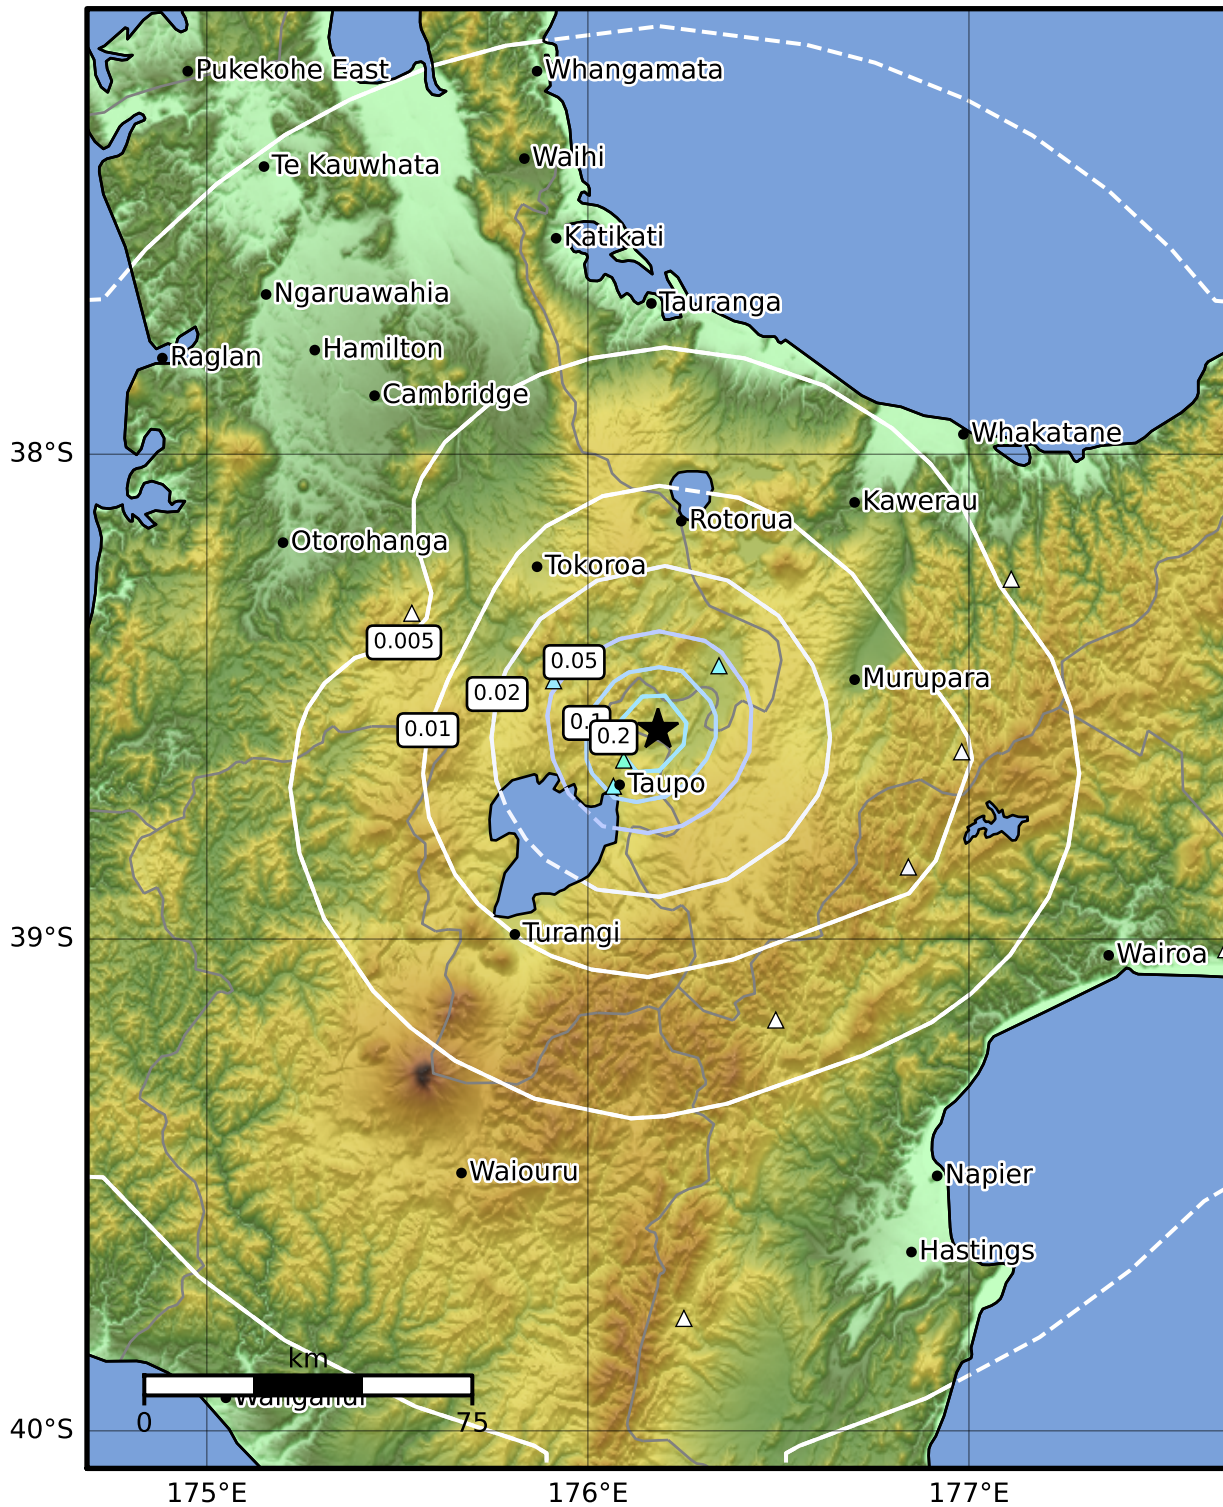

1.0 Second Peak Spectral Acceleration Map GNS Science

ShakeMap: Taupo

Jun 17, 2022 23:44:50 UTC M3.6 S38.57 E176.18 Depth: 3.4km ID:2022p454025

SA(1.0) (%g)	0.1	0.2	0.5	1	2	5	10	20	50	100	200
--------------	-----	-----	-----	---	---	---	----	----	----	-----	-----

Scale based on Moratalla et al.(2021) and Worden et al.(2012) Version 11: Processed 2022-06-30T23:52:37Z

△ Seismic Instrument ○ Reported Intensity ★ Epicenter