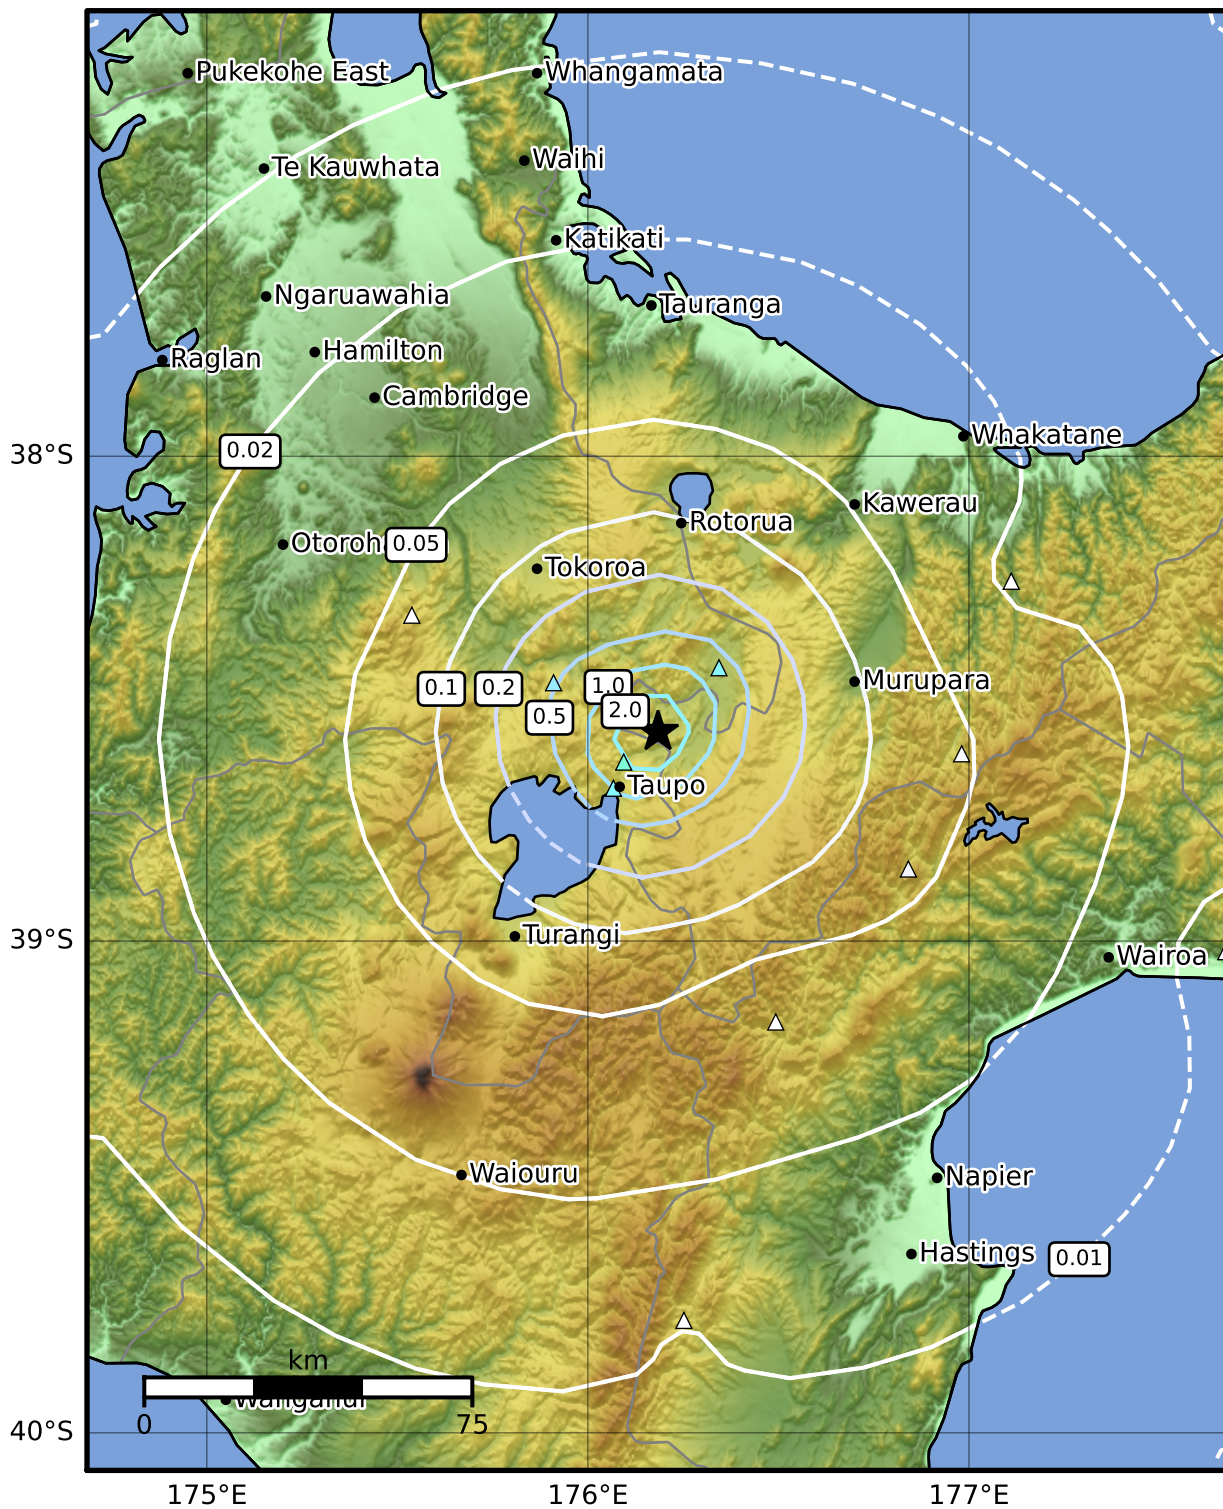

0.3 Second Peak Spectral Acceleration Map GNS Science

ShakeMap: Taupo

Jun 17, 2022 23:44:50 UTC M3.6 S38.57 E176.18 Depth: 3.4km ID:2022p454025

SA(0.3) (%g)	0.1	0.2	0.5	1	2	5	10	20	50	100	200
---------------------	------------	------------	------------	----------	----------	----------	-----------	-----------	-----------	------------	------------

Scale based on Moratalla et al.(2021) and Worden et al.(2012) Version 12: Processed 2022-06-30T23:58:45Z

△ Seismic Instrument ○ Reported Intensity ★ Epicenter