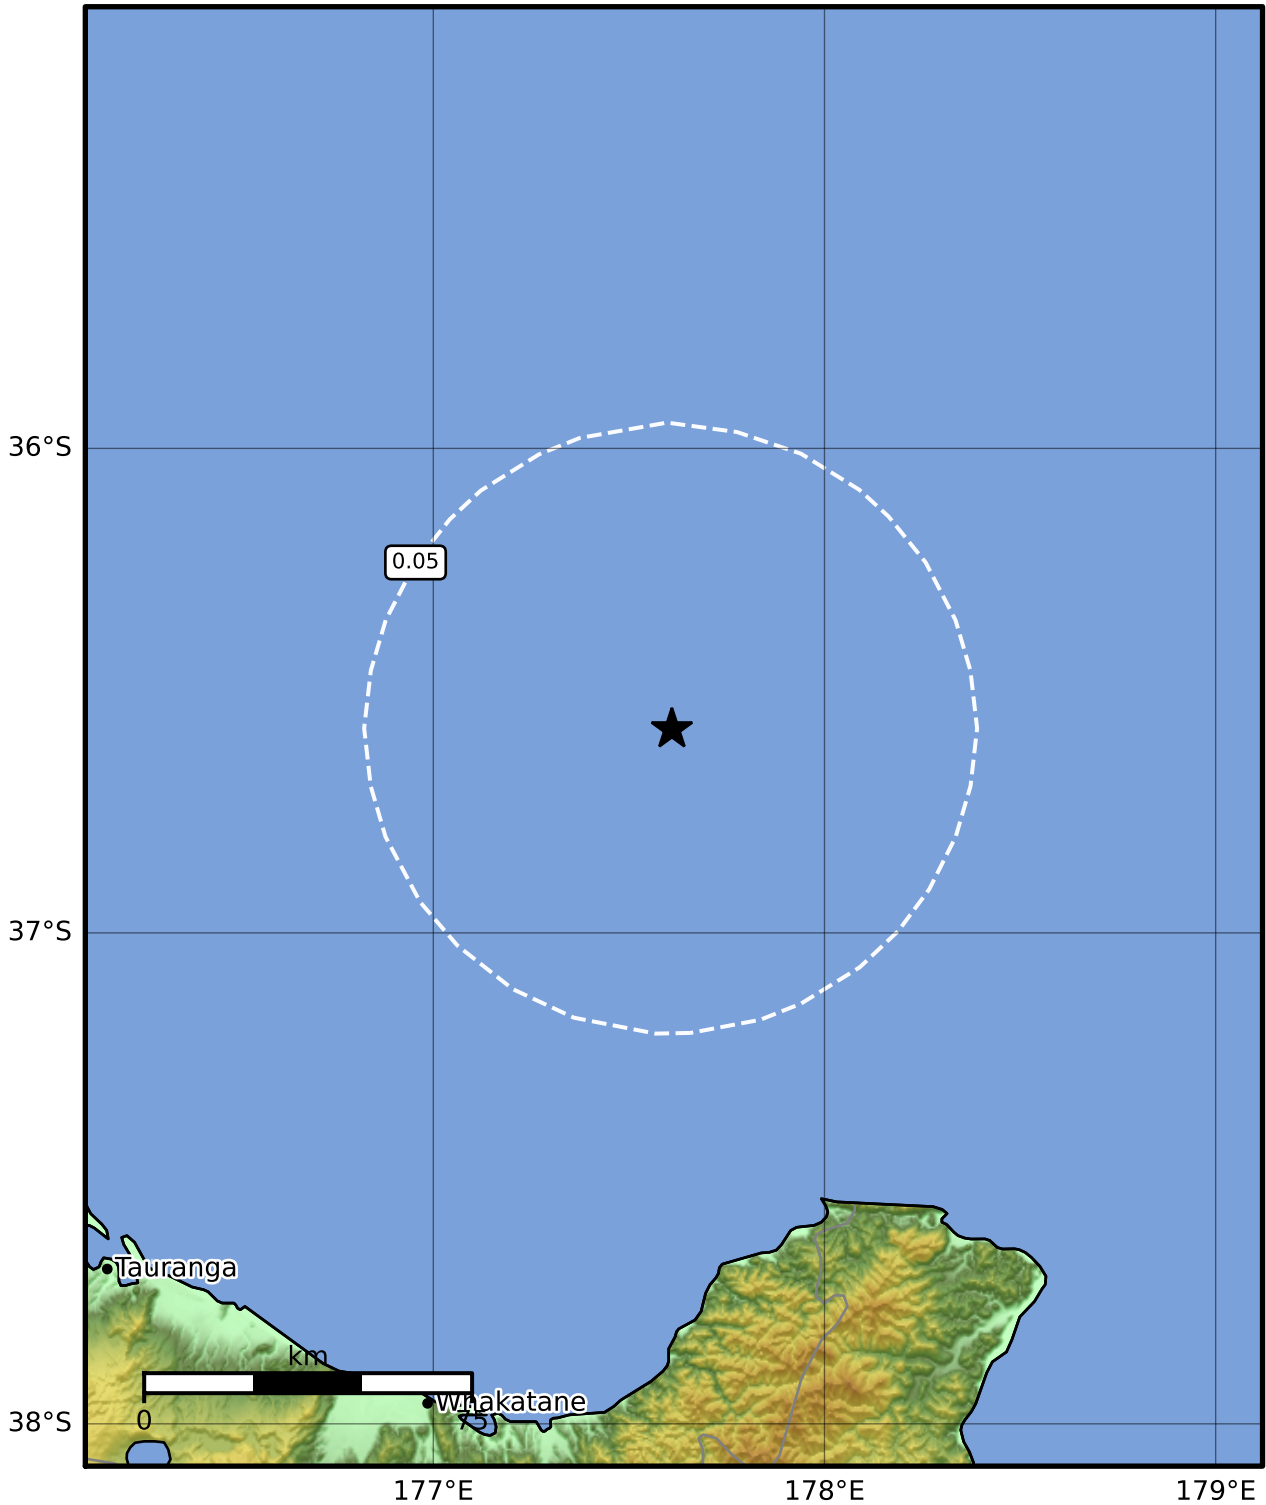

Peak Ground Acceleration Map GNS Science

ShakeMap: Raukumara Plain

Jun 23, 2022 02:20:24 UTC M3.5 S36.58 E177.61 Depth: 185.4km ID:2022p467831

PGA (%g)	0.1	0.2	0.5	1	2	5	10	20	50	100	200
----------	-----	-----	-----	---	---	---	----	----	----	-----	-----

Scale based on Moratalla et al.(2021) and Worden et al.(2012) Version 1: Processed 2022-06-23T02:25:08Z

△ Seismic Instrument ○ Reported Intensity ★ Epicenter