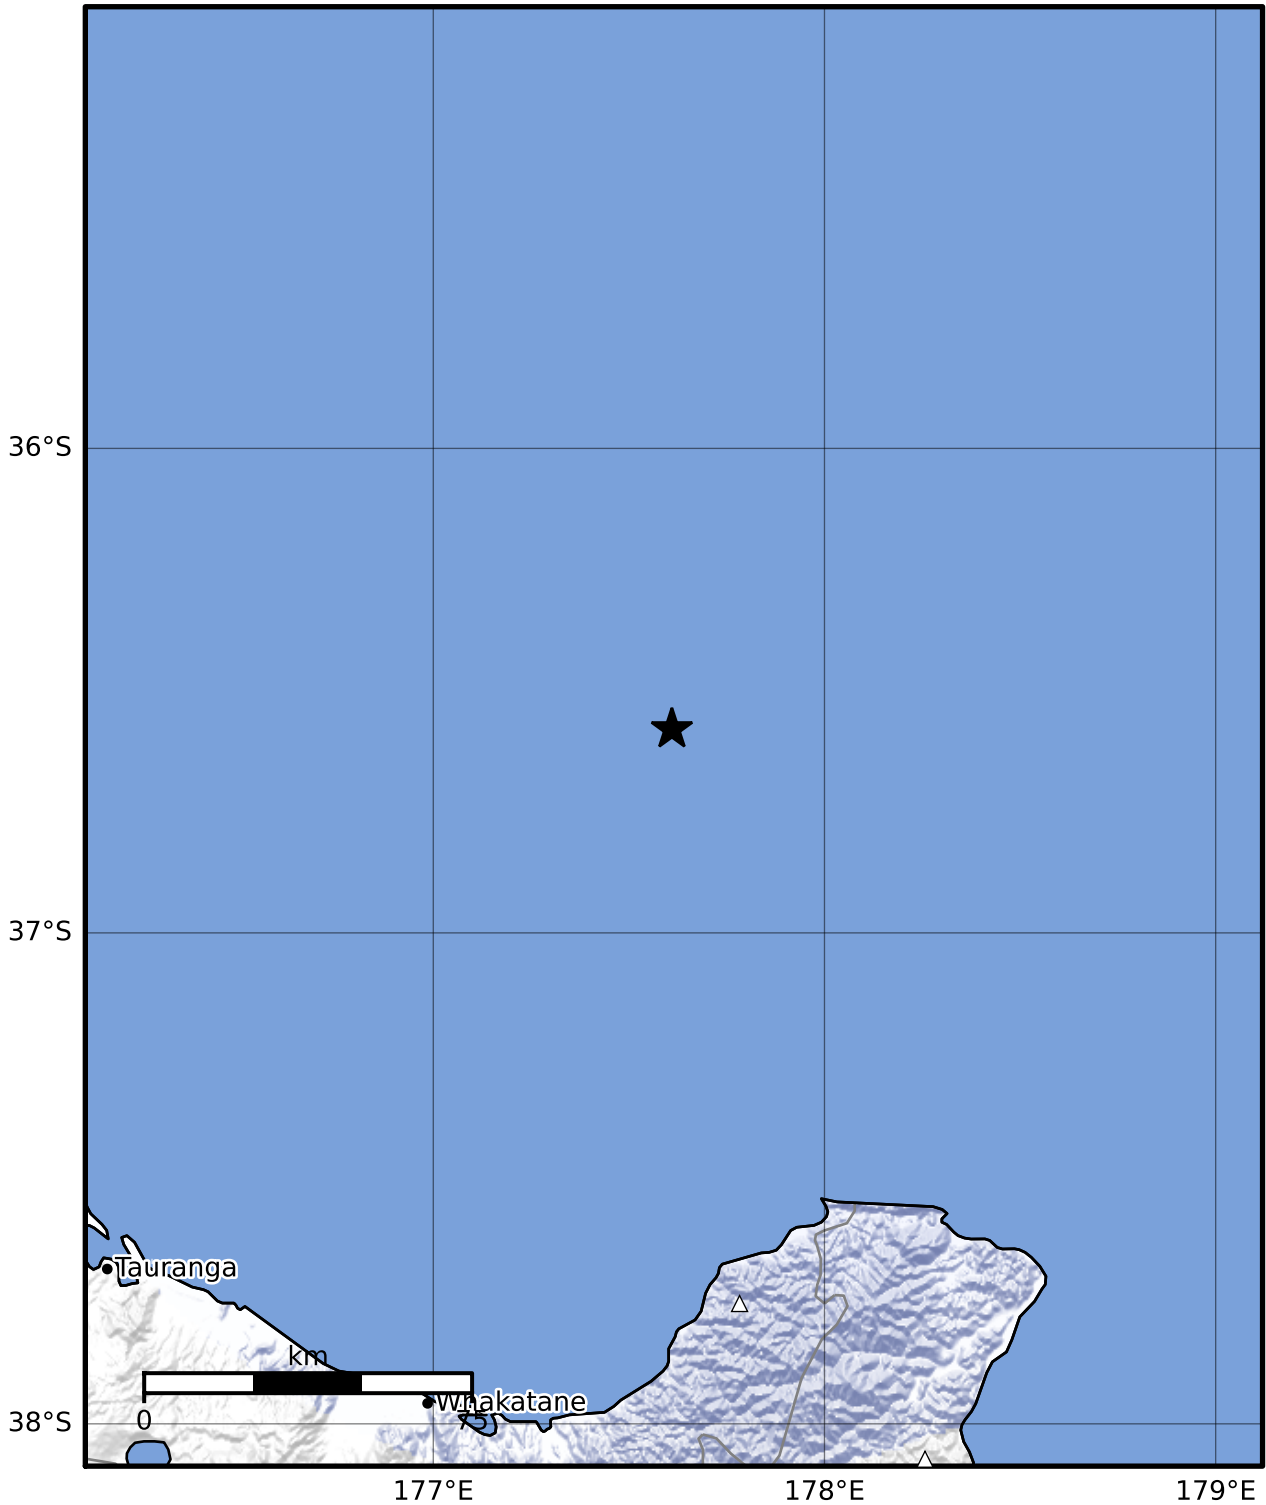

Macroseismic Intensity Map GNS Science

ShakeMap: Raukumara Plain

Jun 23, 2022 02:20:24 UTC M3.5 S36.58 E177.61 Depth: 185.4km ID:2022p467831

SHAKING	Not felt	Weak	Light	Moderate	Strong	Very strong	Severe	Violent	Extreme
DAMAGE	None	None	None	Very light	Light	Moderate	Moderate/heavy	Heavy	Very heavy
PGA(%g)	<0.0464	0.29	1.63	5.16	12.5	22.4	40.2	72.2	>129
PGV(cm/s)	<0.0215	0.125	1.04	4.31	14.5	26.4	48.3	88.4	>162
INTENSITY	I	II-III	IV	V	VI	VII	VIII	IX	X+

Scale based on Moratalla et al.(2021) and Worden et al.(2012) Version 2: Processed 2022-06-23T02:30:30Z

△ Seismic Instrument ○ Reported Intensity ★ Epicenter