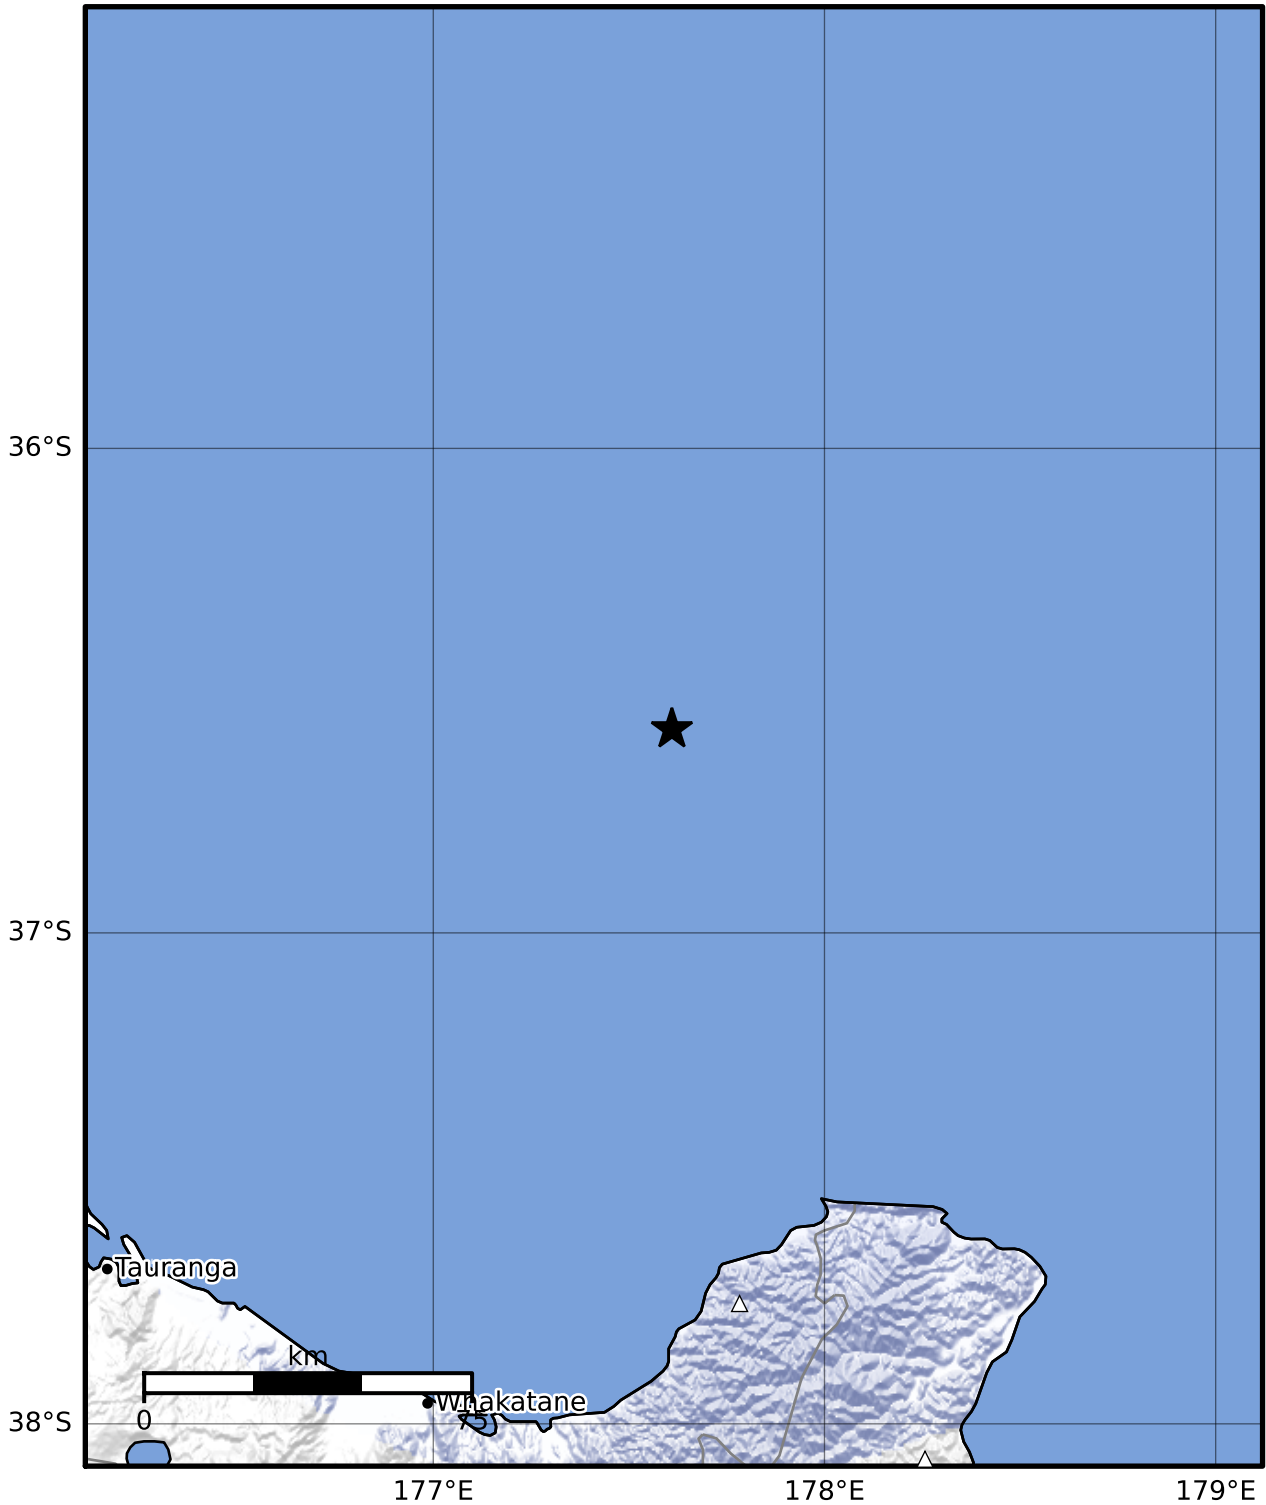

Macroseismic Intensity Map GNS Science

ShakeMap: Raukumara Plain

Jun 23, 2022 02:20:24 UTC M3.5 S36.58 E177.61 Depth: 185.4km ID:2022p467831

SHAKING	Not felt	Weak	Light	Moderate	Strong	Very strong	Severe	Violent	Extreme
DAMAGE	None	None	None	Very light	Light	Moderate	Moderate/heavy	Heavy	Very heavy
PGA(%g)	<0.0464	0.29	1.63	5.16	12.5	22.4	40.2	72.2	>129
PGV(cm/s)	<0.0215	0.125	1.04	4.31	14.5	26.4	48.3	88.4	>162
INTENSITY	I	II-III	IV	V	VI	VII	VIII	IX	X+

Scale based on Moratalla et al.(2021) and Worden et al.(2012) Version 9: Processed 2022-06-23T08:22:46Z

△ Seismic Instrument ○ Reported Intensity ★ Epicenter