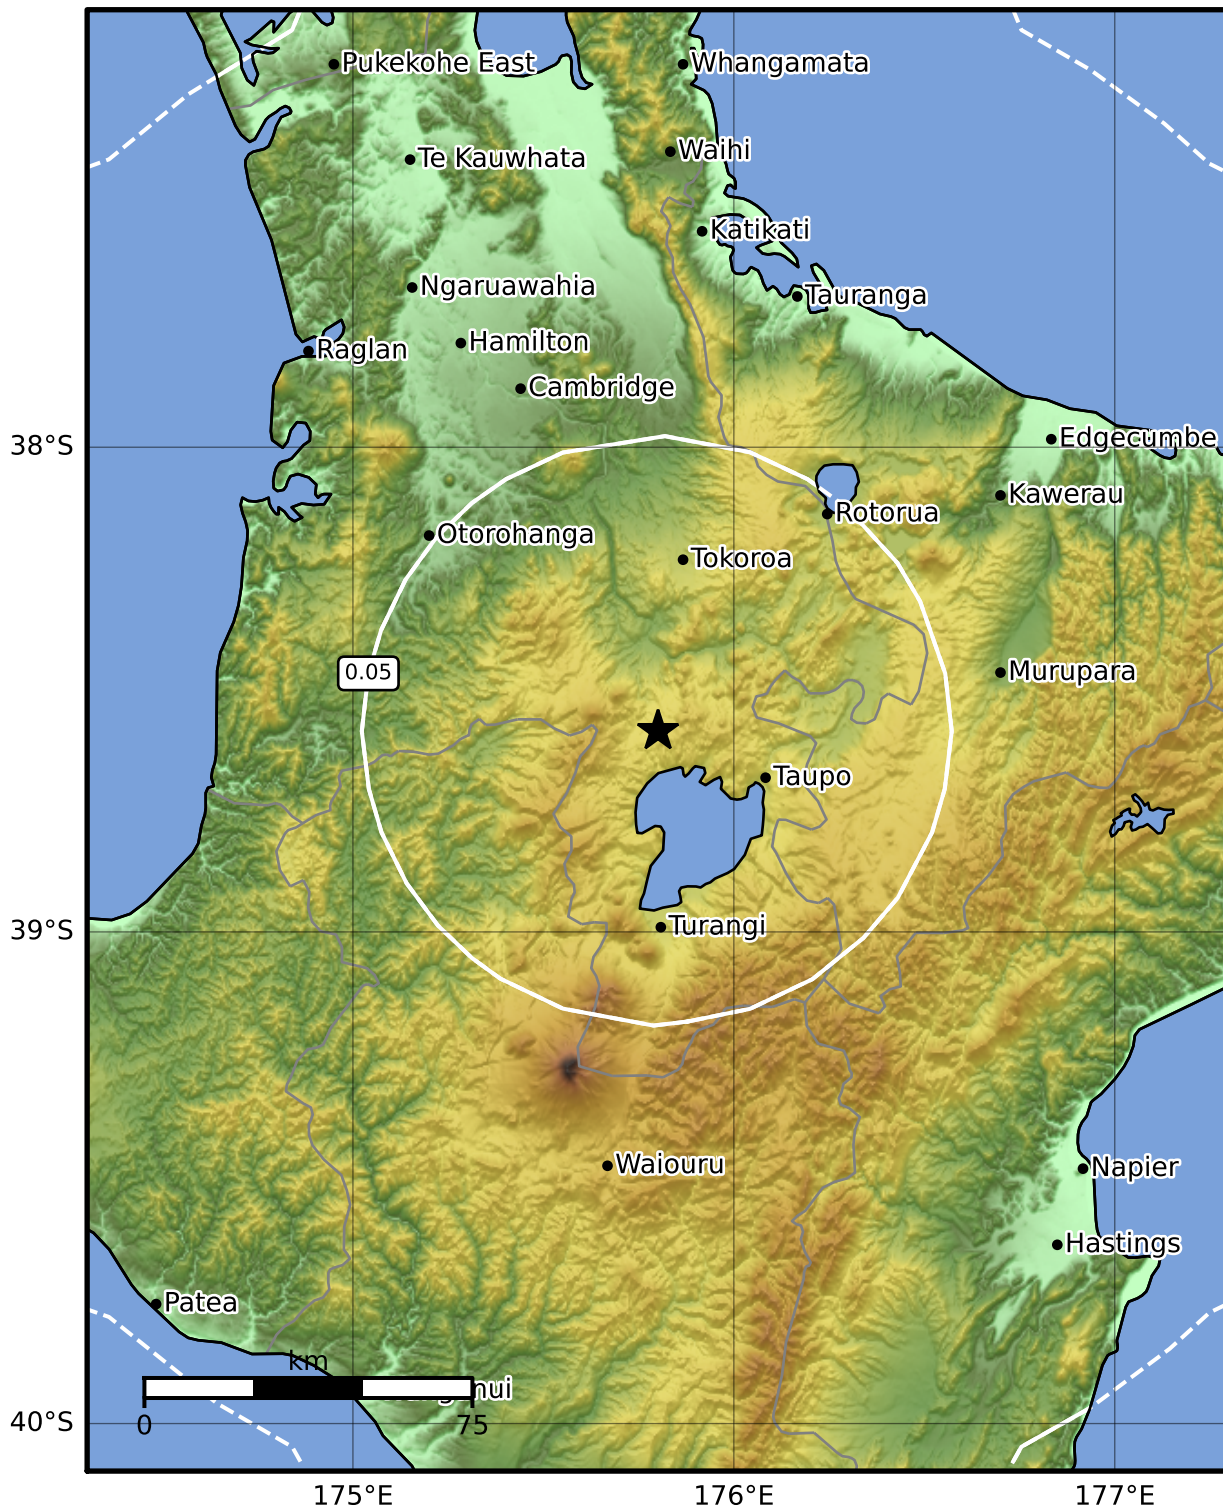

0.3 Second Peak Spectral Acceleration Map GNS Science

ShakeMap: Taupo

Jun 23, 2022 23:35:57 UTC M3.4 S38.59 E175.80 Depth: 145.2km ID:2022p470225

Scale based on Moratalla et al.(2021) and Worden et al.(2012) Version 1: Processed 2022-06-23T23:53:46Z

△ Seismic Instrument ○ Reported Intensity ★ Epicenter