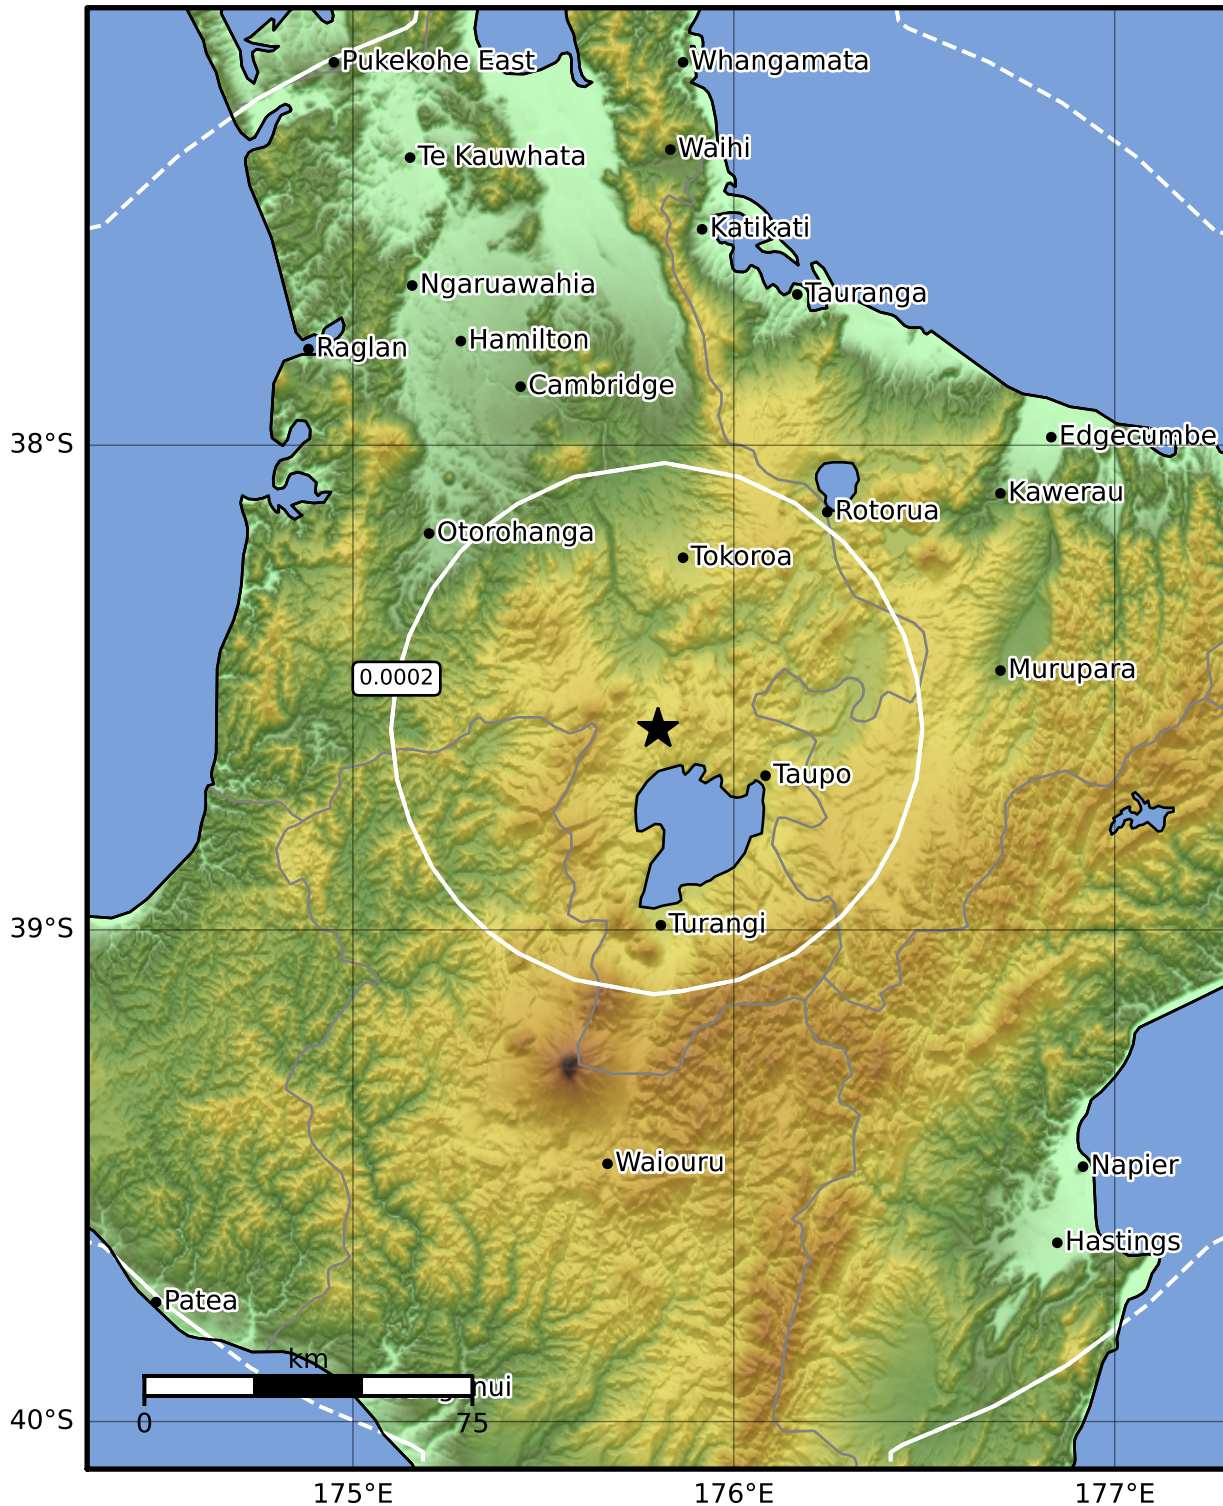

3.0 Second Peak Spectral Acceleration Map GNS Science

ShakeMap: Taupo

Jun 23, 2022 23:35:57 UTC M3.4 S38.59 E175.80 Depth: 145.2km ID:2022p470225

Scale based on Moratalla et al.(2021) and Worden et al.(2012) Version 1: Processed 2022-06-23T23:53:46Z

△ Seismic Instrument ○ Reported Intensity ★ Epicenter