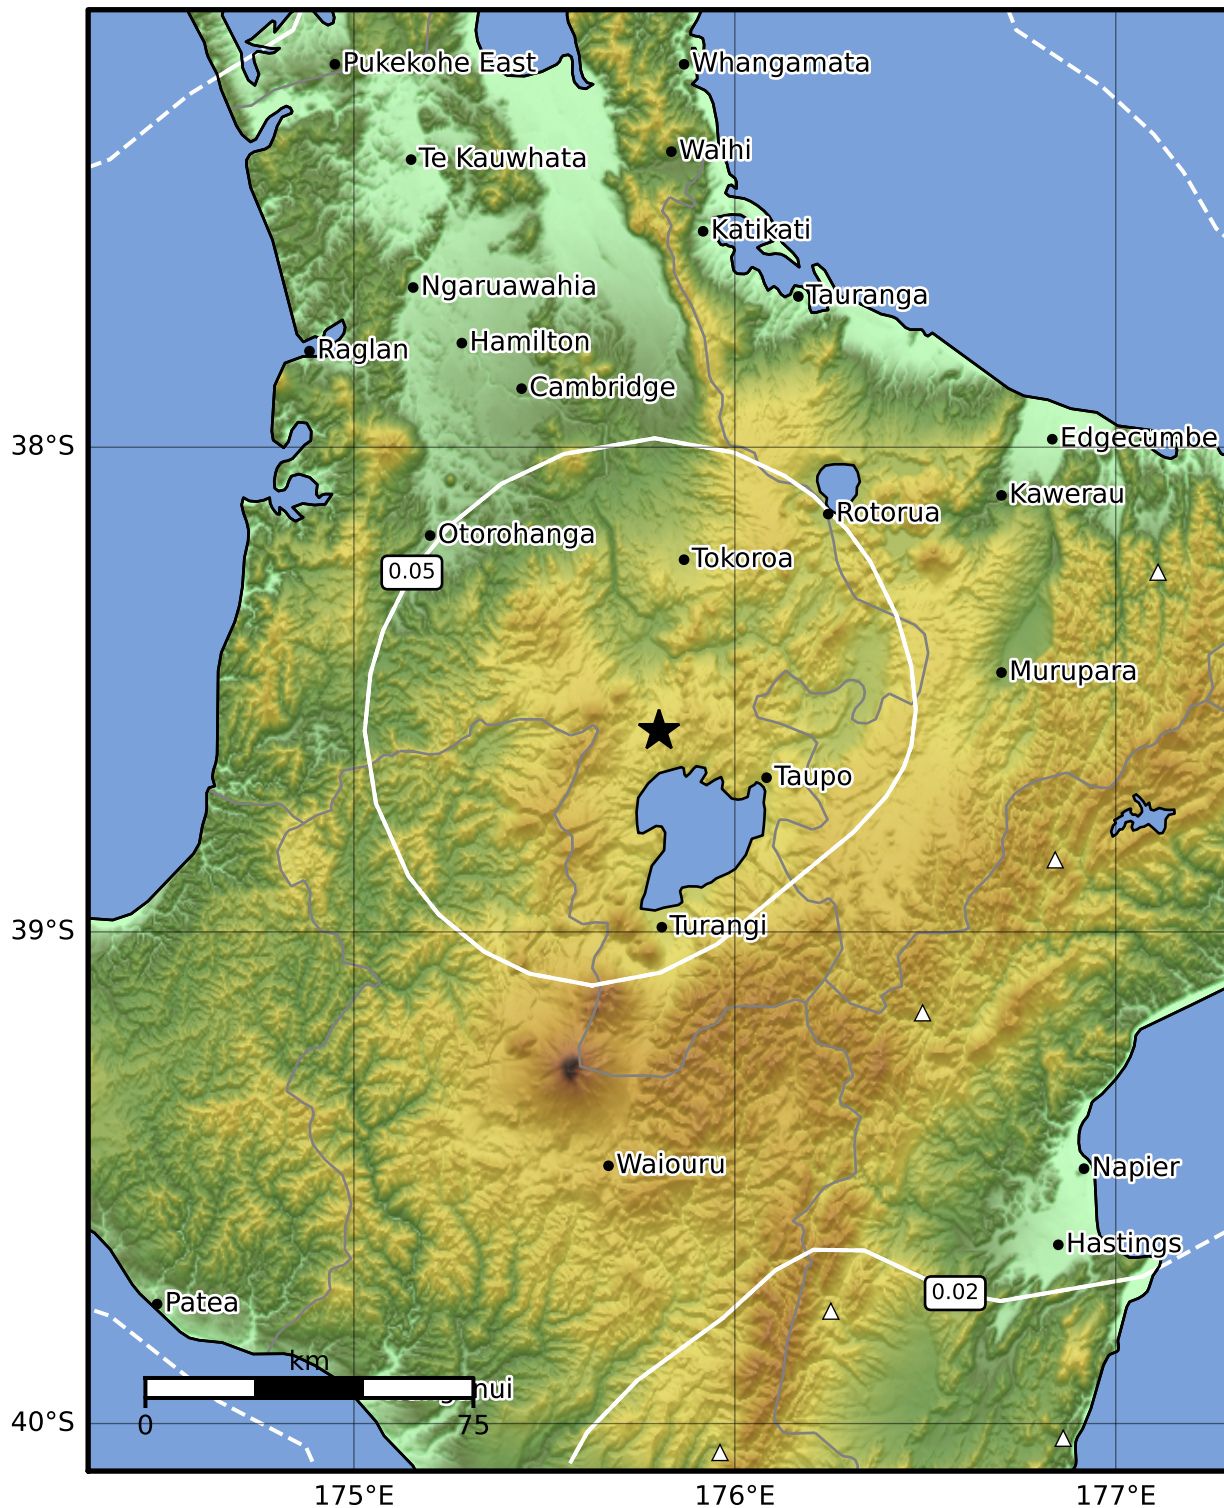

0.3 Second Peak Spectral Acceleration Map GNS Science

ShakeMap: Taupo

Jun 23, 2022 23:35:57 UTC M3.4 S38.59 E175.80 Depth: 145.2km ID:2022p470225

SA(0.3) (%g)	0.1	0.2	0.5	1	2	5	10	20	50	100	200
---------------------	------------	------------	------------	----------	----------	----------	-----------	-----------	-----------	------------	------------

Scale based on Moratalla et al.(2021) and Worden et al.(2012) Version 2: Processed 2022-06-23T23:59:24Z

△ Seismic Instrument ○ Reported Intensity ★ Epicenter