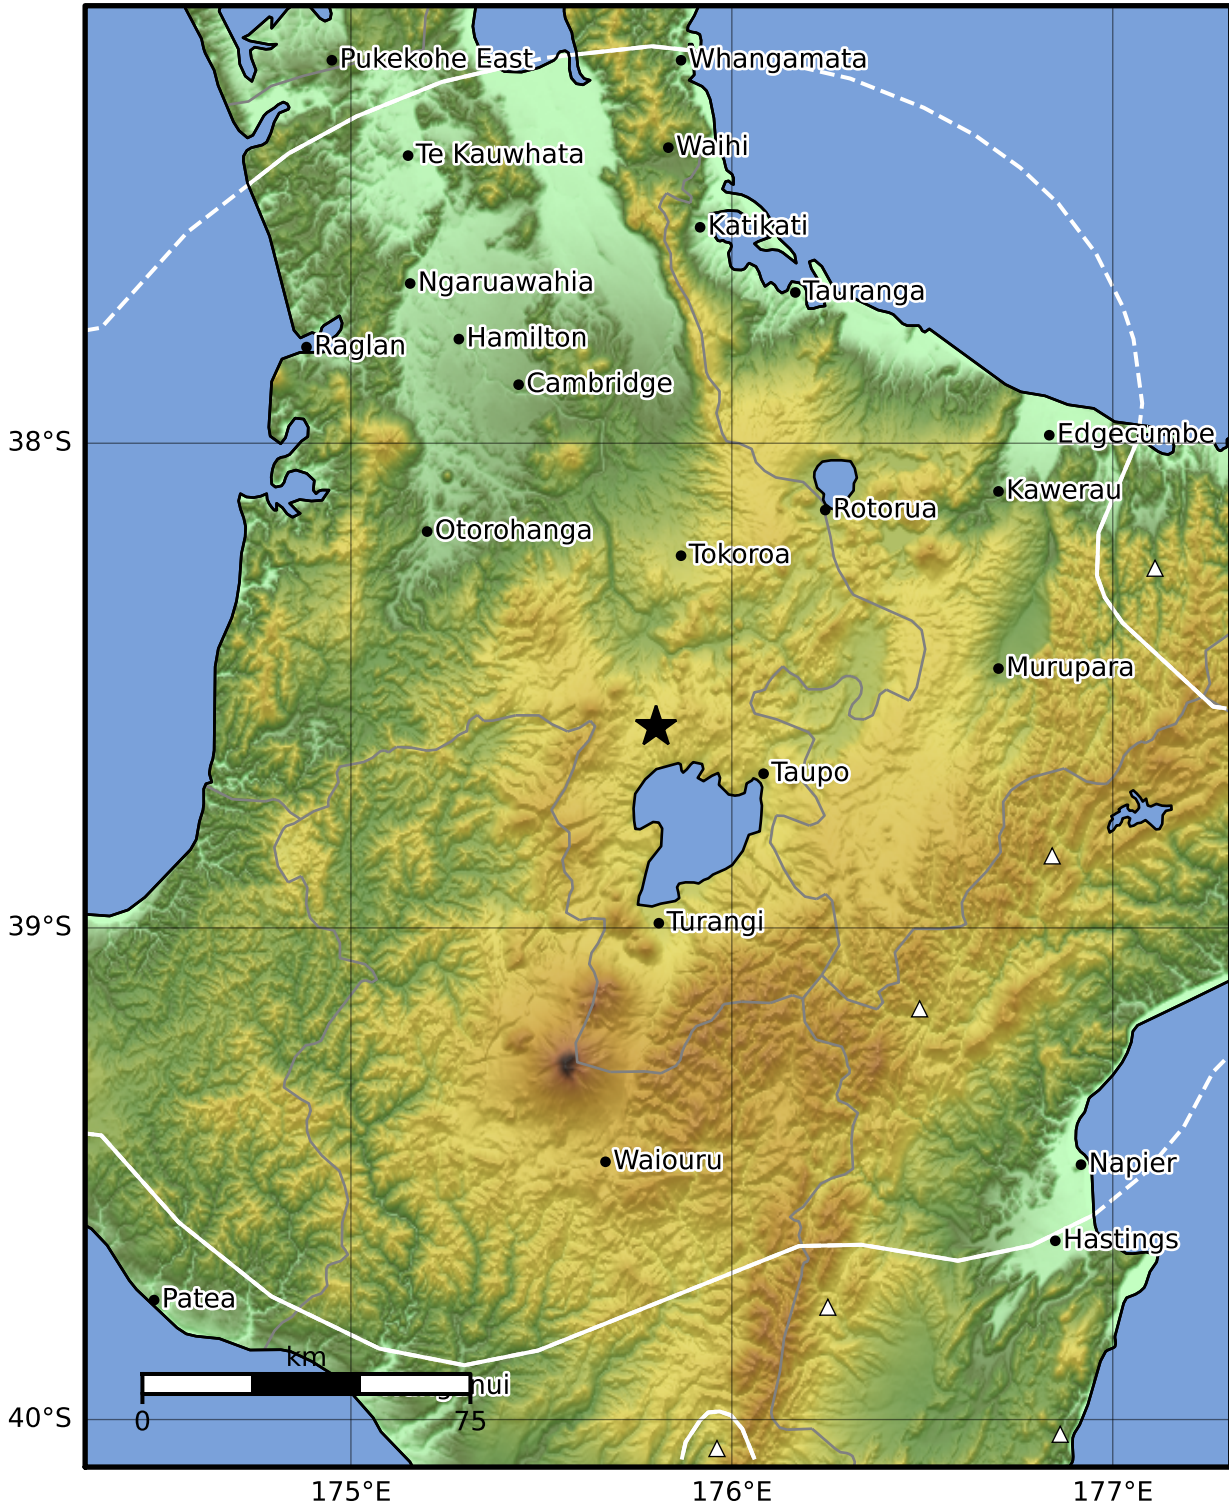

1.0 Second Peak Spectral Acceleration Map GNS Science

ShakeMap: Taupo

Jun 23, 2022 23:35:57 UTC M3.4 S38.59 E175.80 Depth: 145.2km ID:2022p470225

Scale based on Moratalla et al.(2021) and Worden et al.(2012) Version 2: Processed 2022-06-23T23:59:24Z

△ Seismic Instrument ○ Reported Intensity ★ Epicenter