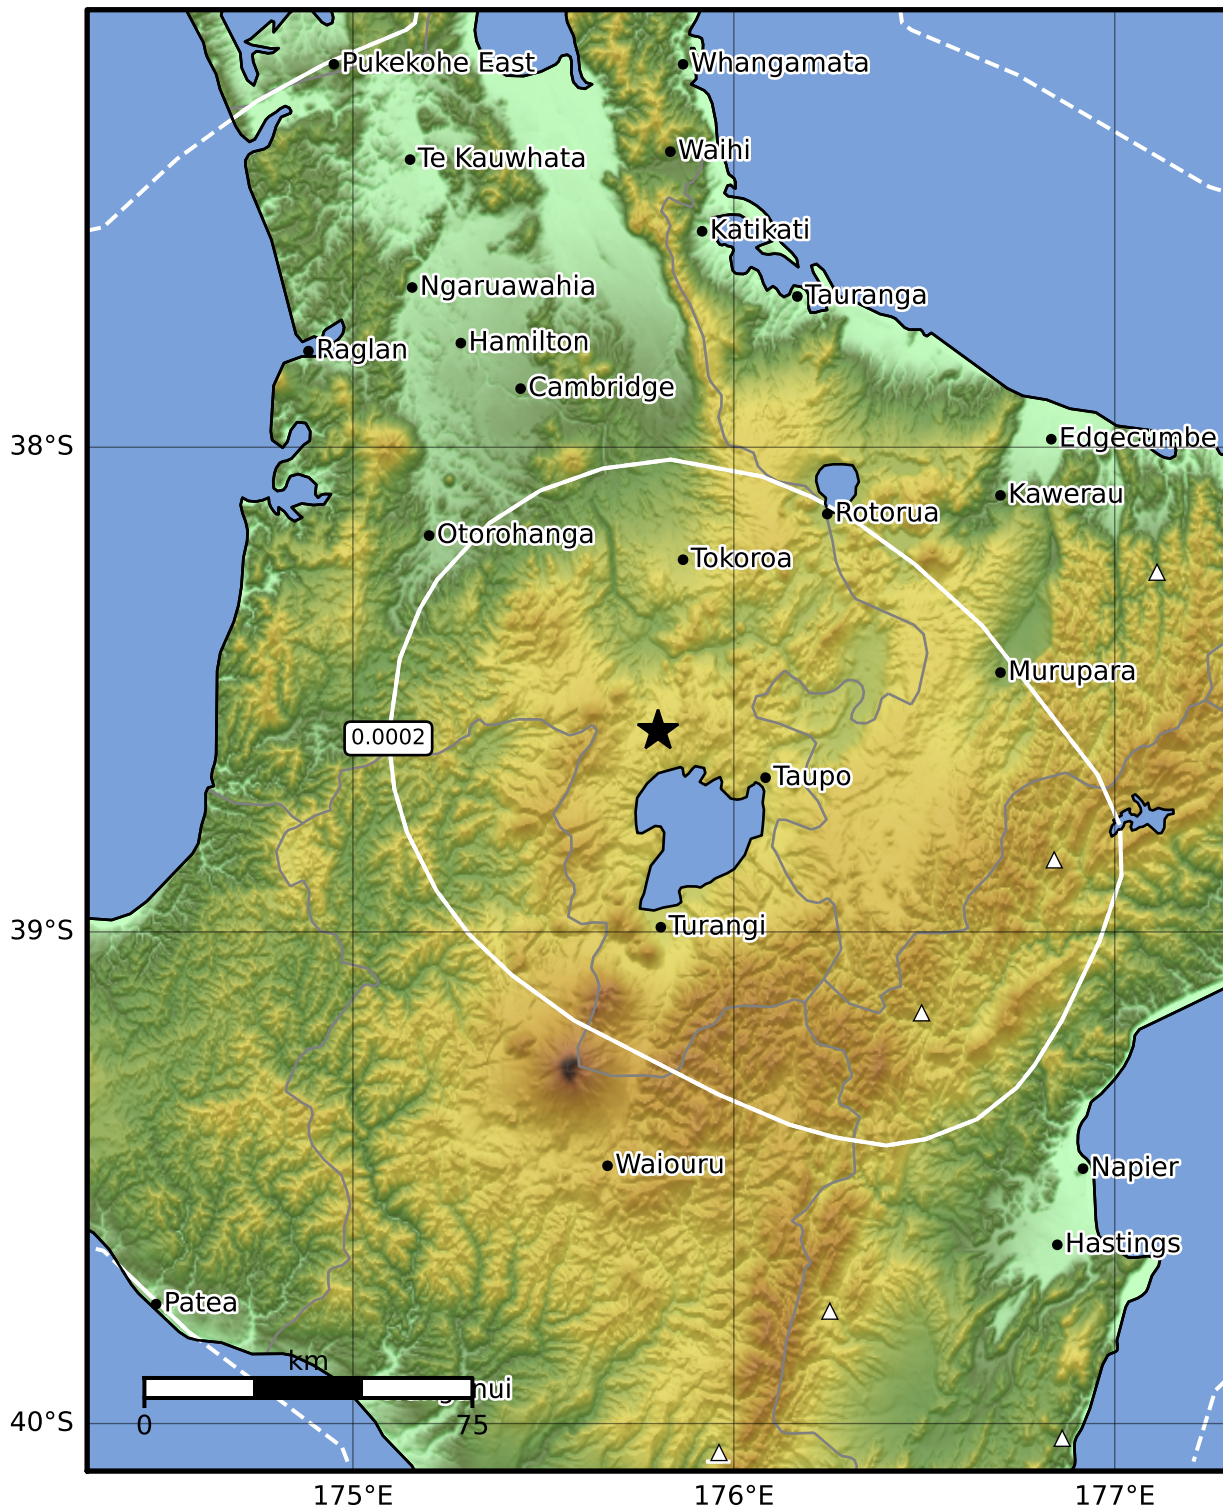

3.0 Second Peak Spectral Acceleration Map GNS Science

ShakeMap: Taupo

Jun 23, 2022 23:35:57 UTC M3.4 S38.59 E175.80 Depth: 145.2km ID:2022p470225

Scale based on Moratalla et al.(2021) and Worden et al.(2012) Version 2: Processed 2022-06-23T23:59:24Z

△ Seismic Instrument ○ Reported Intensity ★ Epicenter