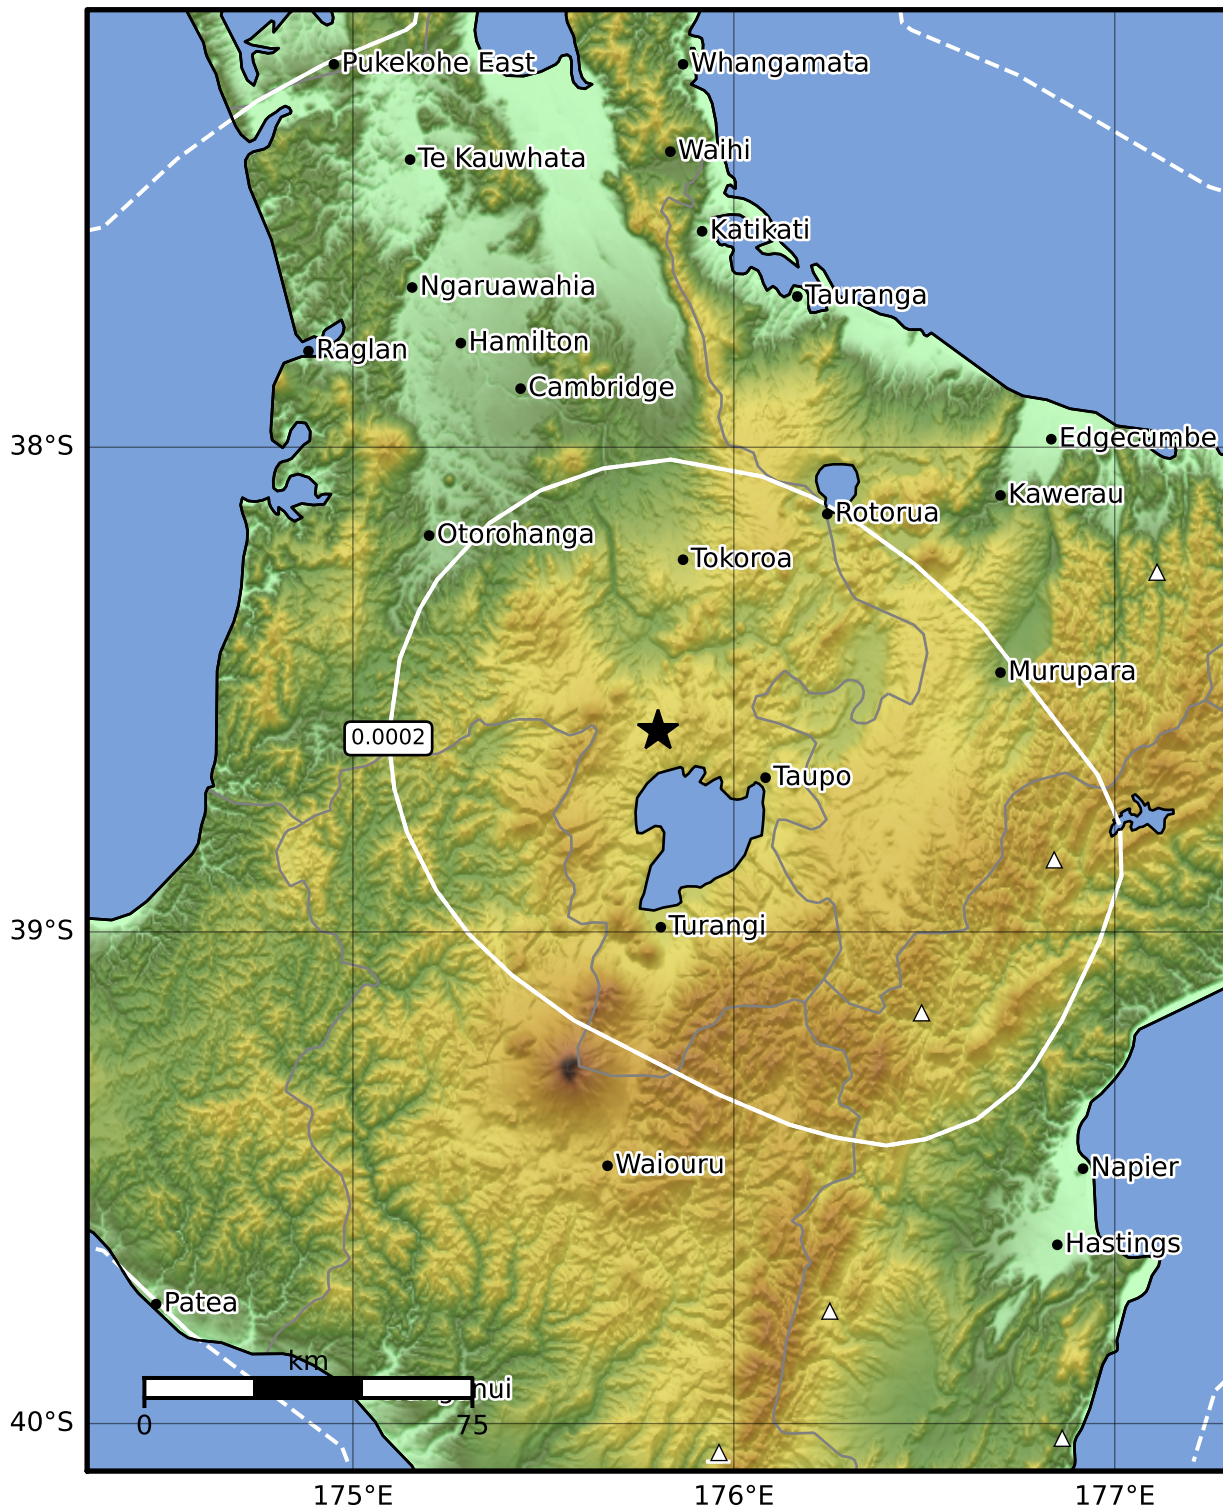

3.0 Second Peak Spectral Acceleration Map GNS Science

ShakeMap: Taupo

Jun 23, 2022 23:35:57 UTC M3.4 S38.59 E175.80 Depth: 145.2km ID:2022p470225

Scale based on Moratalla et al.(2021) and Worden et al.(2012) Version 3: Processed 2022-06-24T00:05:38Z

△ Seismic Instrument ○ Reported Intensity ★ Epicenter