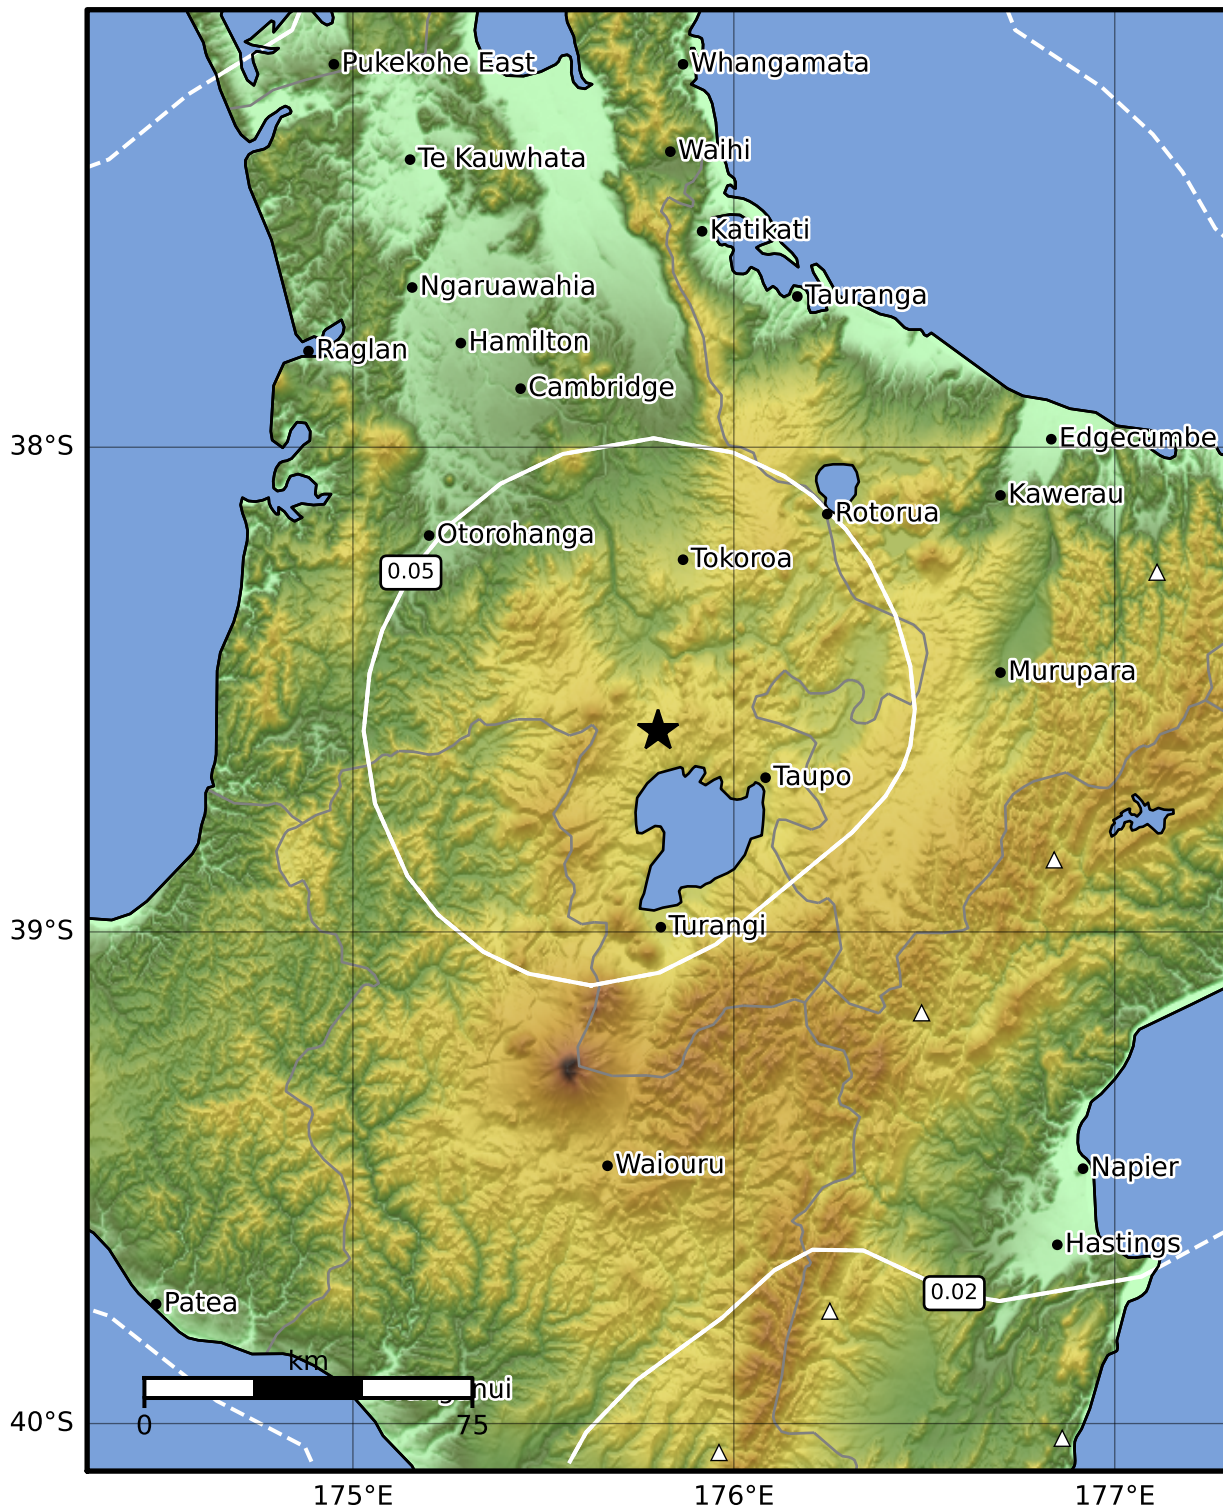

0.3 Second Peak Spectral Acceleration Map GNS Science

ShakeMap: Taupo

Jun 23, 2022 23:35:57 UTC M3.4 S38.59 E175.80 Depth: 145.2km ID:2022p470225

SA(0.3) (%g)	0.1	0.2	0.5	1	2	5	10	20	50	100	200
---------------------	------------	------------	------------	----------	----------	----------	-----------	-----------	-----------	------------	------------

Scale based on Moratalla et al.(2021) and Worden et al.(2012) Version 4: Processed 2022-06-24T00:11:53Z

△ Seismic Instrument ○ Reported Intensity ★ Epicenter