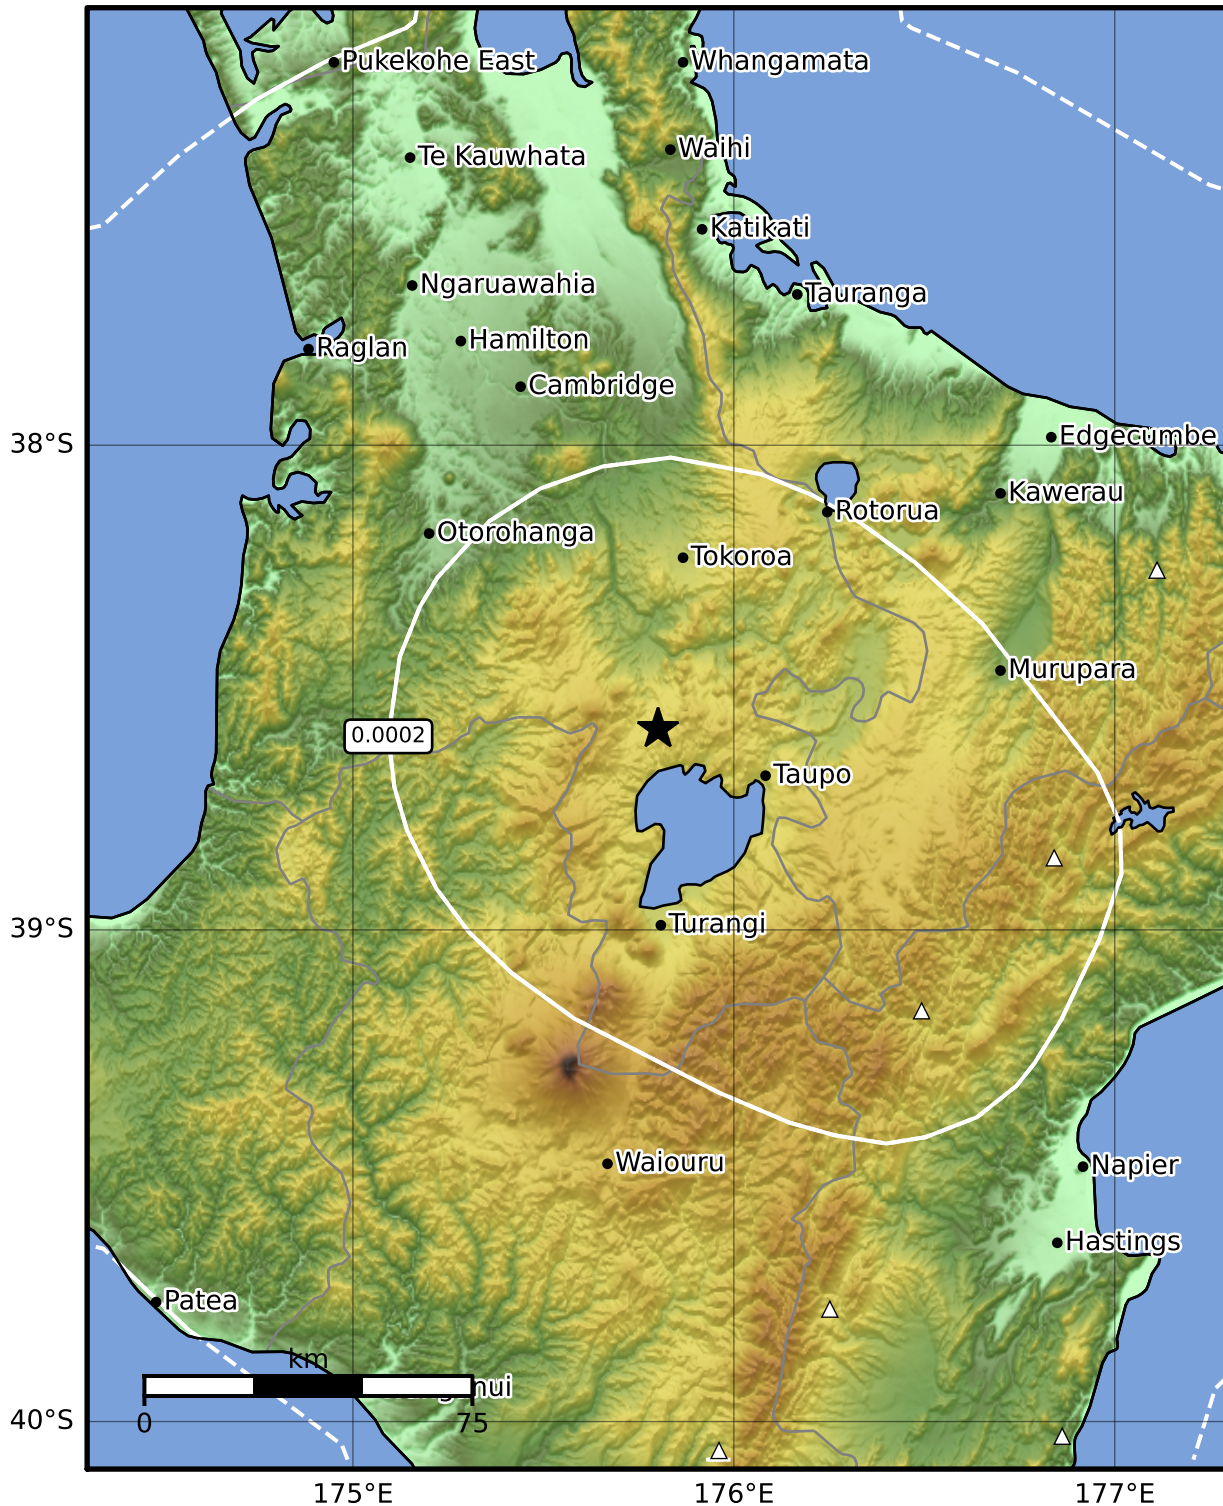

3.0 Second Peak Spectral Acceleration Map GNS Science

ShakeMap: Taupo

Jun 23, 2022 23:35:57 UTC M3.4 S38.59 E175.80 Depth: 145.2km ID:2022p470225

Scale based on Moratalla et al.(2021) and Worden et al.(2012) Version 4: Processed 2022-06-24T00:11:53Z

△ Seismic Instrument ○ Reported Intensity ★ Epicenter