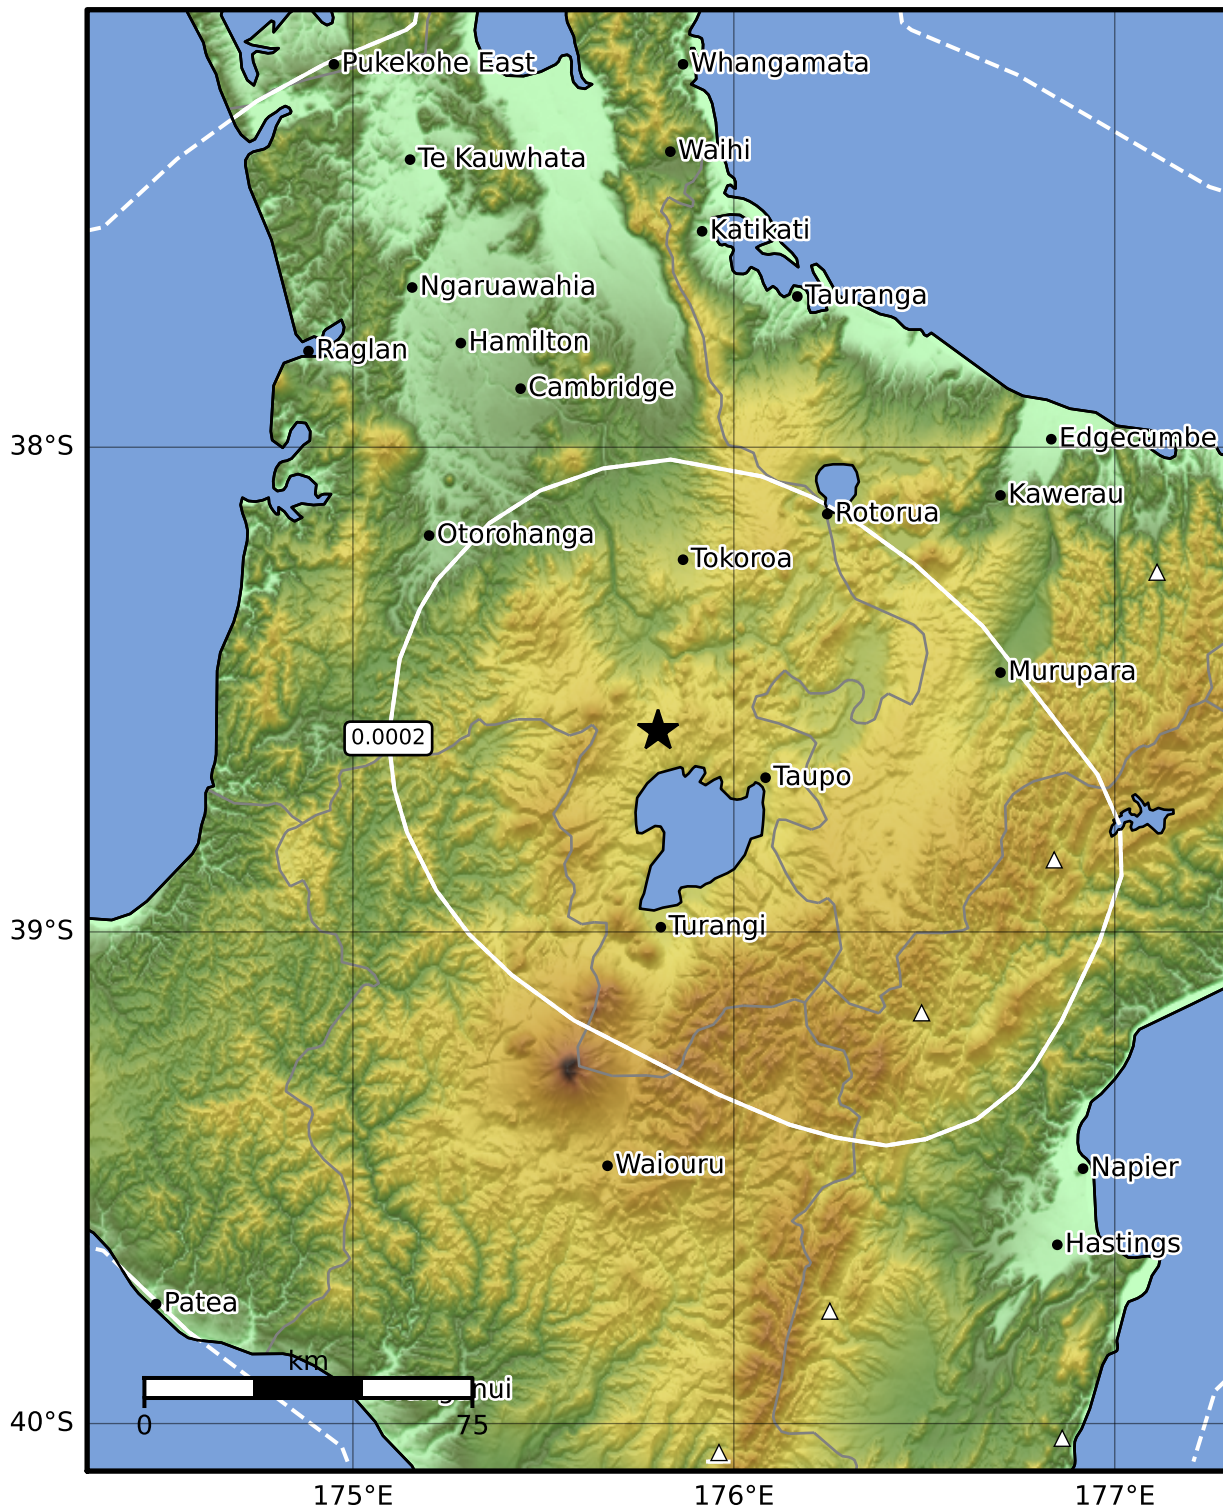

3.0 Second Peak Spectral Acceleration Map GNS Science

ShakeMap: Taupo

Jun 23, 2022 23:35:57 UTC M3.4 S38.59 E175.80 Depth: 145.2km ID:2022p470225

Scale based on Moratalla et al.(2021) and Worden et al.(2012) Version 5: Processed 2022-06-24T00:36:44Z

△ Seismic Instrument ○ Reported Intensity ★ Epicenter