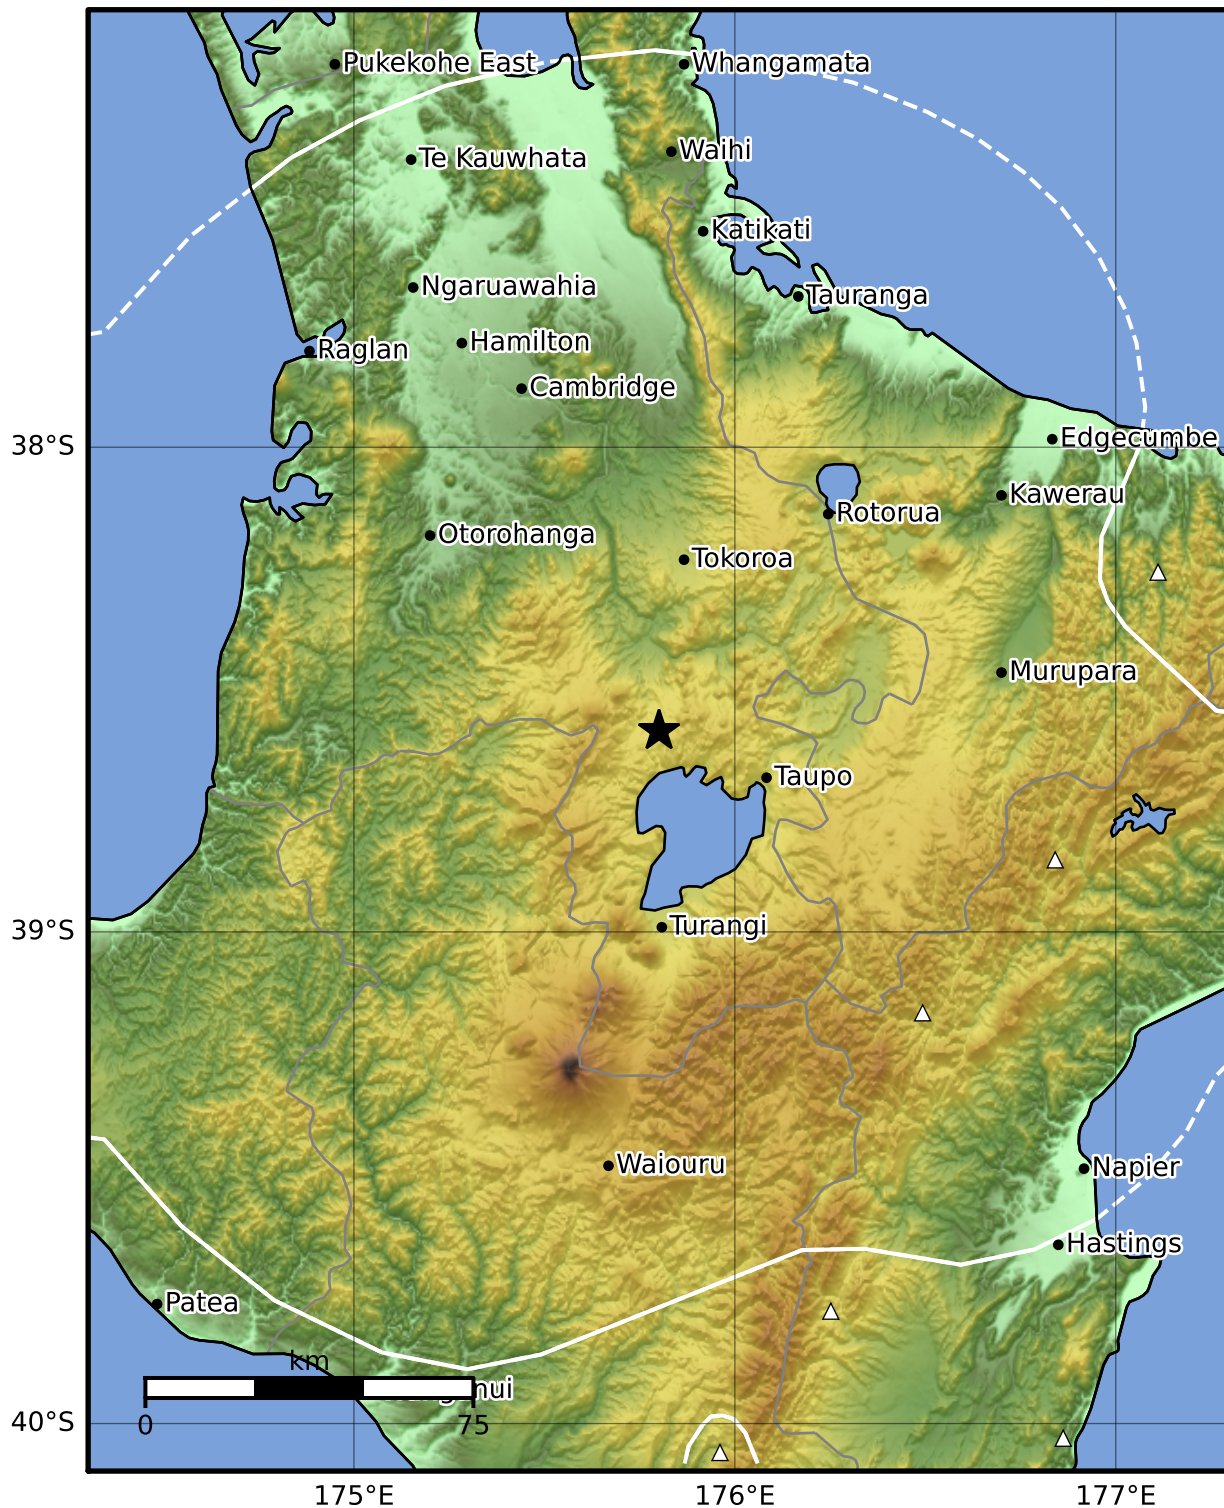

1.0 Second Peak Spectral Acceleration Map GNS Science

ShakeMap: Taupo

Jun 23, 2022 23:35:57 UTC M3.4 S38.59 E175.80 Depth: 145.2km ID:2022p470225

Scale based on Moratalla et al.(2021) and Worden et al.(2012) Version 6: Processed 2022-06-24T01:36:44Z

△ Seismic Instrument ○ Reported Intensity ★ Epicenter