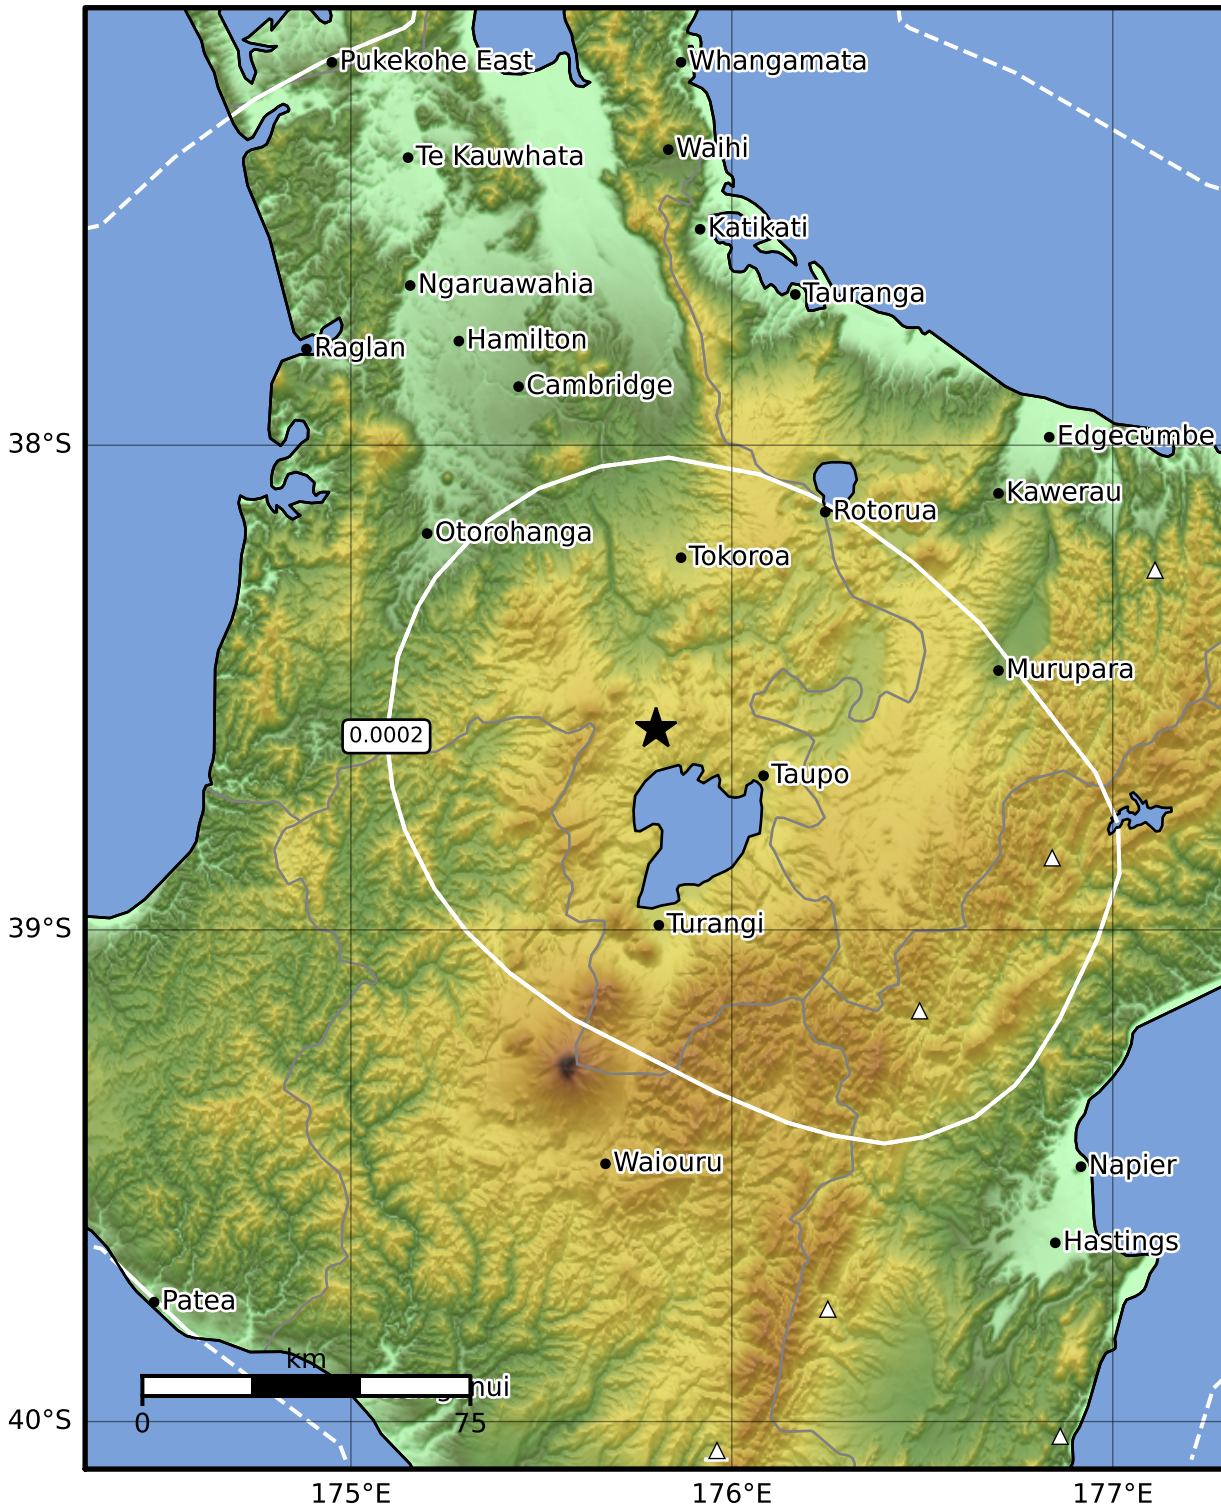

3.0 Second Peak Spectral Acceleration Map GNS Science

ShakeMap: Taupo

Jun 23, 2022 23:35:57 UTC M3.4 S38.59 E175.80 Depth: 145.2km ID:2022p470225

Scale based on Moratalla et al.(2021) and Worden et al.(2012) Version 6: Processed 2022-06-24T01:36:44Z

△ Seismic Instrument ○ Reported Intensity ★ Epicenter