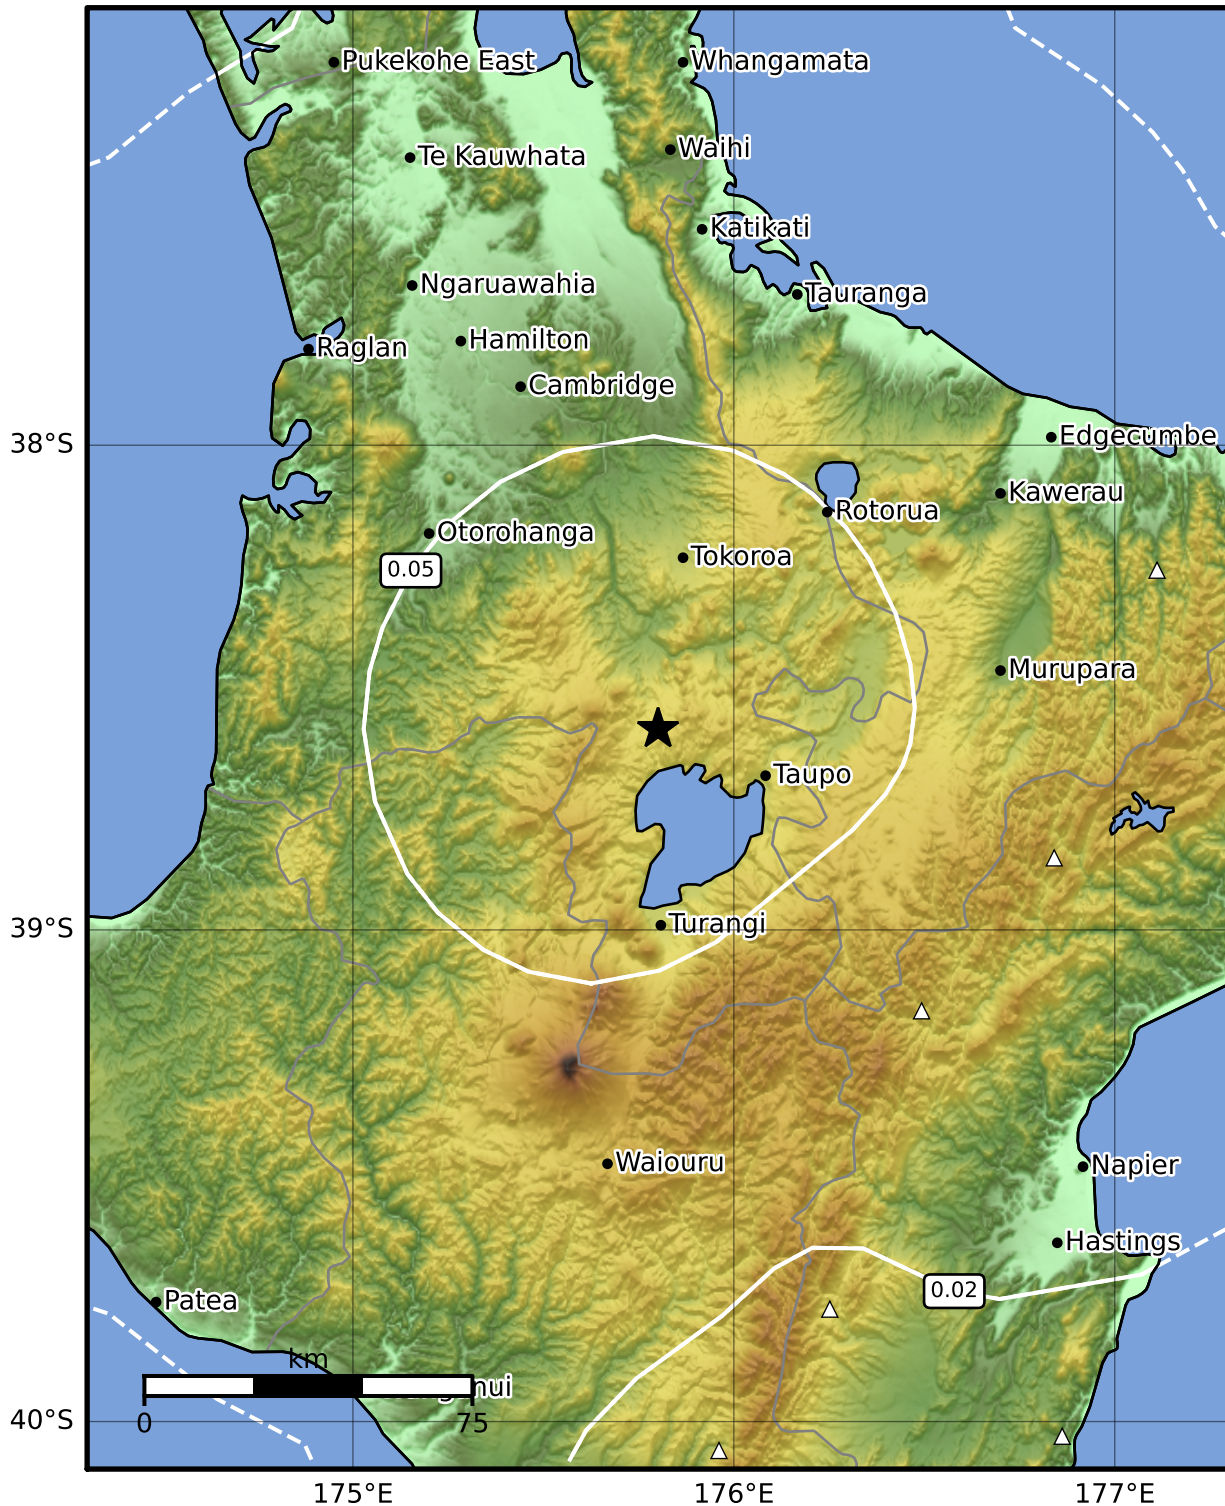

0.3 Second Peak Spectral Acceleration Map GNS Science

ShakeMap: Taupo

Jun 23, 2022 23:35:57 UTC M3.4 S38.59 E175.80 Depth: 145.2km ID:2022p470225

SA(0.3) (%g)	0.1	0.2	0.5	1	2	5	10	20	50	100	200
---------------------	------------	------------	------------	----------	----------	----------	-----------	-----------	-----------	------------	------------

Scale based on Moratalla et al.(2021) and Worden et al.(2012) Version 7: Processed 2022-06-24T02:36:44Z

△ Seismic Instrument ○ Reported Intensity ★ Epicenter