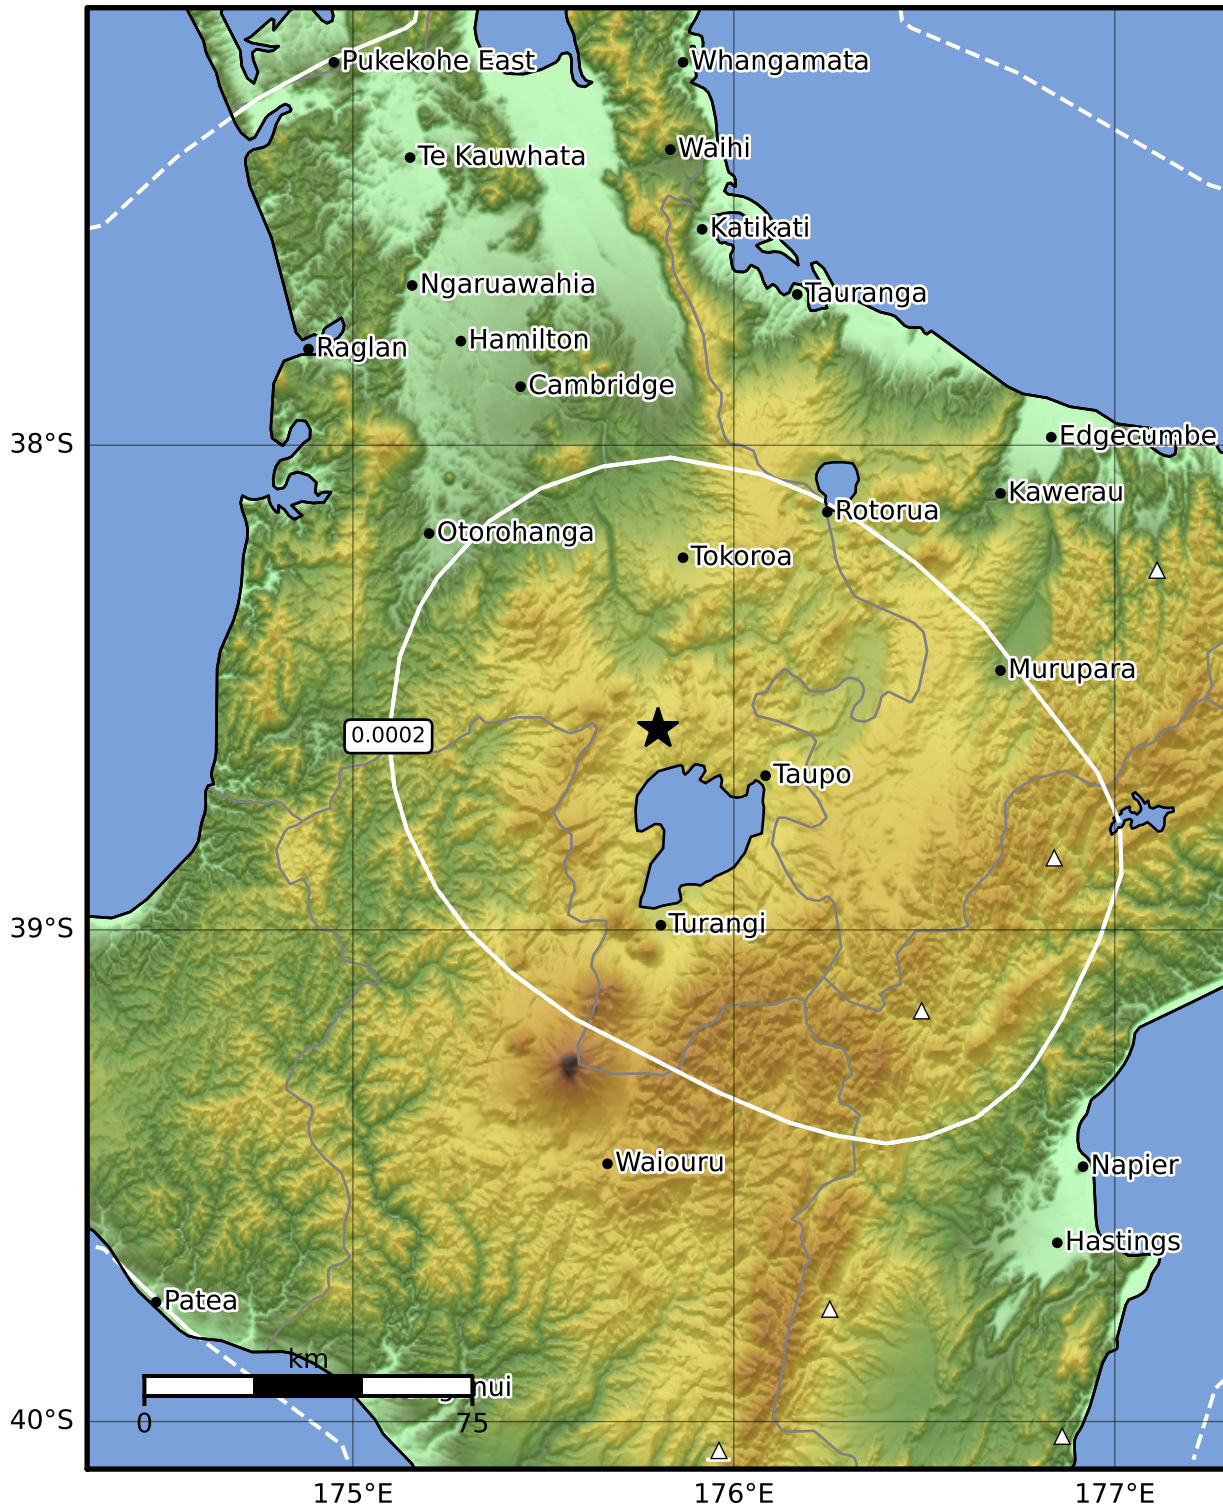

3.0 Second Peak Spectral Acceleration Map GNS Science

ShakeMap: Taupo

Jun 23, 2022 23:35:57 UTC M3.4 S38.59 E175.80 Depth: 145.2km ID:2022p470225

Scale based on Moratalla et al.(2021) and Worden et al.(2012) Version 7: Processed 2022-06-24T02:36:44Z

△ Seismic Instrument ○ Reported Intensity ★ Epicenter