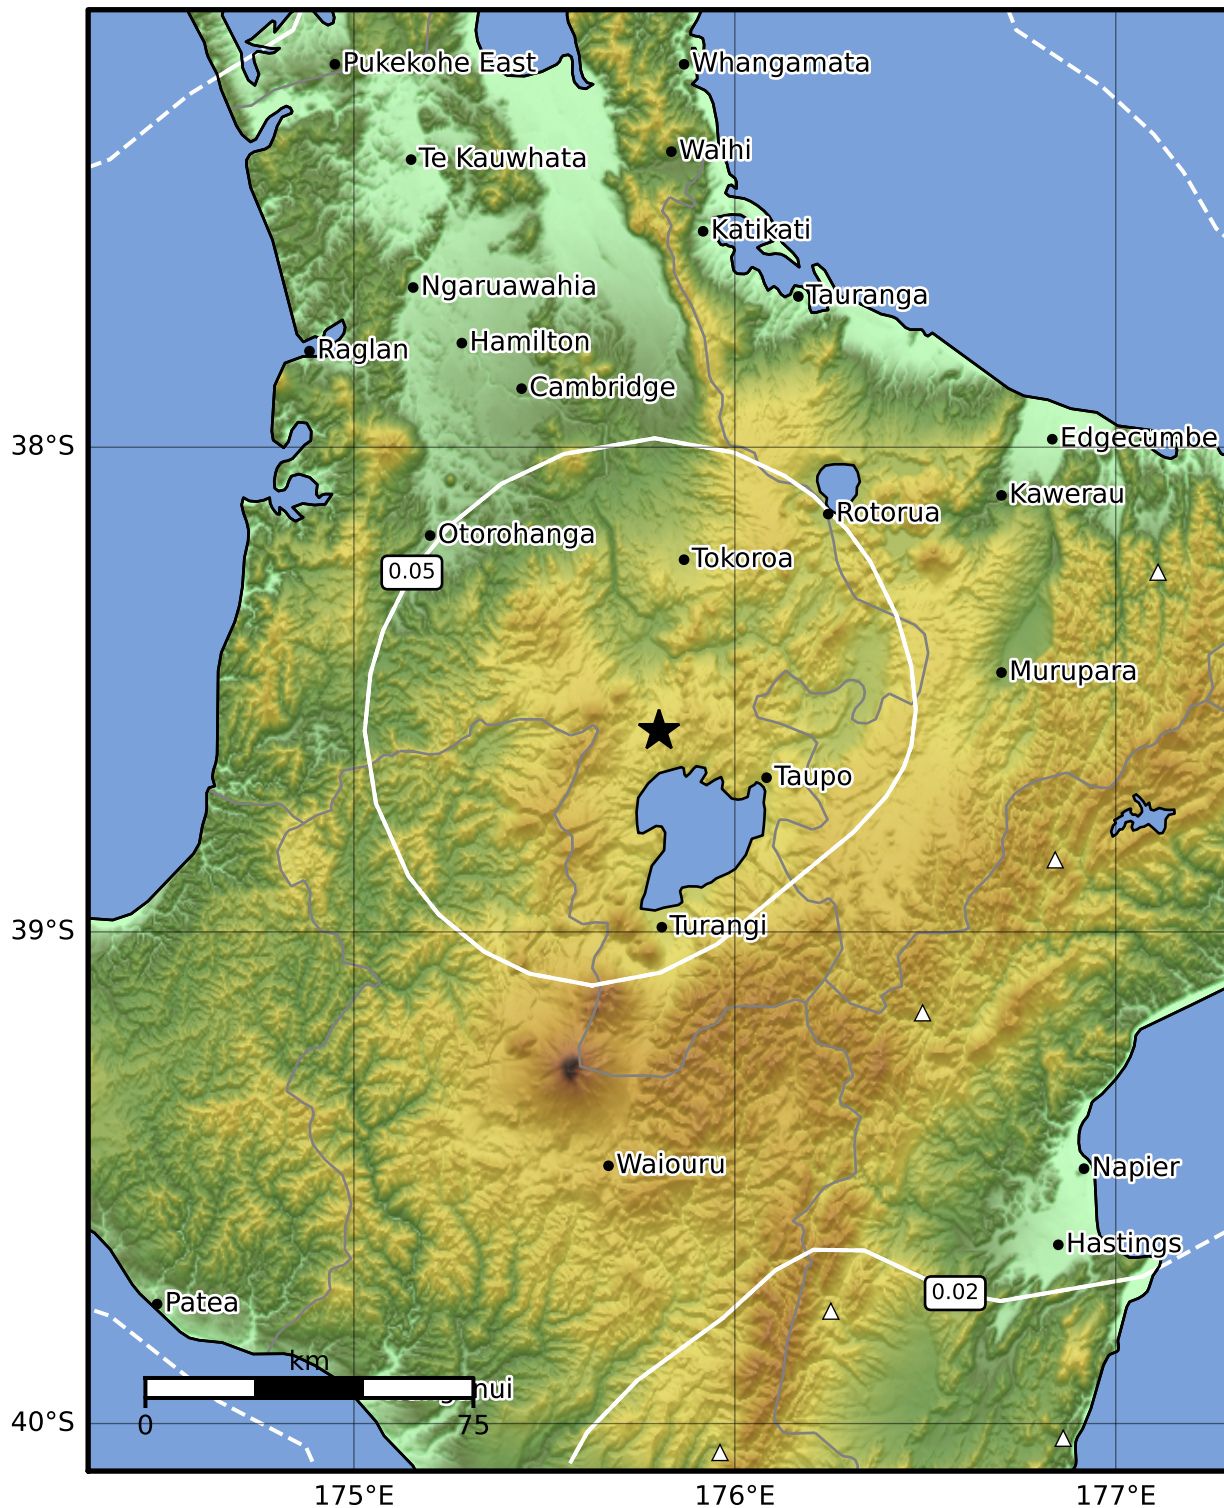

0.3 Second Peak Spectral Acceleration Map GNS Science

ShakeMap: Taupo

Jun 23, 2022 23:35:57 UTC M3.4 S38.59 E175.80 Depth: 145.2km ID:2022p470225

SA(0.3) (%g)	0.1	0.2	0.5	1	2	5	10	20	50	100	200
---------------------	------------	------------	------------	----------	----------	----------	-----------	-----------	-----------	------------	------------

Scale based on Moratalla et al.(2021) and Worden et al.(2012) Version 8: Processed 2022-06-24T05:36:46Z

△ Seismic Instrument ○ Reported Intensity ★ Epicenter