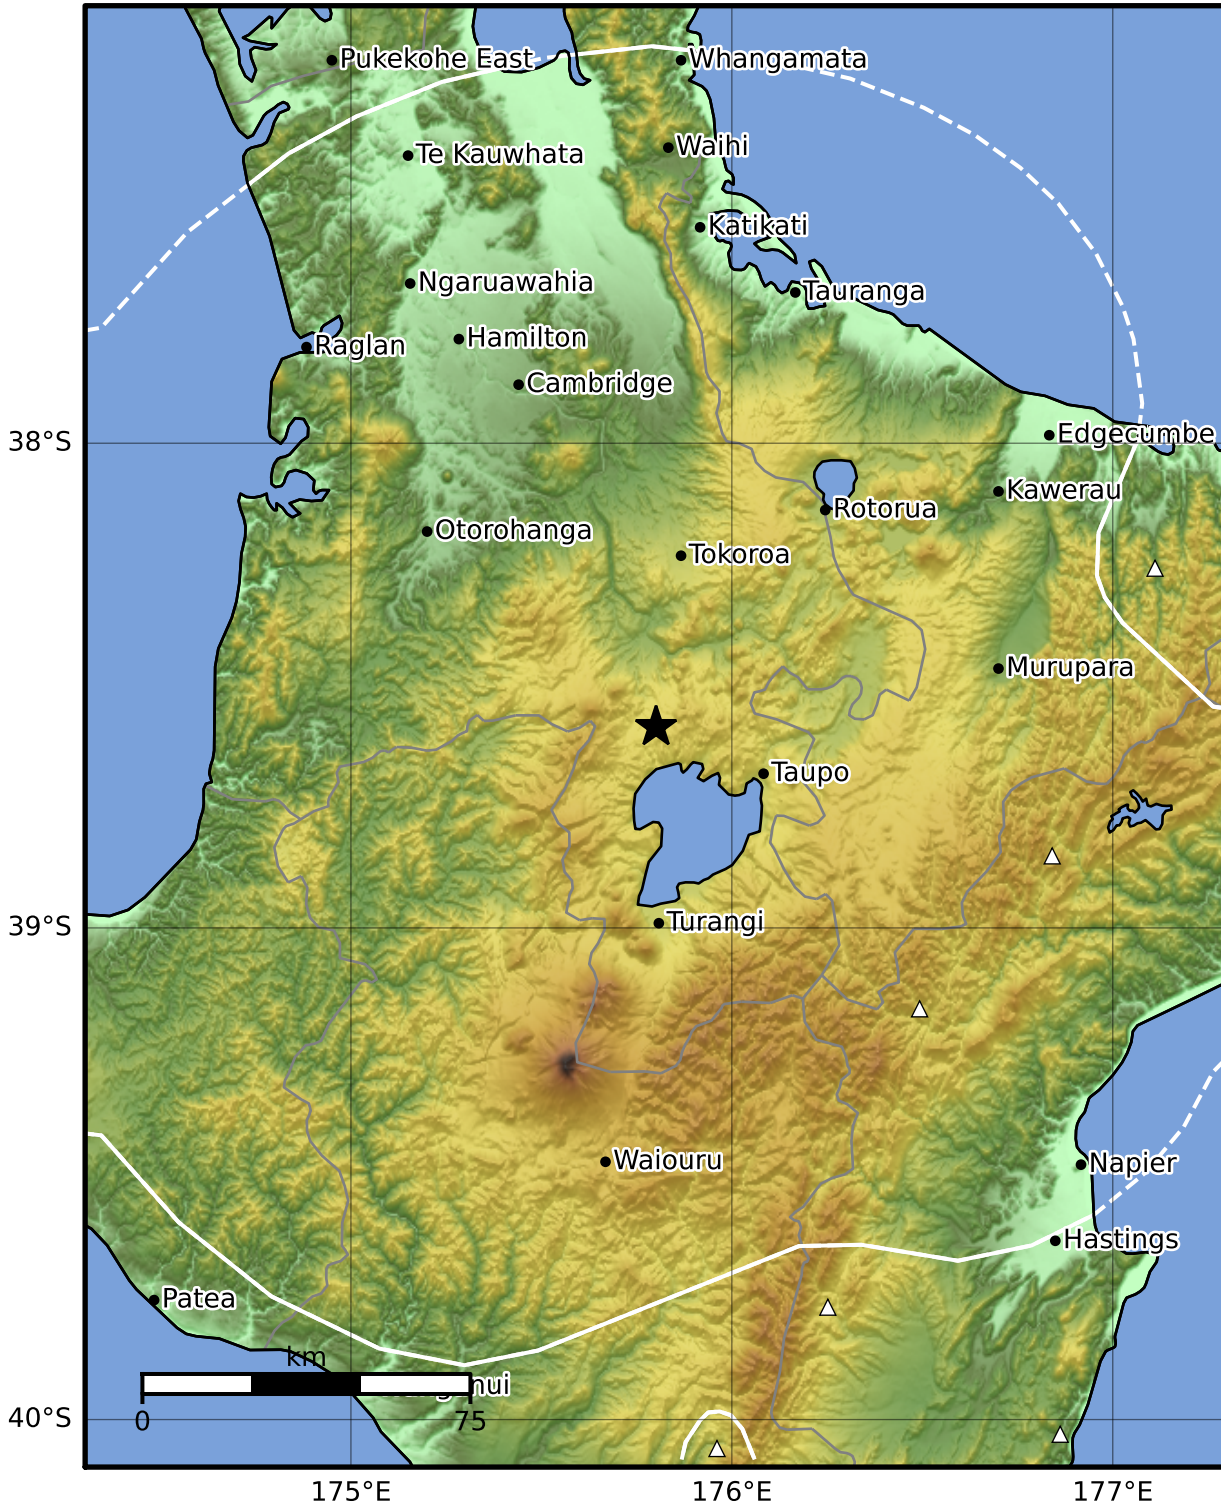

1.0 Second Peak Spectral Acceleration Map GNS Science

ShakeMap: Taupo

Jun 23, 2022 23:35:57 UTC M3.4 S38.59 E175.80 Depth: 145.2km ID:2022p470225

Scale based on Moratalla et al.(2021) and Worden et al.(2012) Version 8: Processed 2022-06-24T05:36:46Z

△ Seismic Instrument ○ Reported Intensity ★ Epicenter