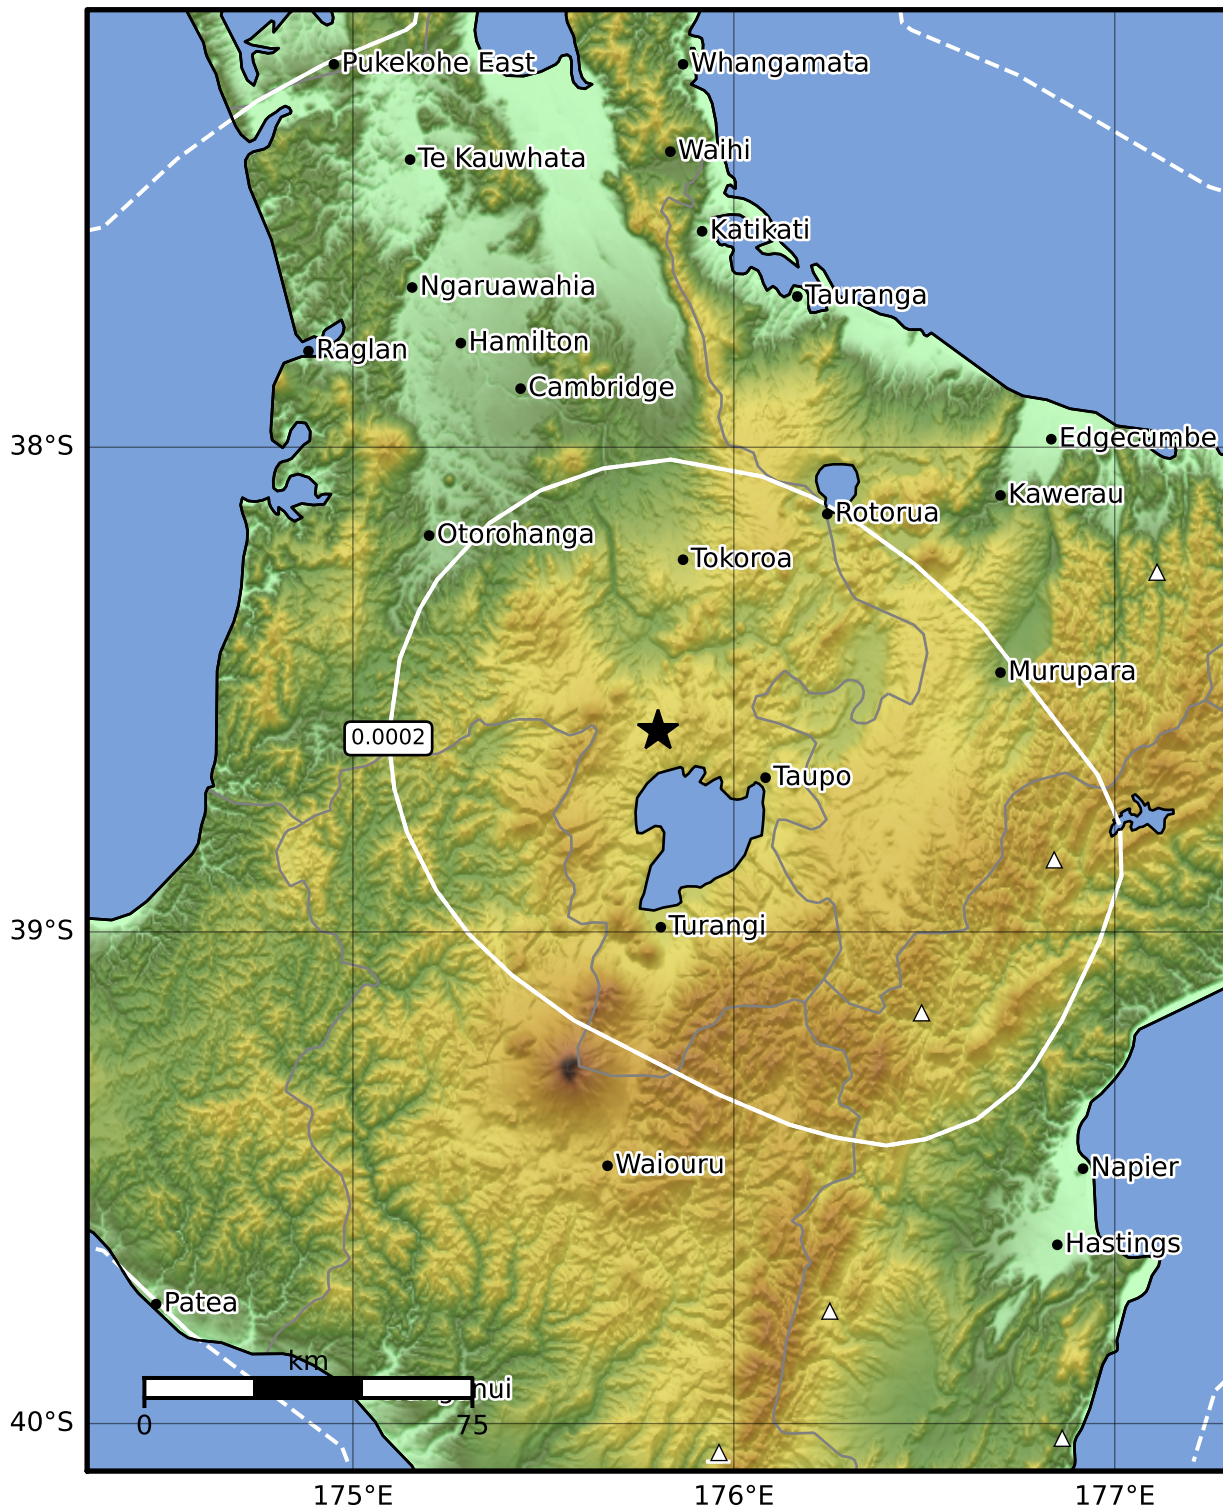

3.0 Second Peak Spectral Acceleration Map GNS Science

ShakeMap: Taupo

Jun 23, 2022 23:35:57 UTC M3.4 S38.59 E175.80 Depth: 145.2km ID:2022p470225

Scale based on Moratalla et al.(2021) and Worden et al.(2012) Version 8: Processed 2022-06-24T05:36:46Z

△ Seismic Instrument ○ Reported Intensity ★ Epicenter