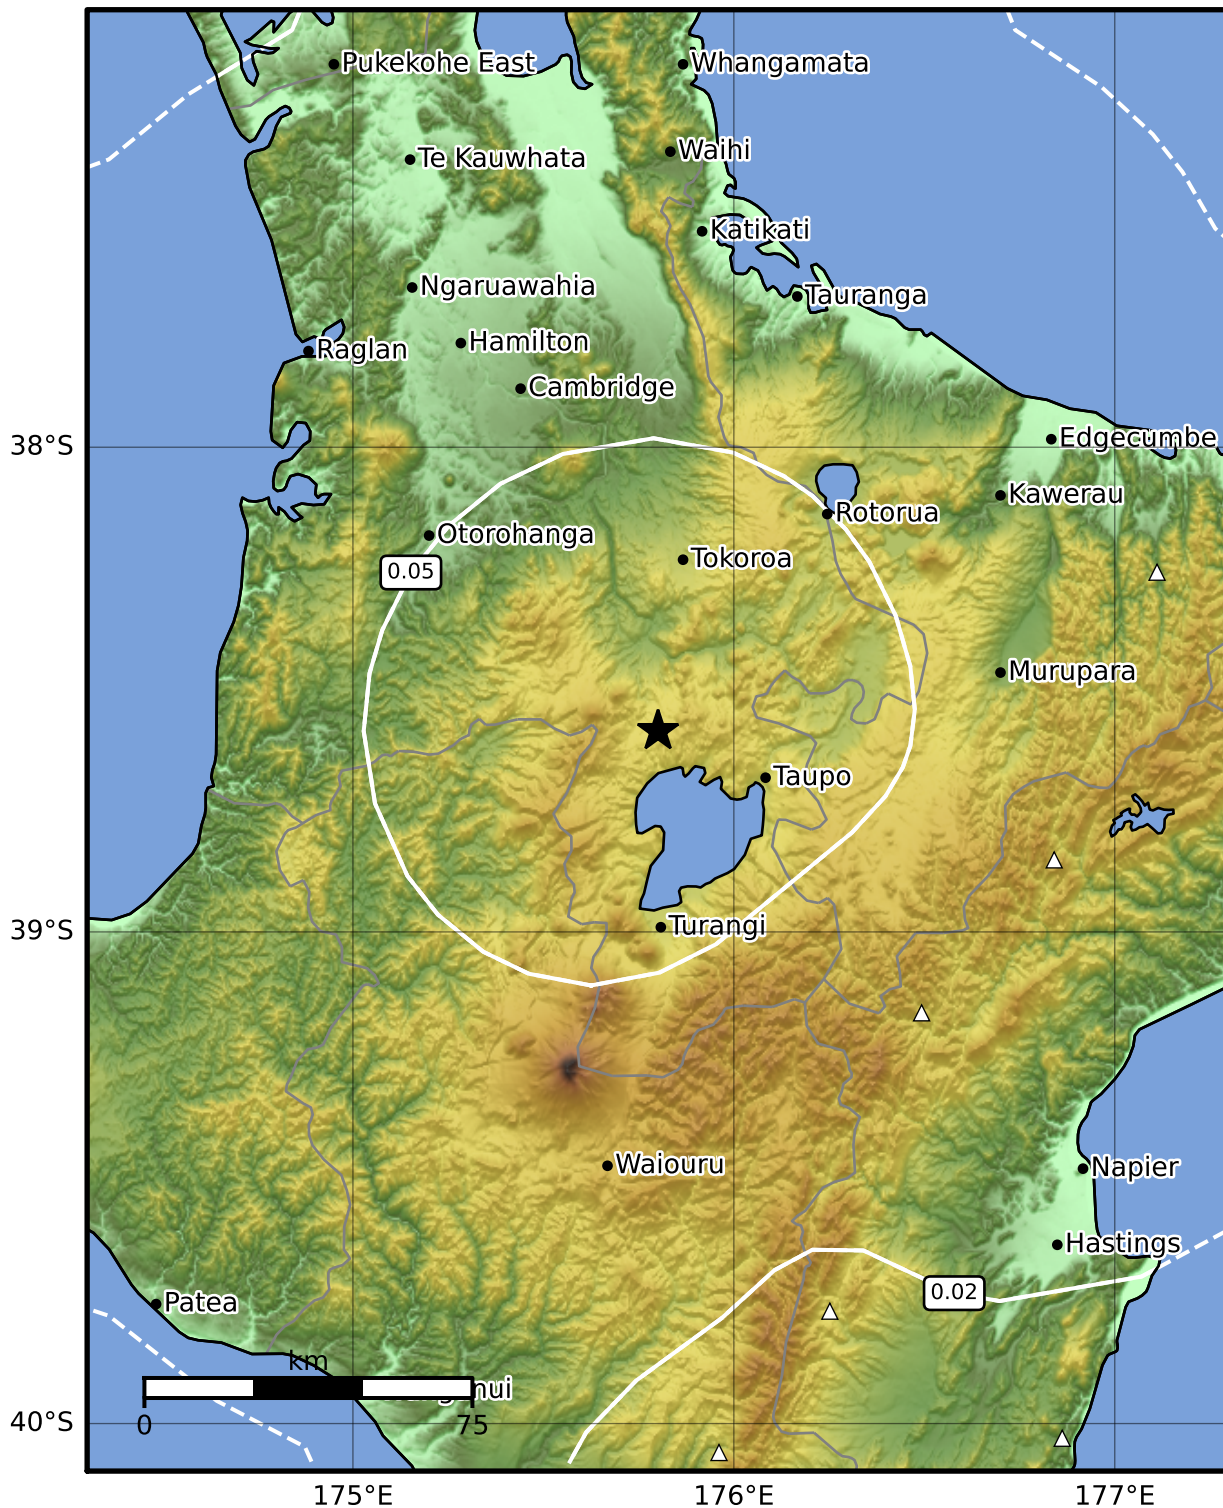

0.3 Second Peak Spectral Acceleration Map GNS Science

ShakeMap: Taupo

Jun 23, 2022 23:35:57 UTC M3.4 S38.59 E175.80 Depth: 145.2km ID:2022p470225

| | | | | | | | | | | | |
|---------------------|------------|------------|------------|----------|----------|----------|-----------|-----------|-----------|------------|------------|
| SA(0.3) (%g) | 0.1 | 0.2 | 0.5 | 1 | 2 | 5 | 10 | 20 | 50 | 100 | 200 |
|---------------------|------------|------------|------------|----------|----------|----------|-----------|-----------|-----------|------------|------------|

Scale based on Moratalla et al.(2021) and Worden et al.(2012) Version 9: Processed 2022-06-24T23:36:45Z

△ Seismic Instrument ○ Reported Intensity ★ Epicenter