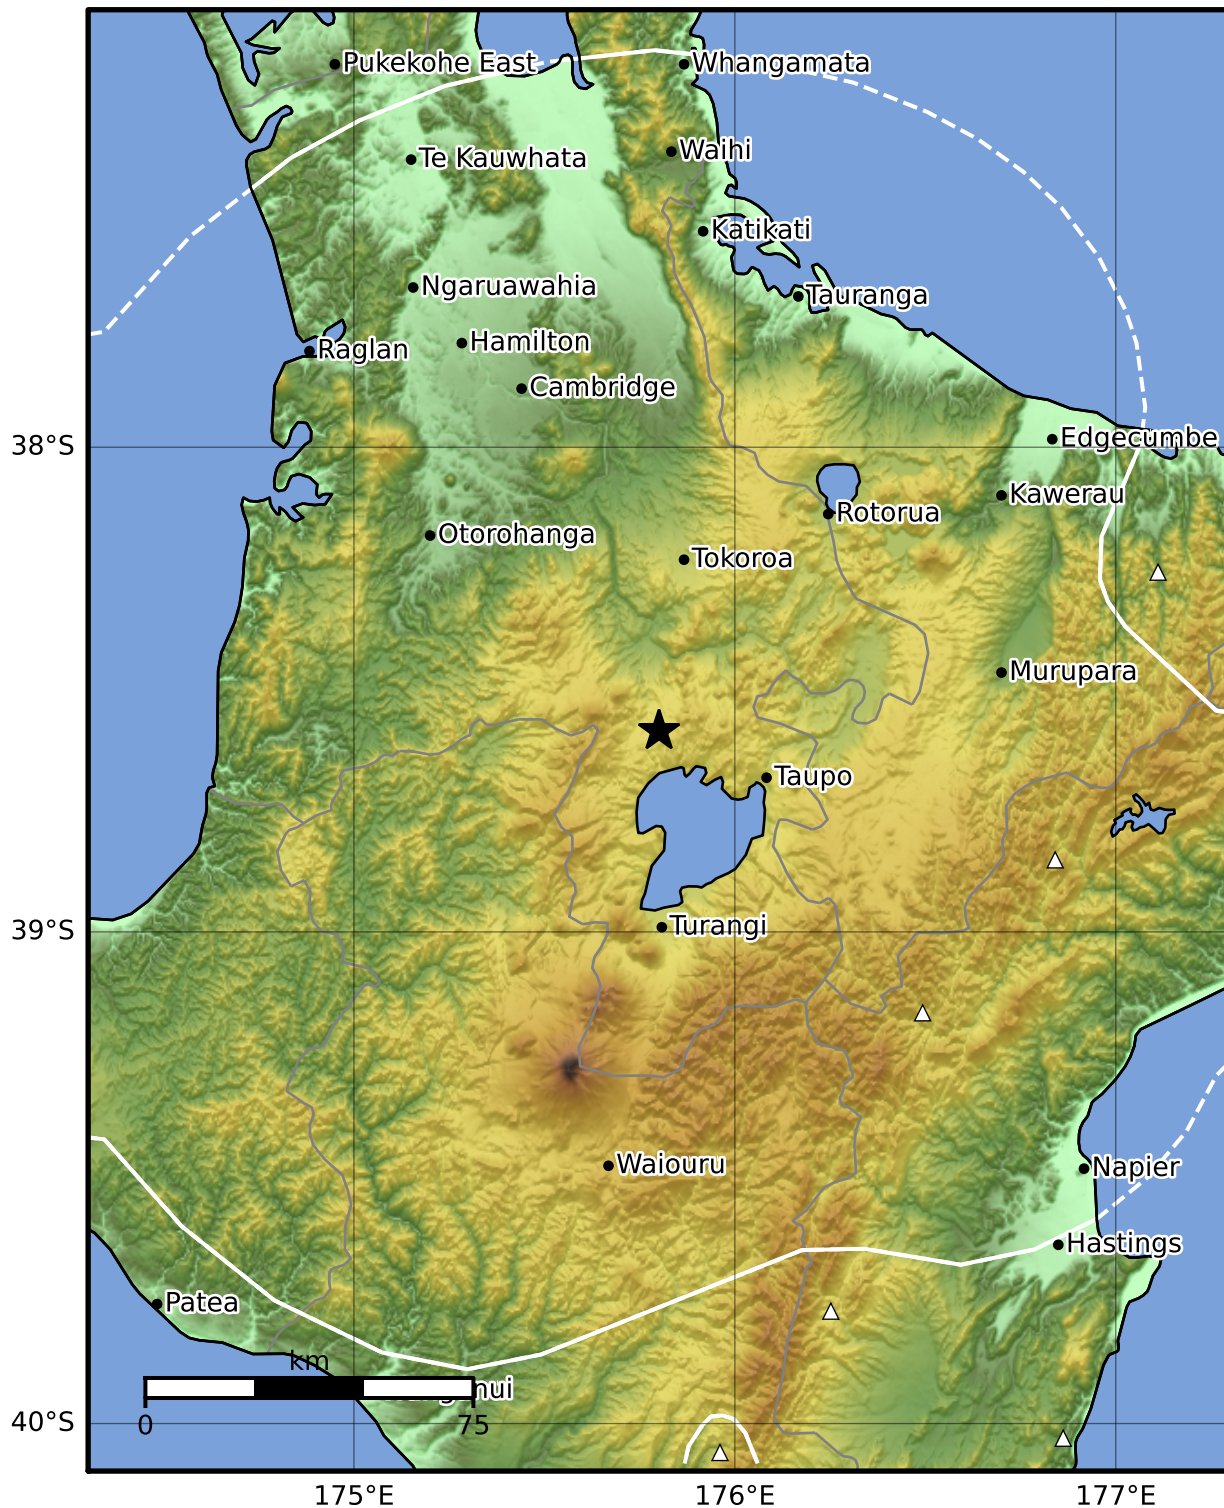

1.0 Second Peak Spectral Acceleration Map GNS Science

ShakeMap: Taupo

Jun 23, 2022 23:35:57 UTC M3.4 S38.59 E175.80 Depth: 145.2km ID:2022p470225

Scale based on Moratalla et al.(2021) and Worden et al.(2012) Version 9: Processed 2022-06-24T23:36:45Z

△ Seismic Instrument ○ Reported Intensity ★ Epicenter