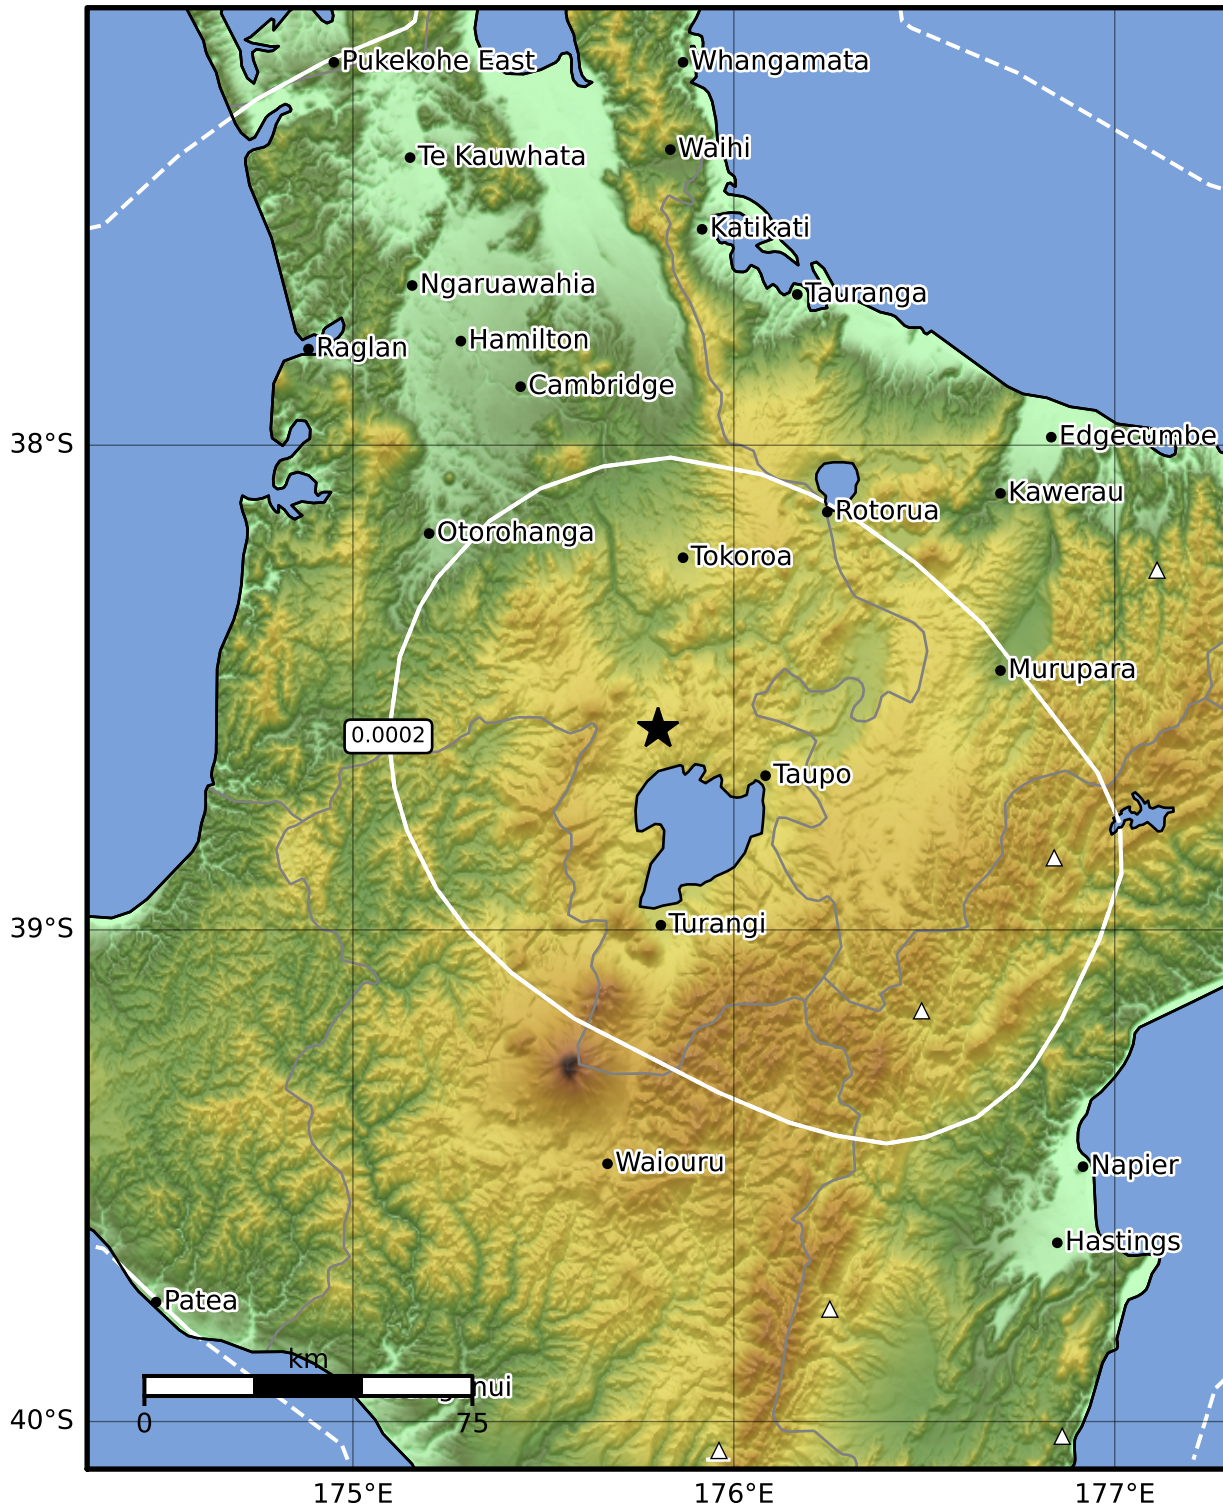

3.0 Second Peak Spectral Acceleration Map GNS Science

ShakeMap: Taupo

Jun 23, 2022 23:35:57 UTC M3.4 S38.59 E175.80 Depth: 145.2km ID:2022p470225

Scale based on Moratalla et al.(2021) and Worden et al.(2012) Version 9: Processed 2022-06-24T23:36:45Z

△ Seismic Instrument ○ Reported Intensity ★ Epicenter