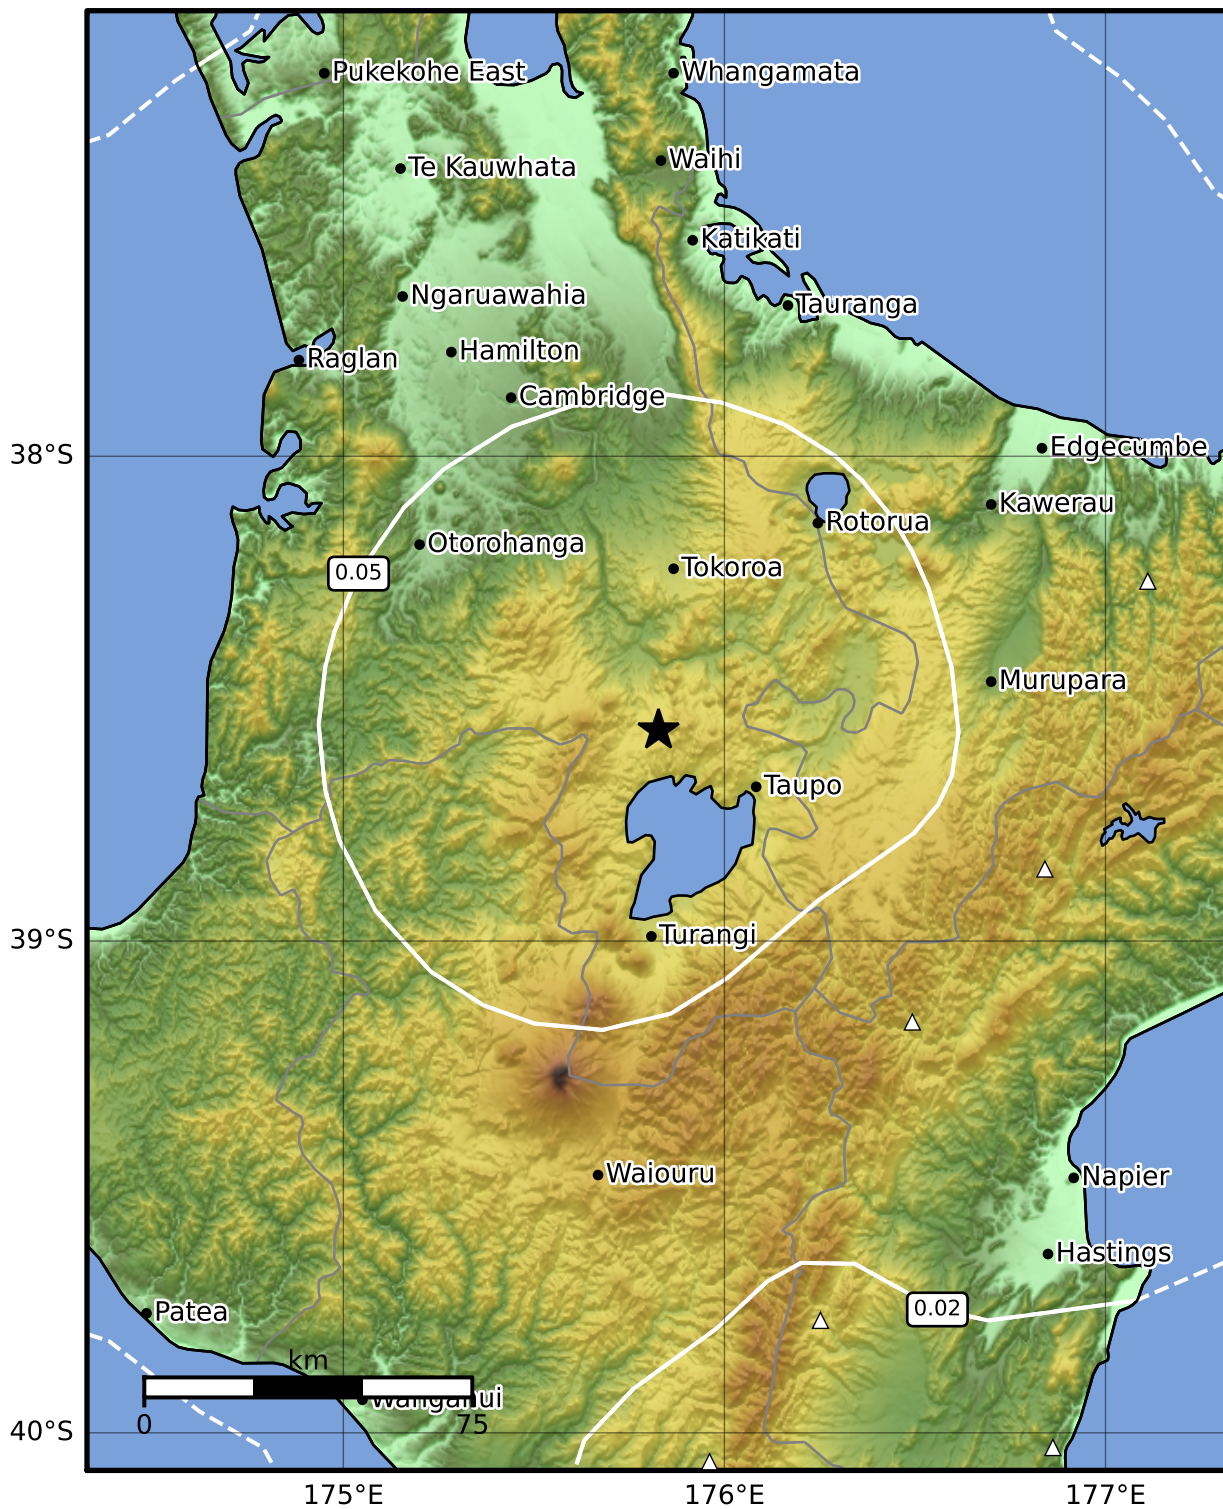

0.3 Second Peak Spectral Acceleration Map GNS Science

ShakeMap: Taupo

Jun 23, 2022 23:35:58 UTC M3.4 S38.57 E175.83 Depth: 139.5km ID:2022p470225

<b>SA(0.3) (%g)</b>	<b>0.1</b>	<b>0.2</b>	<b>0.5</b>	<b>1</b>	<b>2</b>	<b>5</b>	<b>10</b>	<b>20</b>	<b>50</b>	<b>100</b>	<b>200</b>
---------------------	------------	------------	------------	----------	----------	----------	-----------	-----------	-----------	------------	------------

Scale based on Moratalla et al.(2021) and Worden et al.(2012) Version 10: Processed 2022-07-08T01:55:48Z

△ Seismic Instrument ○ Reported Intensity ★ Epicenter