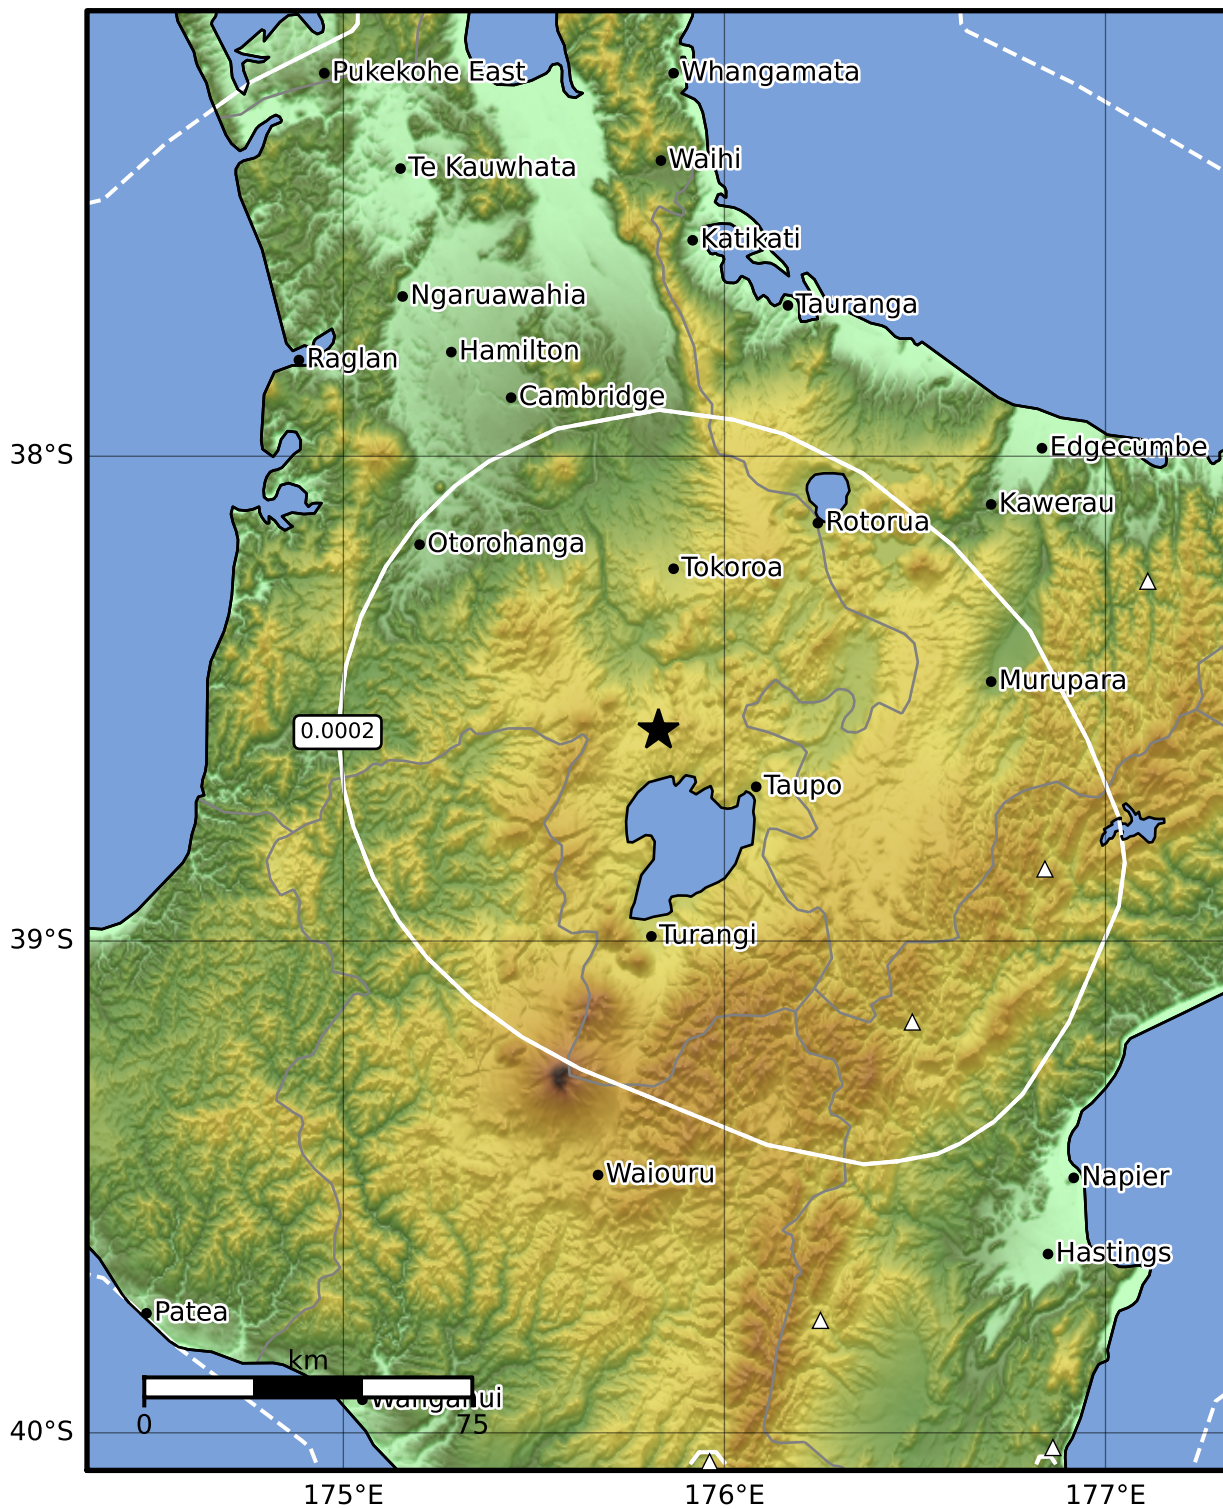

3.0 Second Peak Spectral Acceleration Map GNS Science

ShakeMap: Taupo

Jun 23, 2022 23:35:58 UTC M3.4 S38.57 E175.83 Depth: 139.5km ID:2022p470225

Scale based on Moratalla et al.(2021) and Worden et al.(2012) Version 10: Processed 2022-07-08T01:55:48Z

△ Seismic Instrument ○ Reported Intensity ★ Epicenter