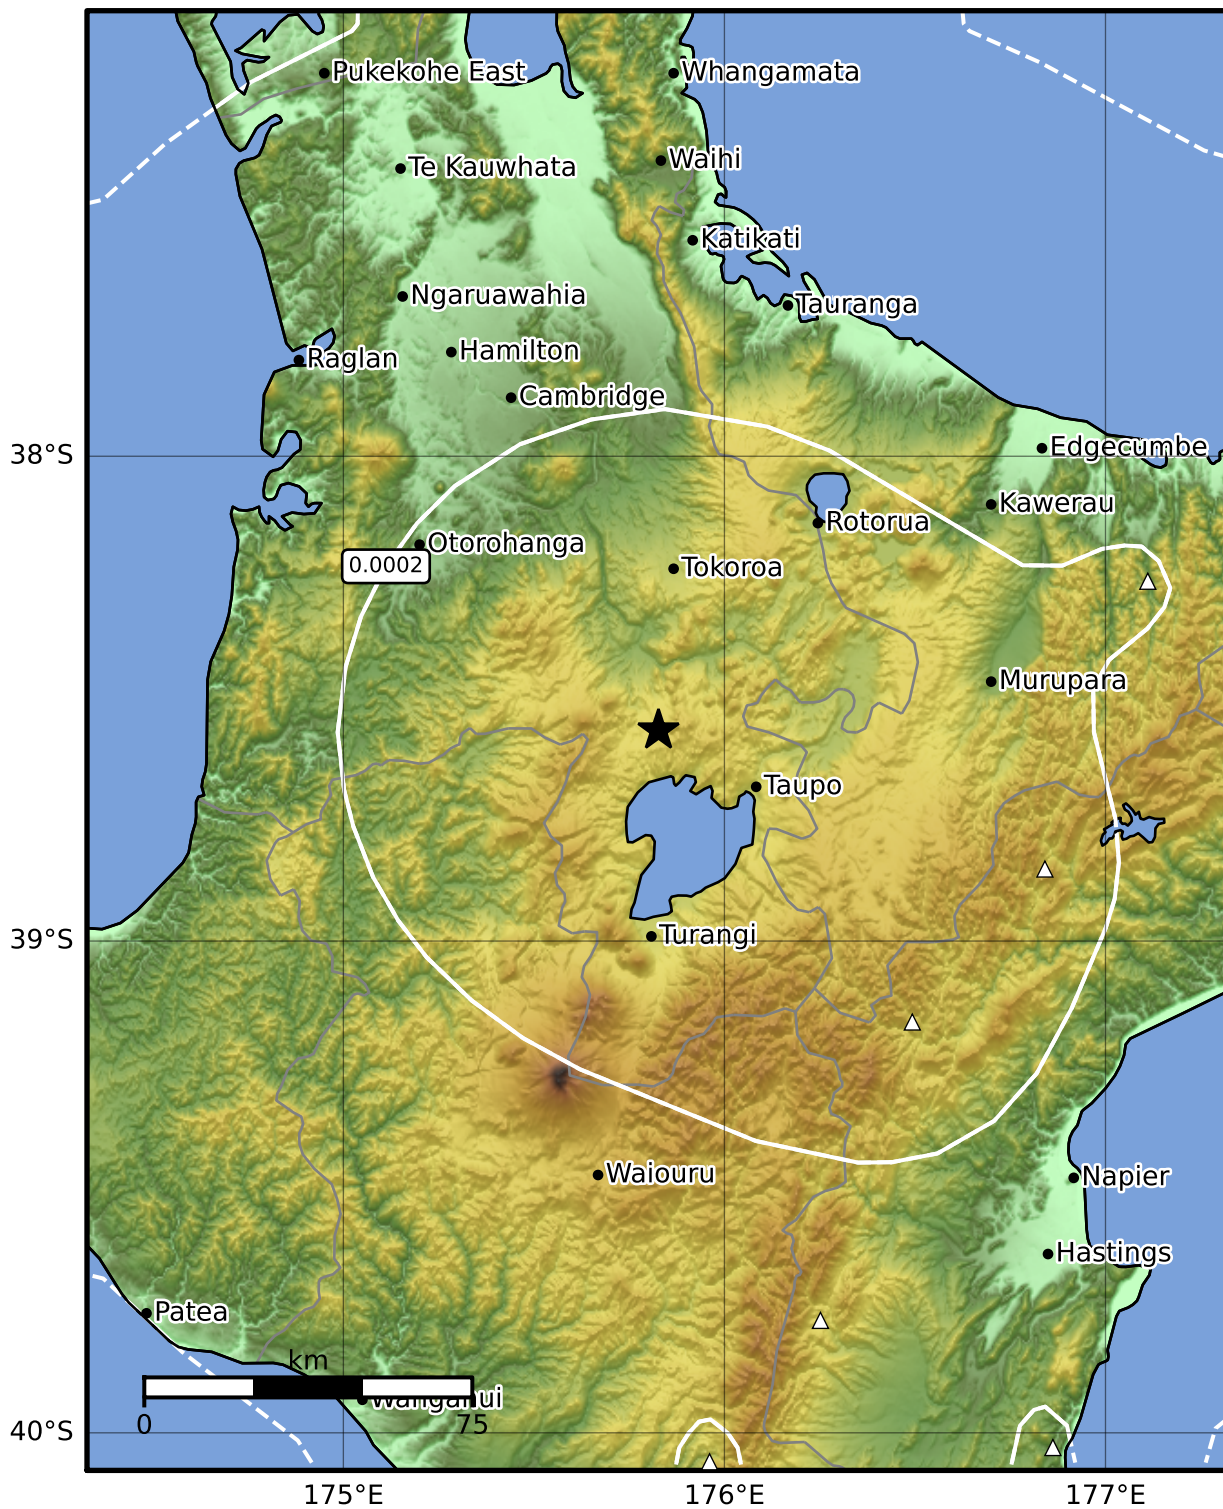

3.0 Second Peak Spectral Acceleration Map GNS Science

ShakeMap: Taupo

Jun 23, 2022 23:35:58 UTC M3.4 S38.57 E175.83 Depth: 139.5km ID:2022p470225

Scale based on Moratalla et al.(2021) and Worden et al.(2012) Version 11: Processed 2022-07-08T02:01:47Z

△ Seismic Instrument ○ Reported Intensity ★ Epicenter