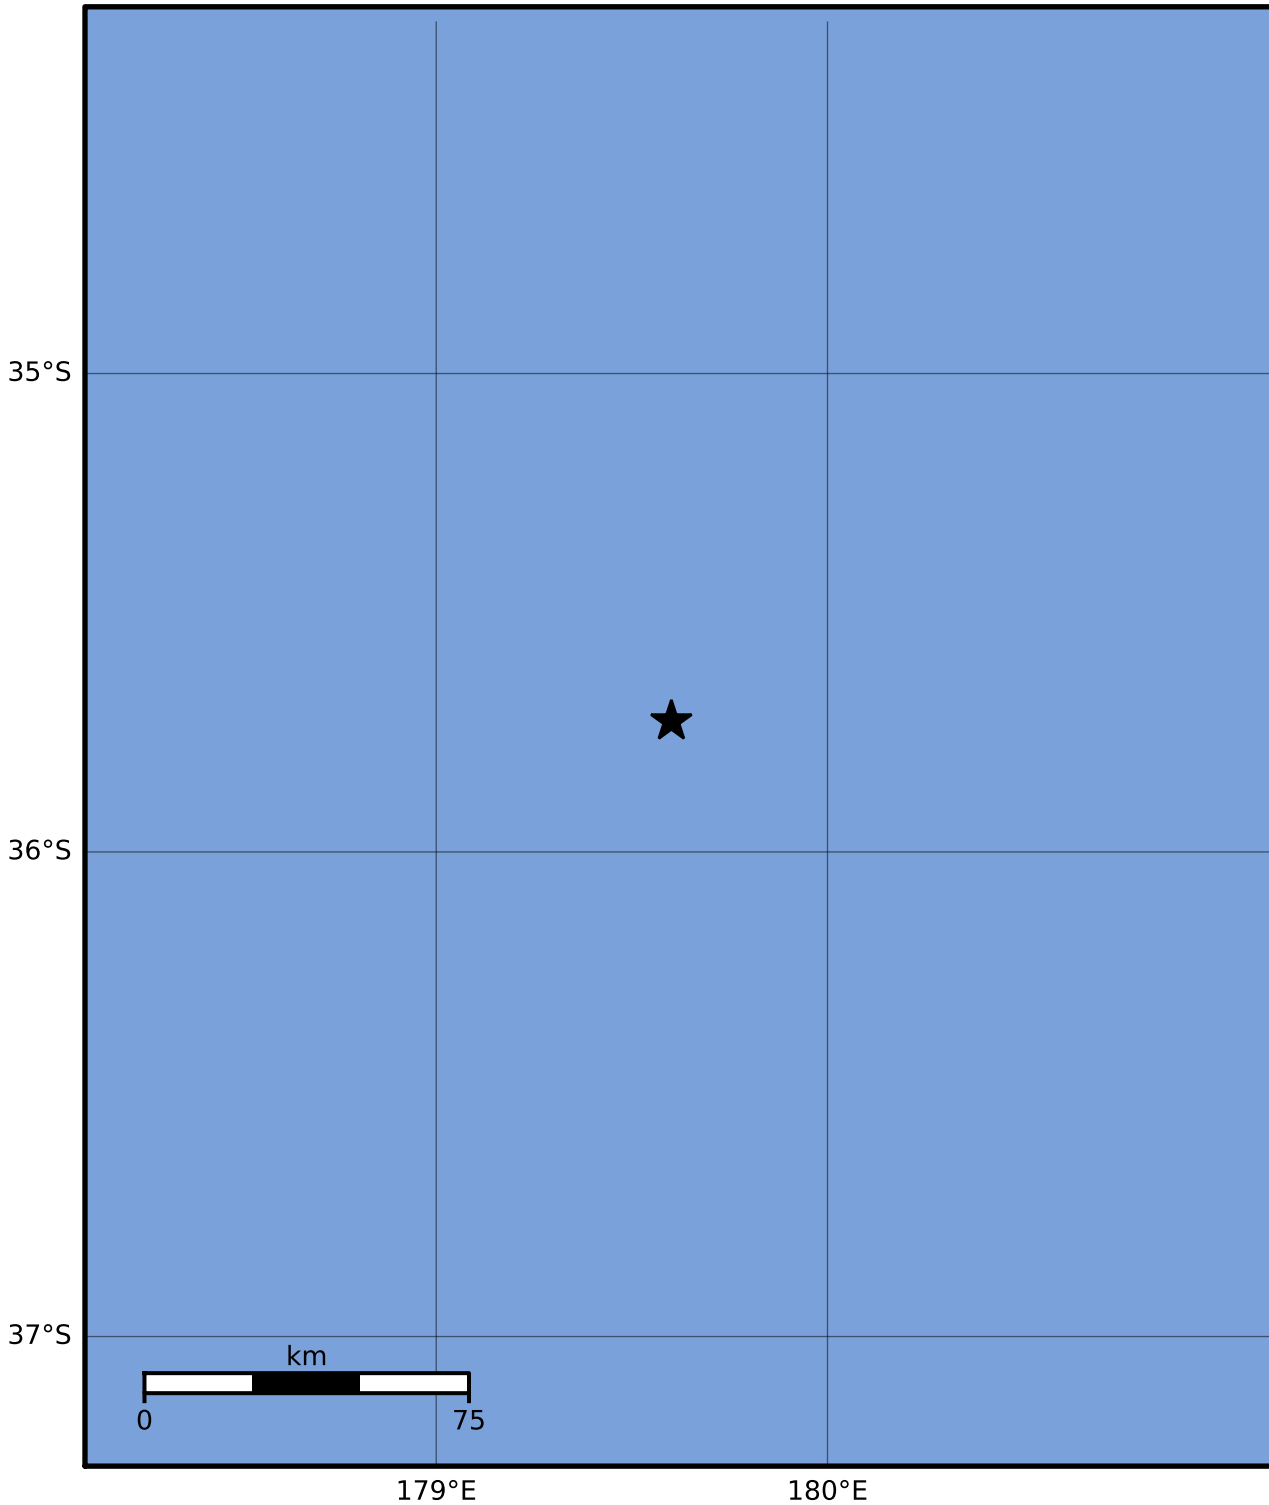

Macroseismic Intensity Map GNS Science

ShakeMap: Raukumara Plain

Jun 24, 2022 21:58:31 UTC M3.5 S35.73 E179.60 Depth: 155.1km ID:2022p472745

SHAKING	Not felt	Weak	Light	Moderate	Strong	Very strong	Severe	Violent	Extreme
DAMAGE	None	None	None	Very light	Light	Moderate	Moderate/heavy	Heavy	Very heavy
PGA(%g)	<0.0464	0.29	1.63	5.16	12.5	22.4	40.2	72.2	>129
PGV(cm/s)	<0.0215	0.125	1.04	4.31	14.5	26.4	48.3	88.4	>162
INTENSITY	I	II-III	IV	V	VI	VII	VIII	IX	X+

Scale based on Moratalla et al.(2021) and Worden et al.(2012) Version 2: Processed 2022-06-24T23:13:37Z

△ Seismic Instrument ○ Reported Intensity ★ Epicenter