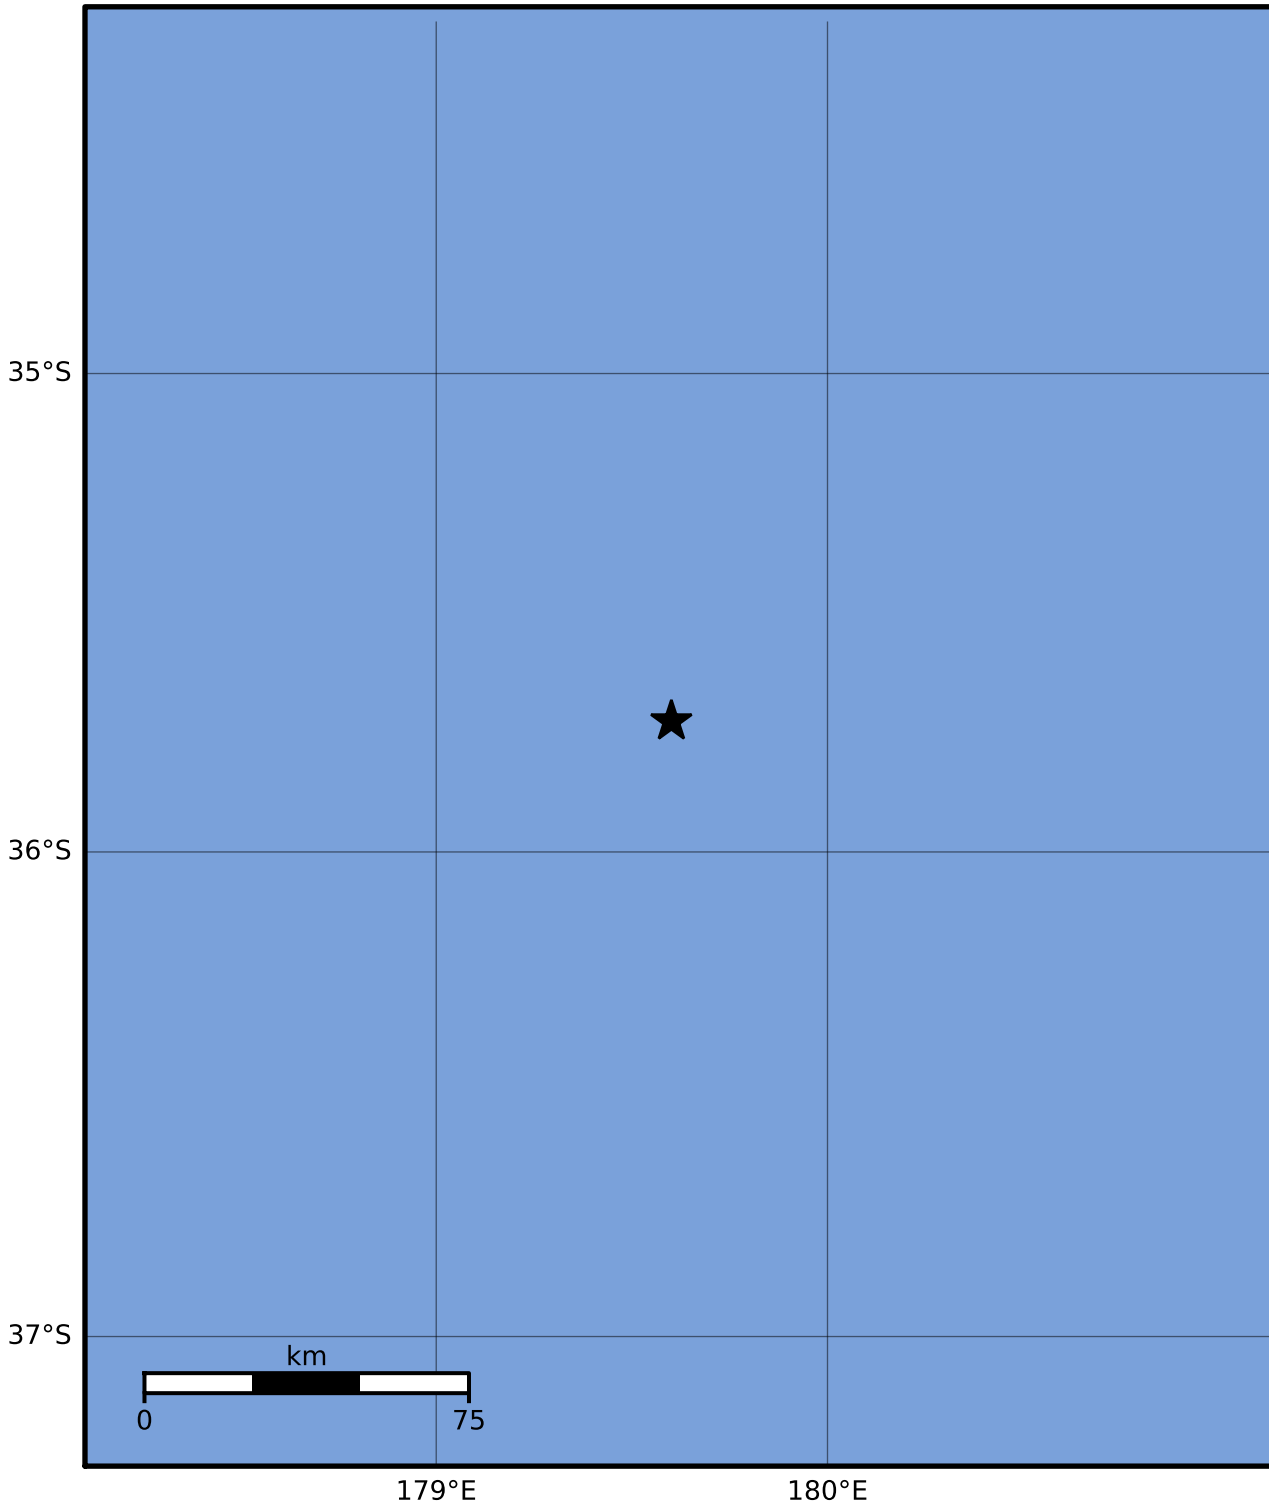

Macroseismic Intensity Map GNS Science

ShakeMap: Raukumara Plain

Jun 24, 2022 21:58:31 UTC M3.5 S35.73 E179.60 Depth: 155.1km ID:2022p472745

SHAKING	Not felt	Weak	Light	Moderate	Strong	Very strong	Severe	Violent	Extreme
DAMAGE	None	None	None	Very light	Light	Moderate	Moderate/heavy	Heavy	Very heavy
PGA(%g)	<0.0464	0.29	1.63	5.16	12.5	22.4	40.2	72.2	>129
PGV(cm/s)	<0.0215	0.125	1.04	4.31	14.5	26.4	48.3	88.4	>162
INTENSITY	I	II-III	IV	V	VI	VII	VIII	IX	X+

Scale based on Moratalla et al.(2021) and Worden et al.(2012) Version 3: Processed 2022-06-24T23:59:01Z

△ Seismic Instrument ○ Reported Intensity

★ Epicenter