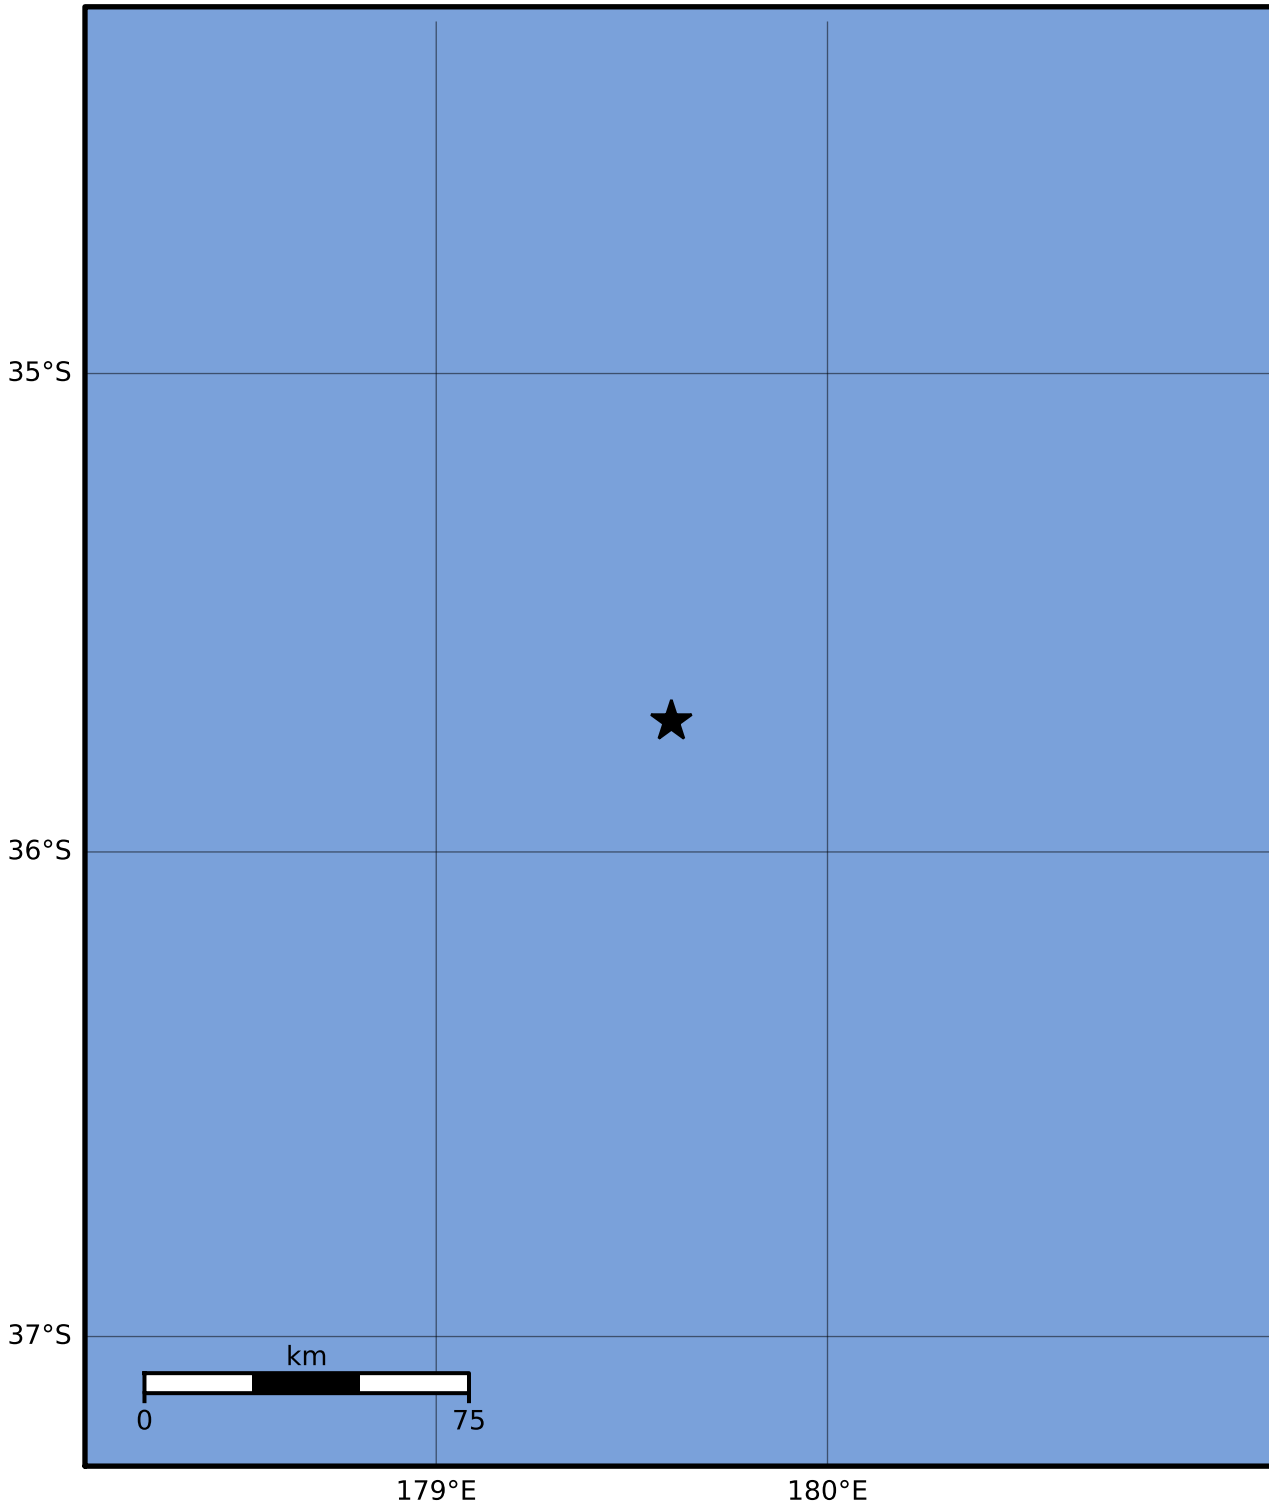

Macroseismic Intensity Map GNS Science

ShakeMap: Raukumara Plain

Jun 24, 2022 21:58:31 UTC M3.5 S35.73 E179.60 Depth: 155.1km ID:2022p472745

SHAKING	Not felt	Weak	Light	Moderate	Strong	Very strong	Severe	Violent	Extreme
DAMAGE	None	None	None	Very light	Light	Moderate	Moderate/heavy	Heavy	Very heavy
PGA(%g)	<0.0464	0.29	1.63	5.16	12.5	22.4	40.2	72.2	>129
PGV(cm/s)	<0.0215	0.125	1.04	4.31	14.5	26.4	48.3	88.4	>162
INTENSITY	I	II-III	IV	V	VI	VII	VIII	IX	X+

Scale based on Moratalla et al.(2021) and Worden et al.(2012) Version 4: Processed 2022-06-25T00:59:02Z

△ Seismic Instrument ○ Reported Intensity

★ Epicenter