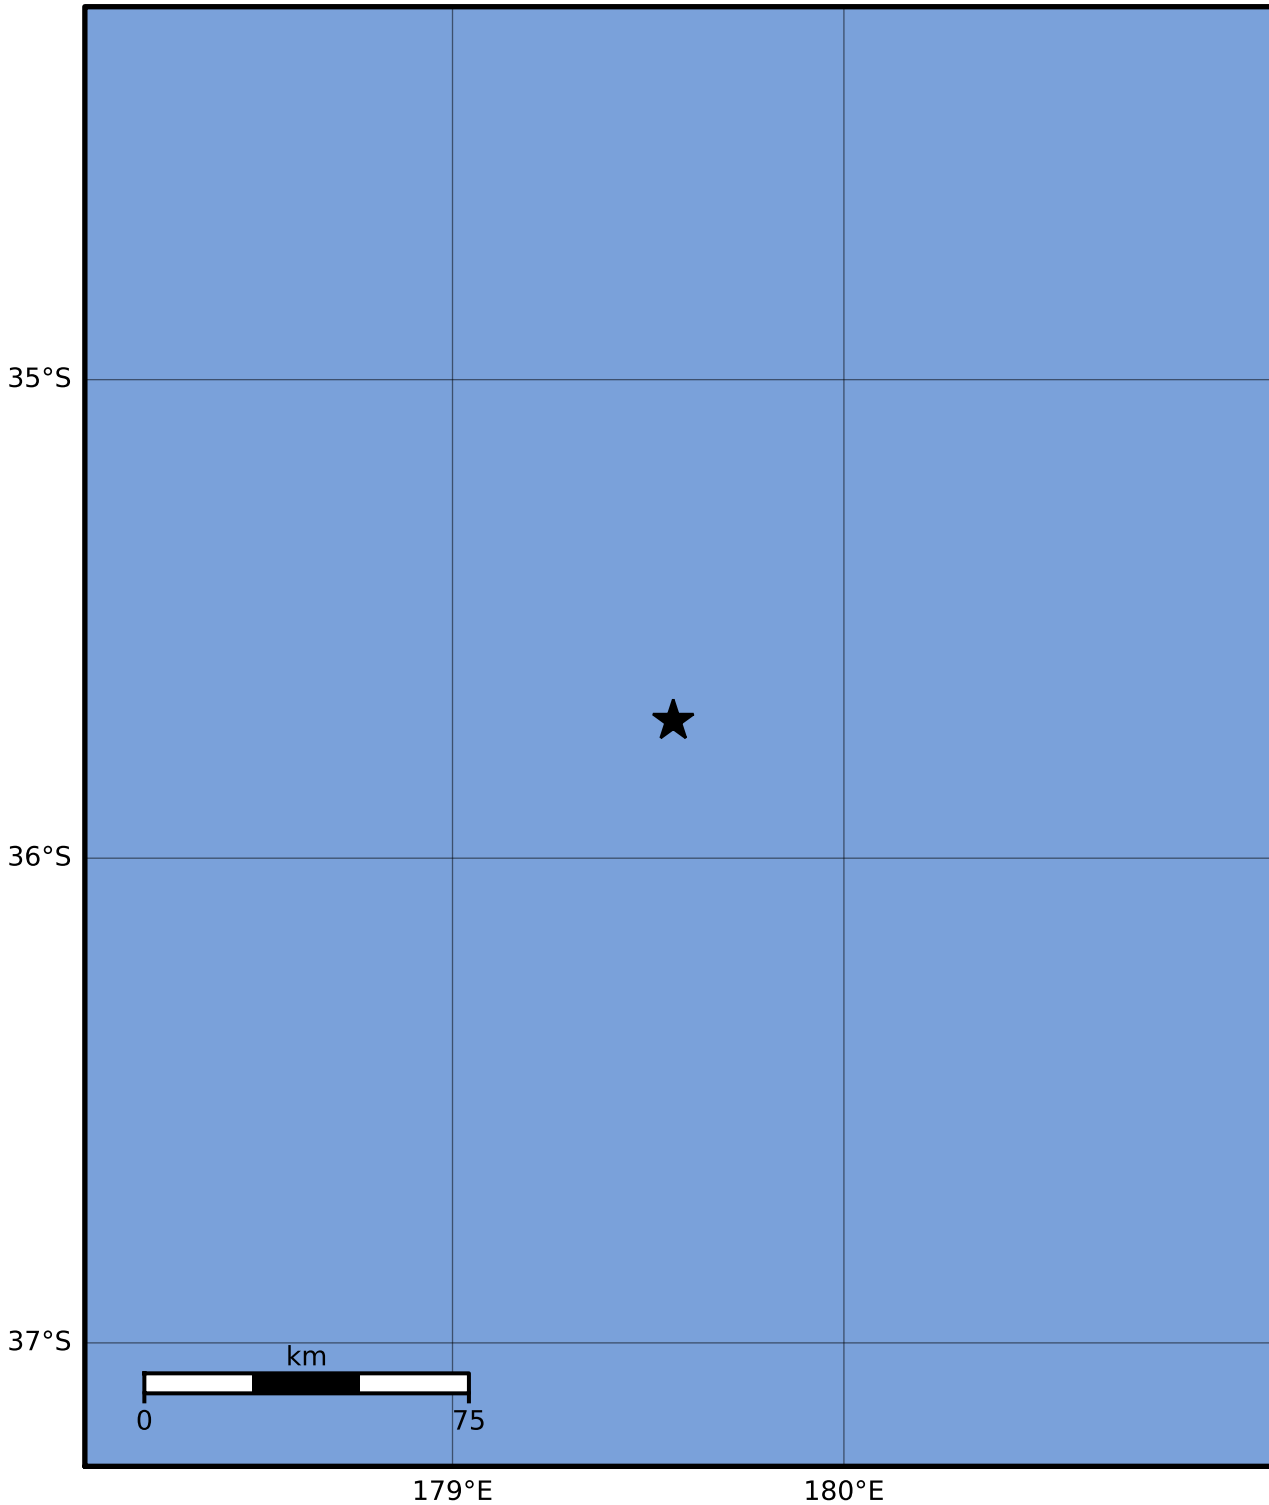

Macroseismic Intensity Map GNS Science

ShakeMap: Raukumara Plain

Jun 24, 2022 21:58:32 UTC M3.3 S35.71 E179.56 Depth: 147.4km ID:2022p472745

SHAKING	Not felt	Weak	Light	Moderate	Strong	Very strong	Severe	Violent	Extreme
DAMAGE	None	None	None	Very light	Light	Moderate	Moderate/heavy	Heavy	Very heavy
PGA(%g)	<0.0464	0.29	1.63	5.16	12.5	22.4	40.2	72.2	>129
PGV(cm/s)	<0.0215	0.125	1.04	4.31	14.5	26.4	48.3	88.4	>162
INTENSITY	I	II-III	IV	V	VI	VII	VIII	IX	X+

Scale based on Moratalla et al.(2021) and Worden et al.(2012) Version 7: Processed 2022-07-11T22:46:04Z

△ Seismic Instrument ○ Reported Intensity

★ Epicenter