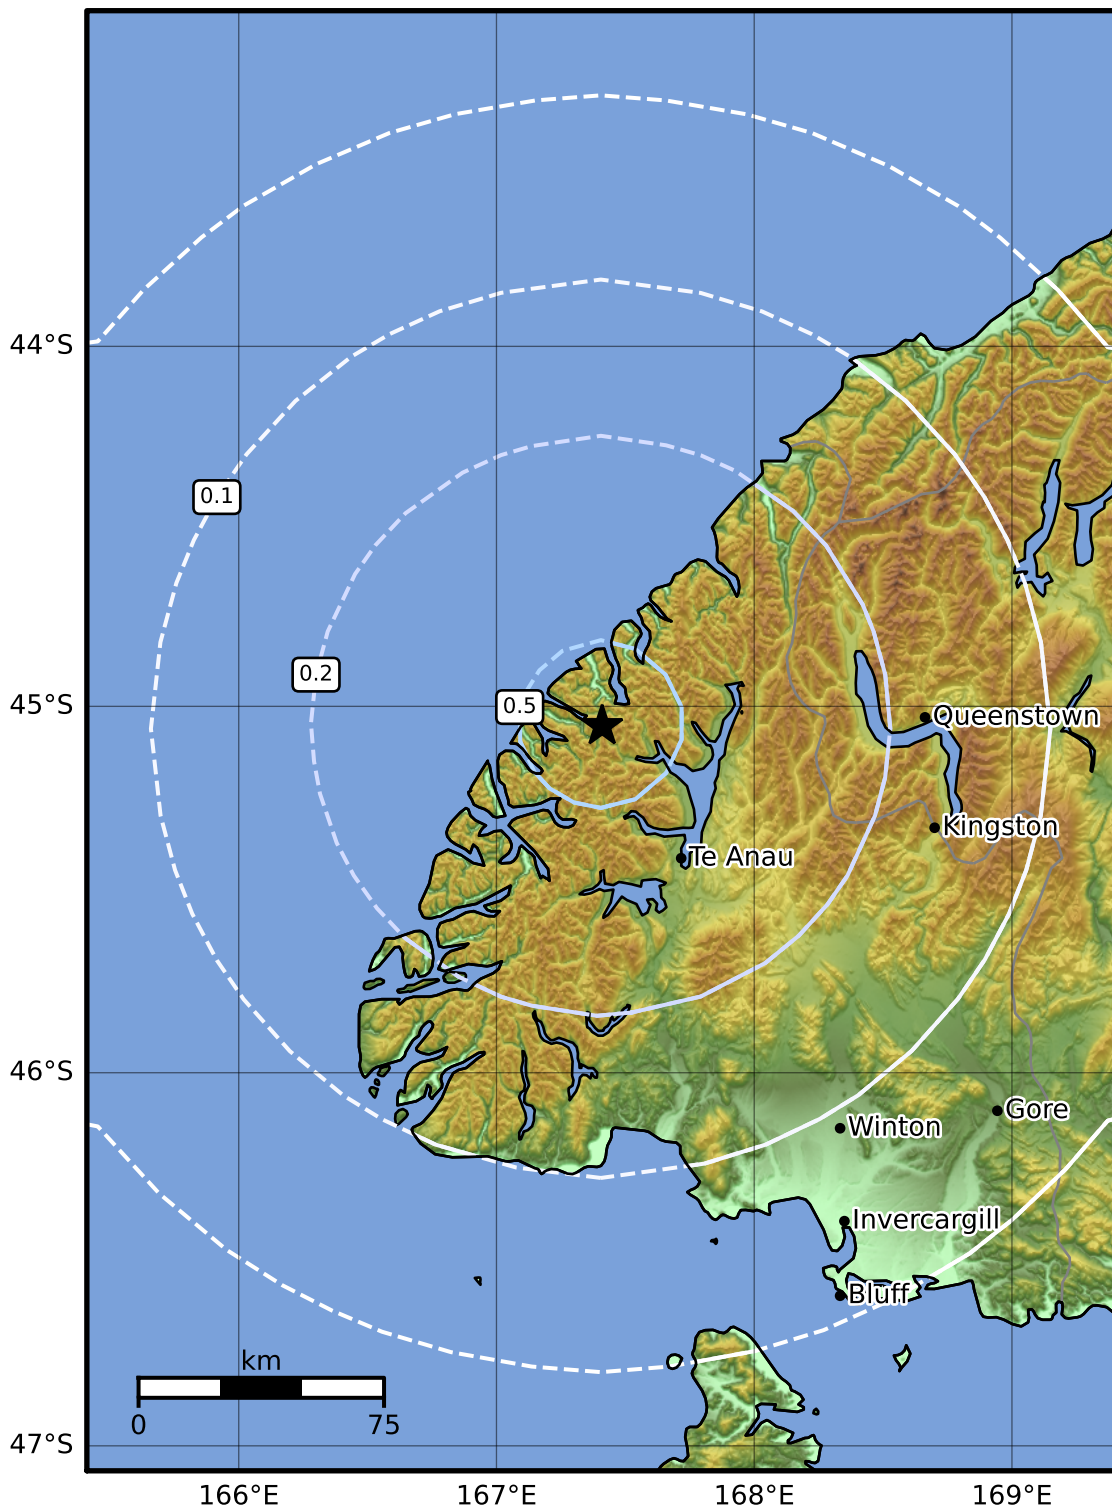

0.3 Second Peak Spectral Acceleration Map GNS Science

ShakeMap: Fiordland

Jun 28, 2022 15:10:00 UTC M4.1 S45.05 E167.41 Depth: 67.4km ID:2022p482789

SA(0.3) (%g)	0.1	0.2	0.5	1	2	5	10	20	50	100	200
---------------------	------------	------------	------------	----------	----------	----------	-----------	-----------	-----------	------------	------------

Scale based on Moratalla et al.(2021) and Worden et al.(2012) Version 1: Processed 2022-06-28T15:14:45Z

△ Seismic Instrument ○ Reported Intensity ★ Epicenter