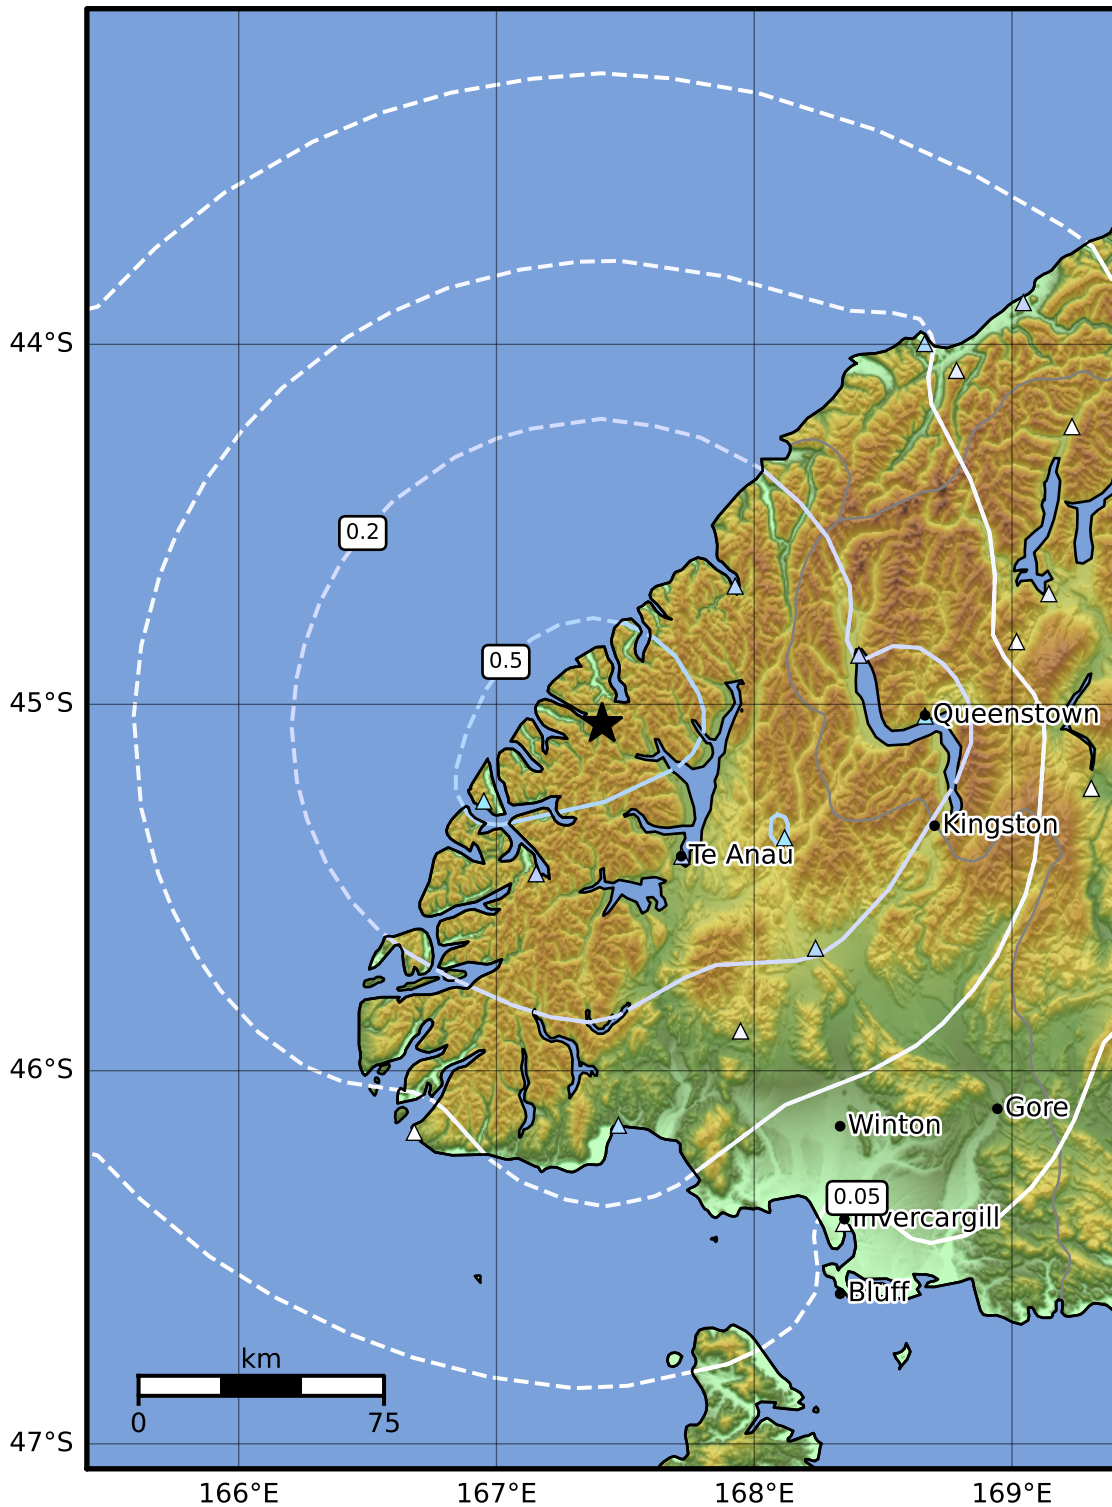

0.3 Second Peak Spectral Acceleration Map GNS Science

ShakeMap: Fiordland

Jun 28, 2022 15:10:00 UTC M4.1 S45.05 E167.41 Depth: 67.4km ID:2022p482789

SA(0.3) (%g)	0.1	0.2	0.5	1	2	5	10	20	50	100	200
---------------------	------------	------------	------------	----------	----------	----------	-----------	-----------	-----------	------------	------------

Scale based on Moratalla et al.(2021) and Worden et al.(2012) Version 4: Processed 2022-06-28T15:33:10Z

△ Seismic Instrument ○ Reported Intensity ★ Epicenter