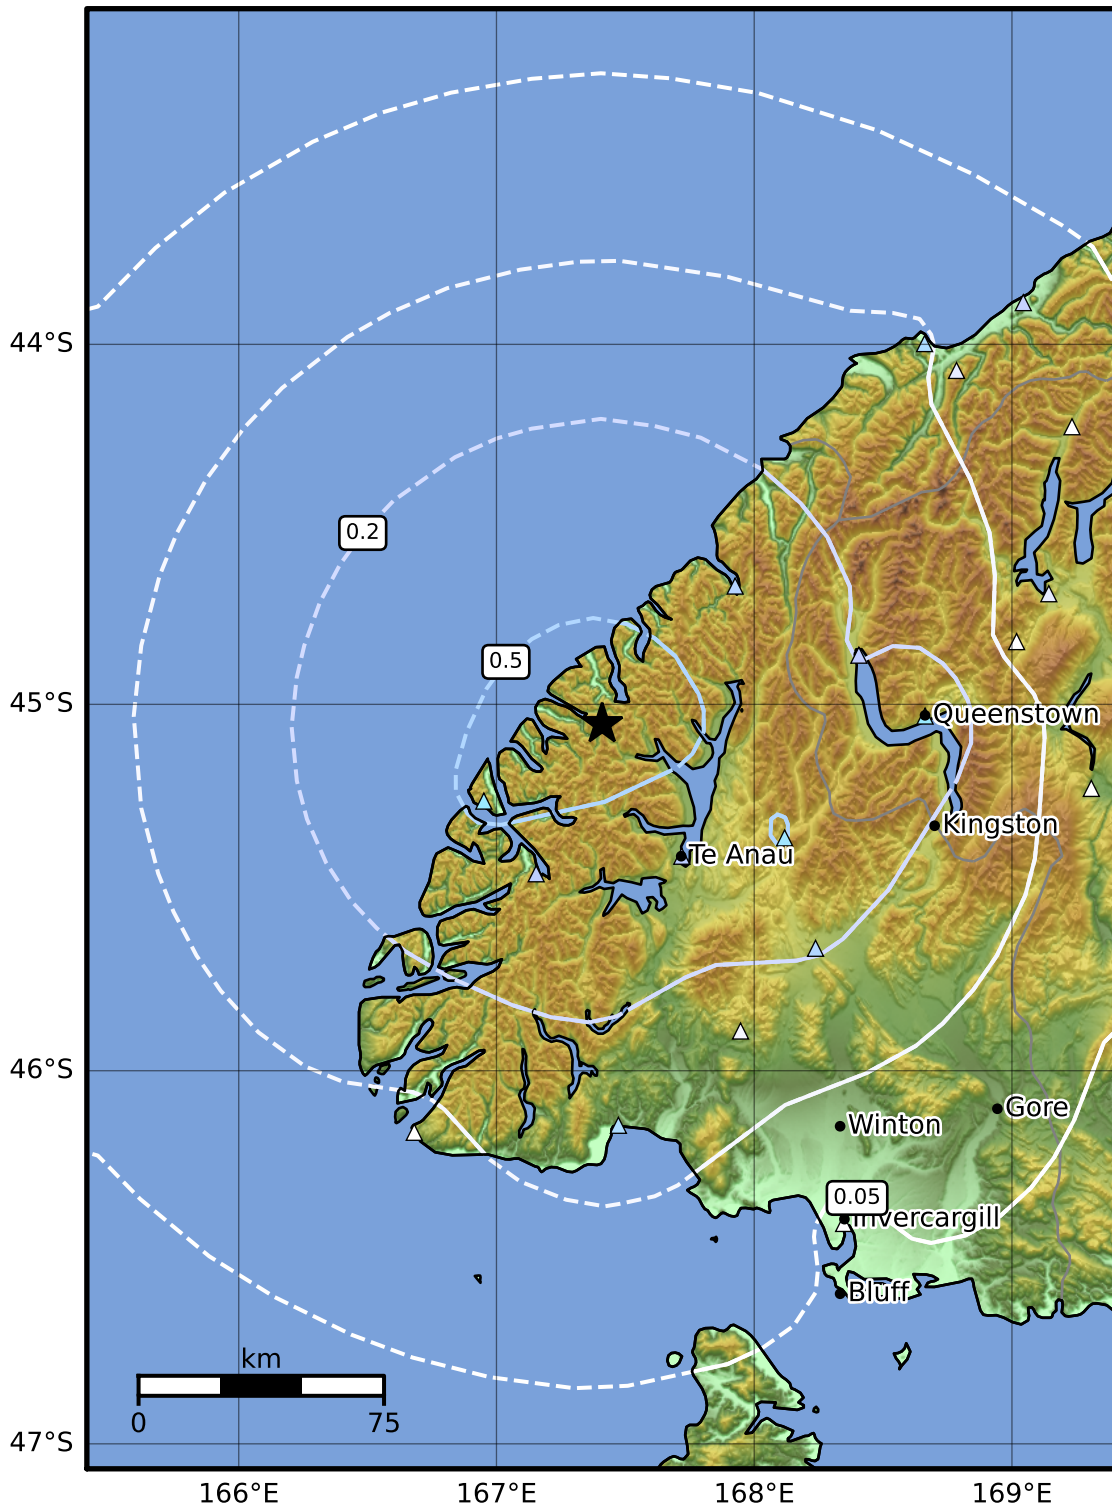

0.3 Second Peak Spectral Acceleration Map GNS Science

ShakeMap: Fiordland

Jun 28, 2022 15:10:00 UTC M4.1 S45.05 E167.41 Depth: 67.4km ID:2022p482789

SA(0.3) (%g)	0.1	0.2	0.5	1	2	5	10	20	50	100	200
---------------------	------------	------------	------------	----------	----------	----------	-----------	-----------	-----------	------------	------------

Scale based on Moratalla et al.(2021) and Worden et al.(2012) Version 7: Processed 2022-06-28T17:10:54Z

△ Seismic Instrument ○ Reported Intensity ★ Epicenter