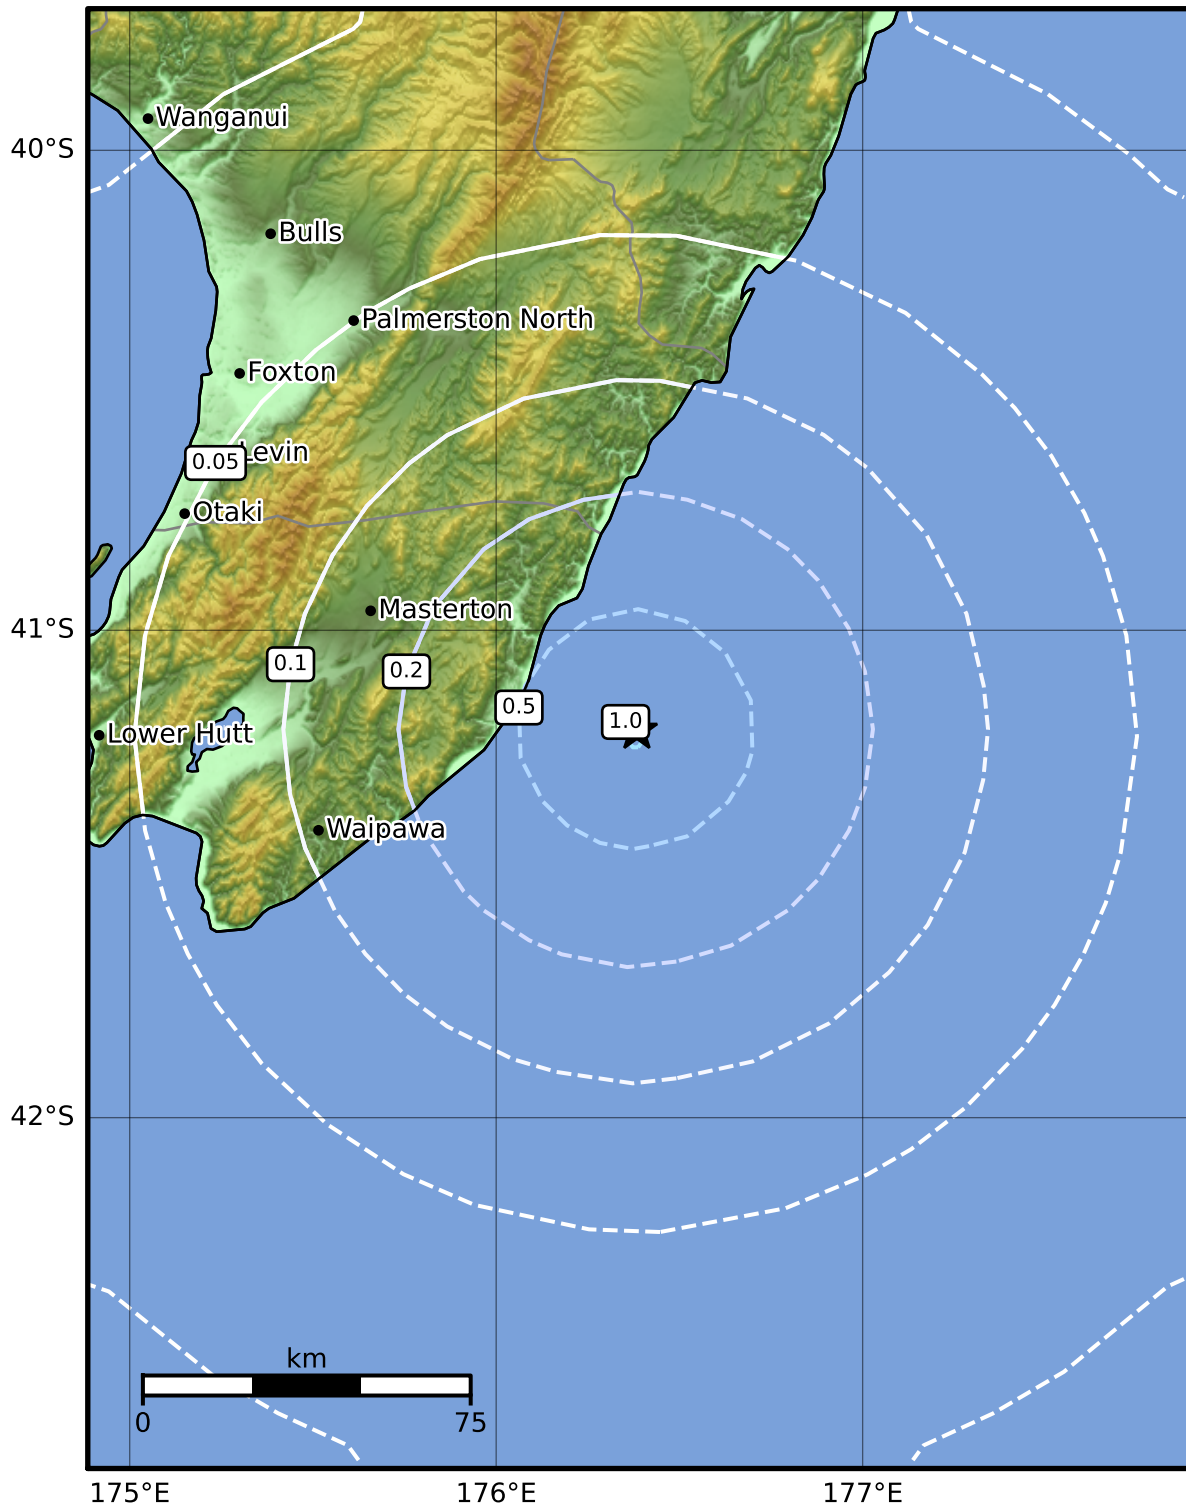

0.3 Second Peak Spectral Acceleration Map GNS Science

ShakeMap: Hikurangi Trough

Jul 06, 2022 05:58:49 UTC M3.8 S41.21 E176.38 Depth: 26.4km ID:2022p503376

<b>SA(0.3) (%g)</b>	<b>0.1</b>	<b>0.2</b>	<b>0.5</b>	<b>1</b>	<b>2</b>	<b>5</b>	<b>10</b>	<b>20</b>	<b>50</b>	<b>100</b>	<b>200</b>
---------------------	------------	------------	------------	----------	----------	----------	-----------	-----------	-----------	------------	------------

Scale based on Moratalla et al.(2021) and Worden et al.(2012) Version 1: Processed 2022-07-06T06:03:44Z

△ Seismic Instrument ○ Reported Intensity ★ Epicenter