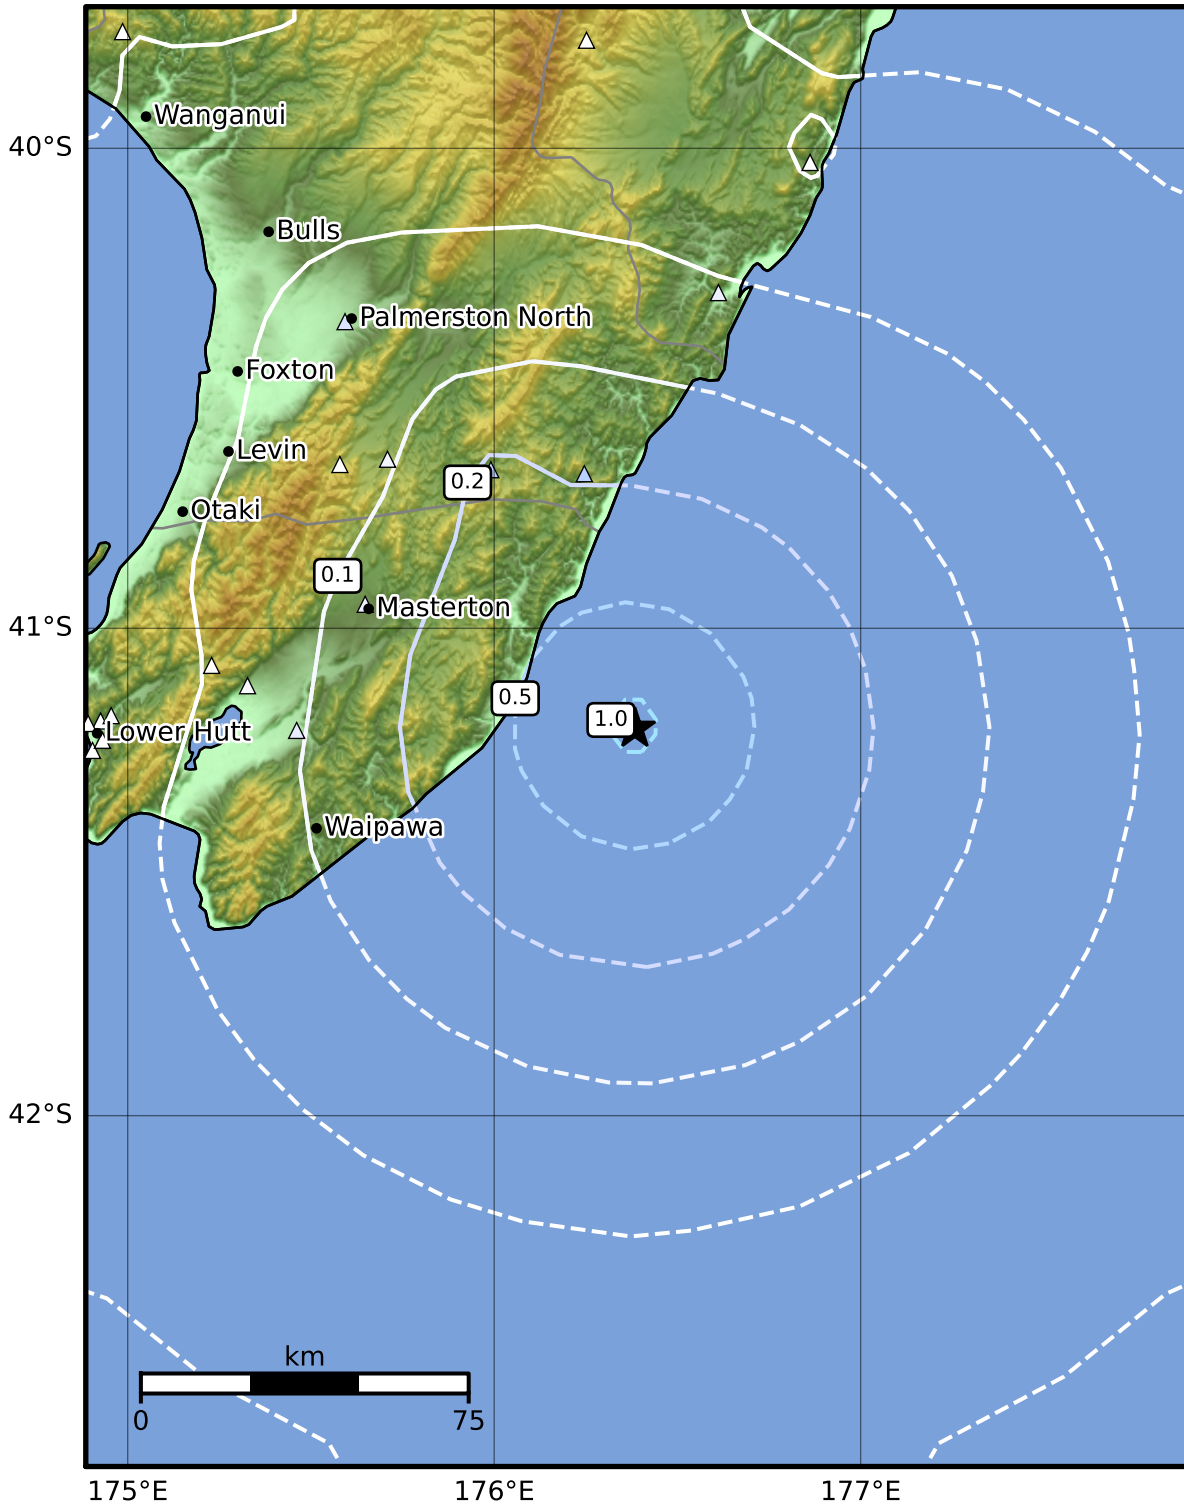

0.3 Second Peak Spectral Acceleration Map GNS Science

ShakeMap: Hikurangi Trough

Jul 06, 2022 05:58:49 UTC M3.8 S41.21 E176.38 Depth: 26.4km ID:2022p503376

SA(0.3) (%g)	0.1	0.2	0.5	1	2	5	10	20	50	100	200
---------------------	------------	------------	------------	----------	----------	----------	-----------	-----------	-----------	------------	------------

Scale based on Moratalla et al.(2021) and Worden et al.(2012) Version 2: Processed 2022-07-06T06:09:12Z

△ Seismic Instrument ○ Reported Intensity ★ Epicenter