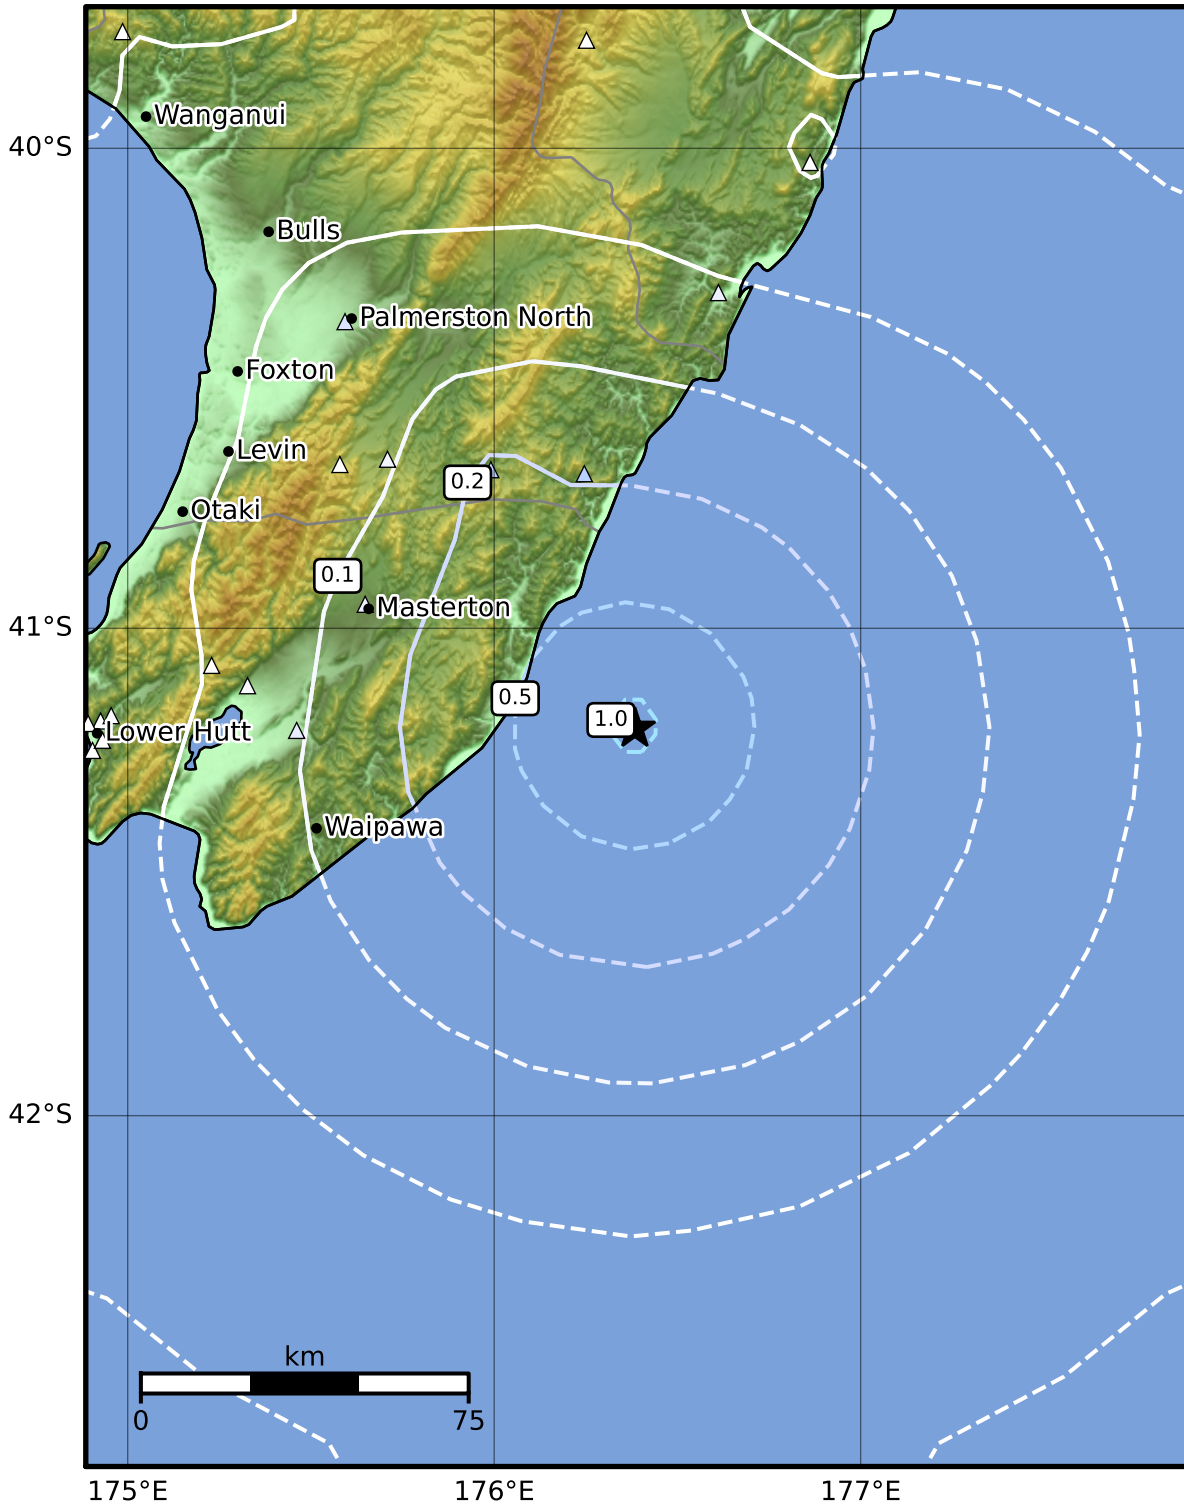

0.3 Second Peak Spectral Acceleration Map GNS Science

ShakeMap: Hikurangi Trough

Jul 06, 2022 05:58:49 UTC M3.8 S41.21 E176.38 Depth: 26.4km ID:2022p503376

<b>SA(0.3) (%g)</b>	<b>0.1</b>	<b>0.2</b>	<b>0.5</b>	<b>1</b>	<b>2</b>	<b>5</b>	<b>10</b>	<b>20</b>	<b>50</b>	<b>100</b>	<b>200</b>
---------------------	------------	------------	------------	----------	----------	----------	-----------	-----------	-----------	------------	------------

Scale based on Moratalla et al.(2021) and Worden et al.(2012) Version 3: Processed 2022-07-06T06:15:26Z

△ Seismic Instrument ○ Reported Intensity ★ Epicenter