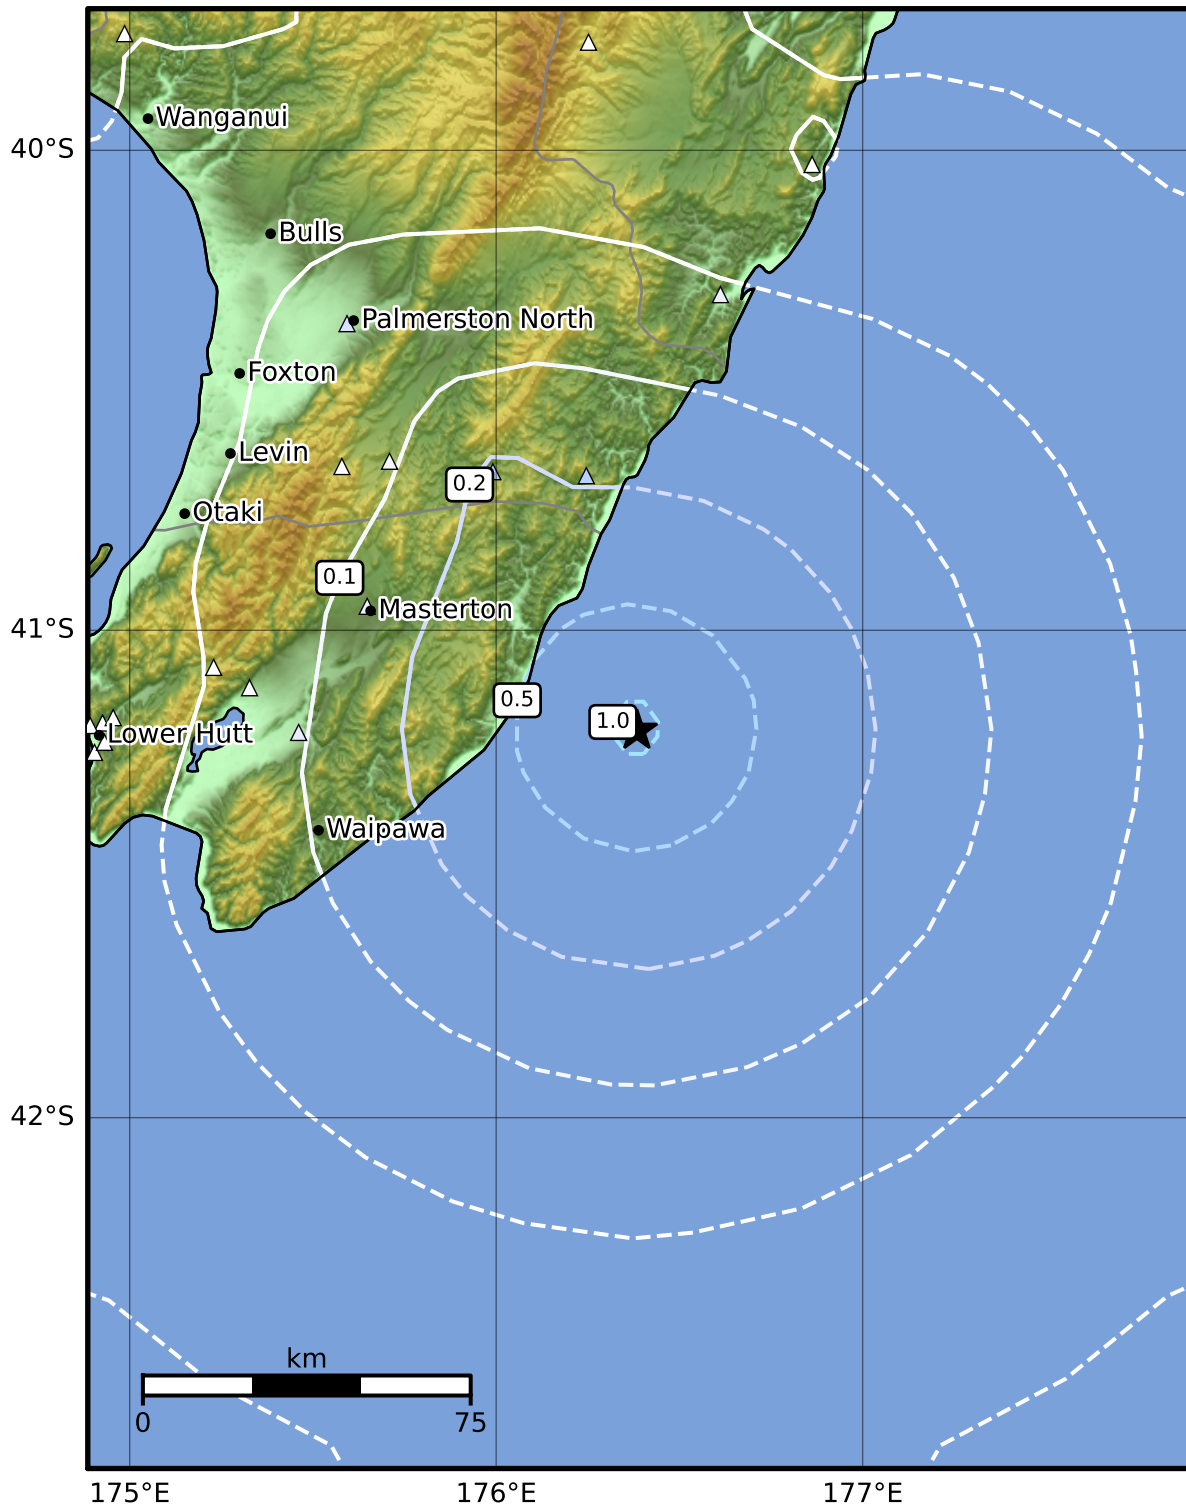

0.3 Second Peak Spectral Acceleration Map GNS Science

ShakeMap: Hikurangi Trough

Jul 06, 2022 05:58:49 UTC M3.8 S41.21 E176.38 Depth: 26.4km ID:2022p503376

SA(0.3) (%g)	0.1	0.2	0.5	1	2	5	10	20	50	100	200
---------------------	------------	------------	------------	----------	----------	----------	-----------	-----------	-----------	------------	------------

Scale based on Moratalla et al.(2021) and Worden et al.(2012) Version 4: Processed 2022-07-06T06:21:42Z

△ Seismic Instrument ○ Reported Intensity ★ Epicenter