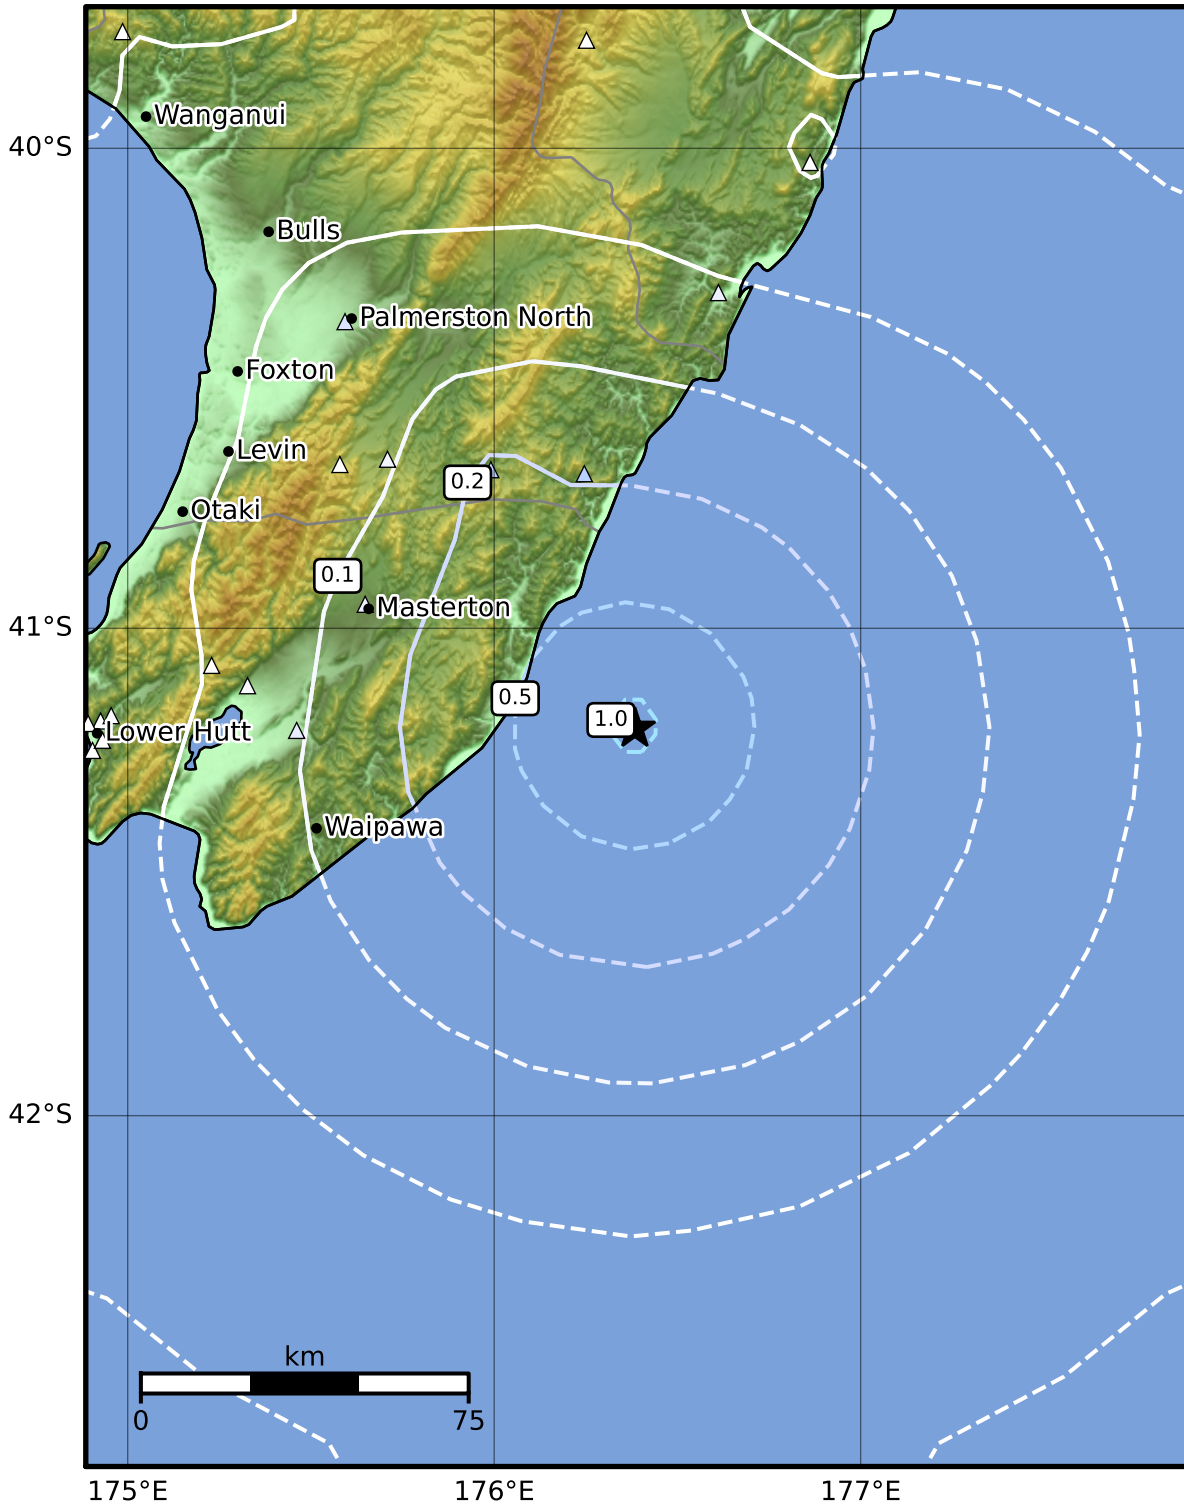

0.3 Second Peak Spectral Acceleration Map GNS Science

ShakeMap: Hikurangi Trough

Jul 06, 2022 05:58:49 UTC M3.8 S41.21 E176.38 Depth: 26.4km ID:2022p503376

SA(0.3) (%g)	0.1	0.2	0.5	1	2	5	10	20	50	100	200
---------------------	------------	------------	------------	----------	----------	----------	-----------	-----------	-----------	------------	------------

Scale based on Moratalla et al.(2021) and Worden et al.(2012) Version 5: Processed 2022-07-06T06:29:37Z

△ Seismic Instrument ○ Reported Intensity ★ Epicenter