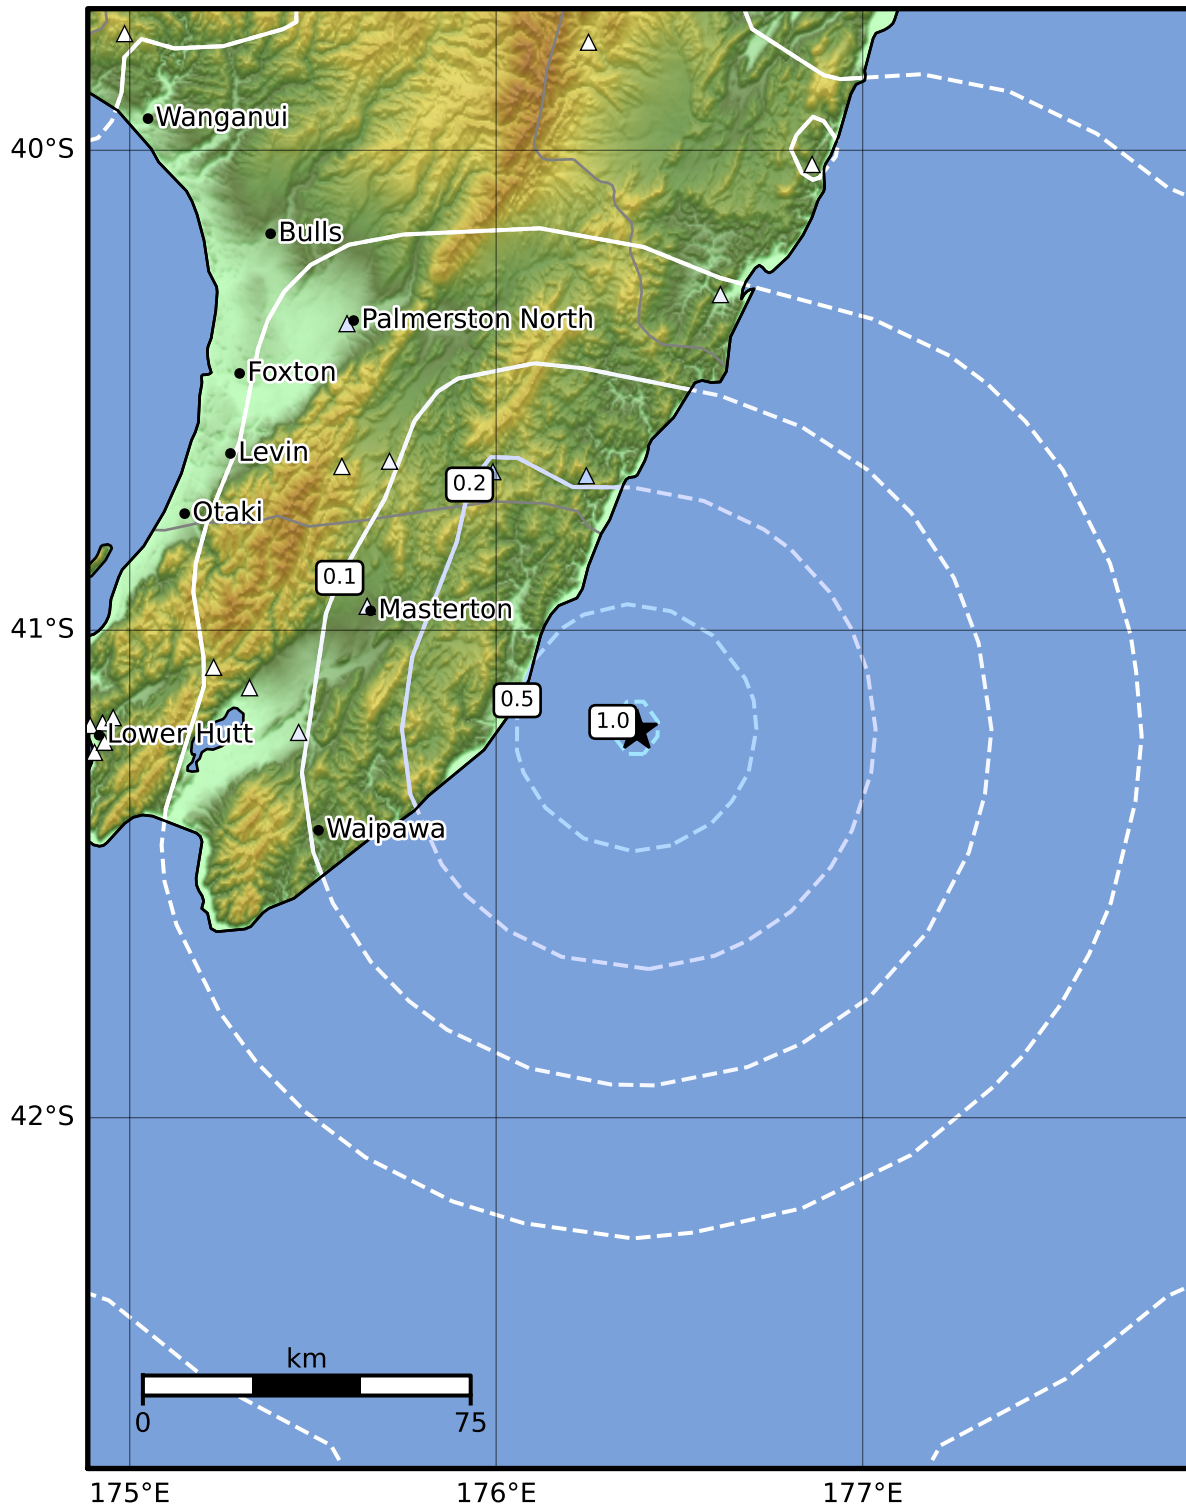

0.3 Second Peak Spectral Acceleration Map GNS Science

ShakeMap: Hikurangi Trough

Jul 06, 2022 05:58:49 UTC M3.8 S41.21 E176.38 Depth: 26.4km ID:2022p503376

SA(0.3) (%g)	0.1	0.2	0.5	1	2	5	10	20	50	100	200
---------------------	------------	------------	------------	----------	----------	----------	-----------	-----------	-----------	------------	------------

Scale based on Moratalla et al.(2021) and Worden et al.(2012) Version 6: Processed 2022-07-06T06:59:36Z

△ Seismic Instrument ○ Reported Intensity ★ Epicenter